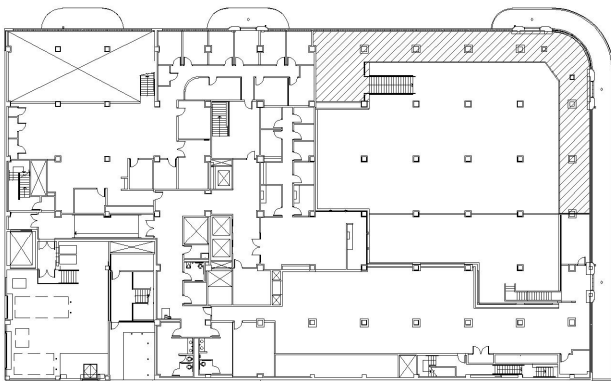

USEABLE AREA: 2,194 SF
RENTABLE AREA: 2,457 SF

BUILDING KEY
NO SCALE