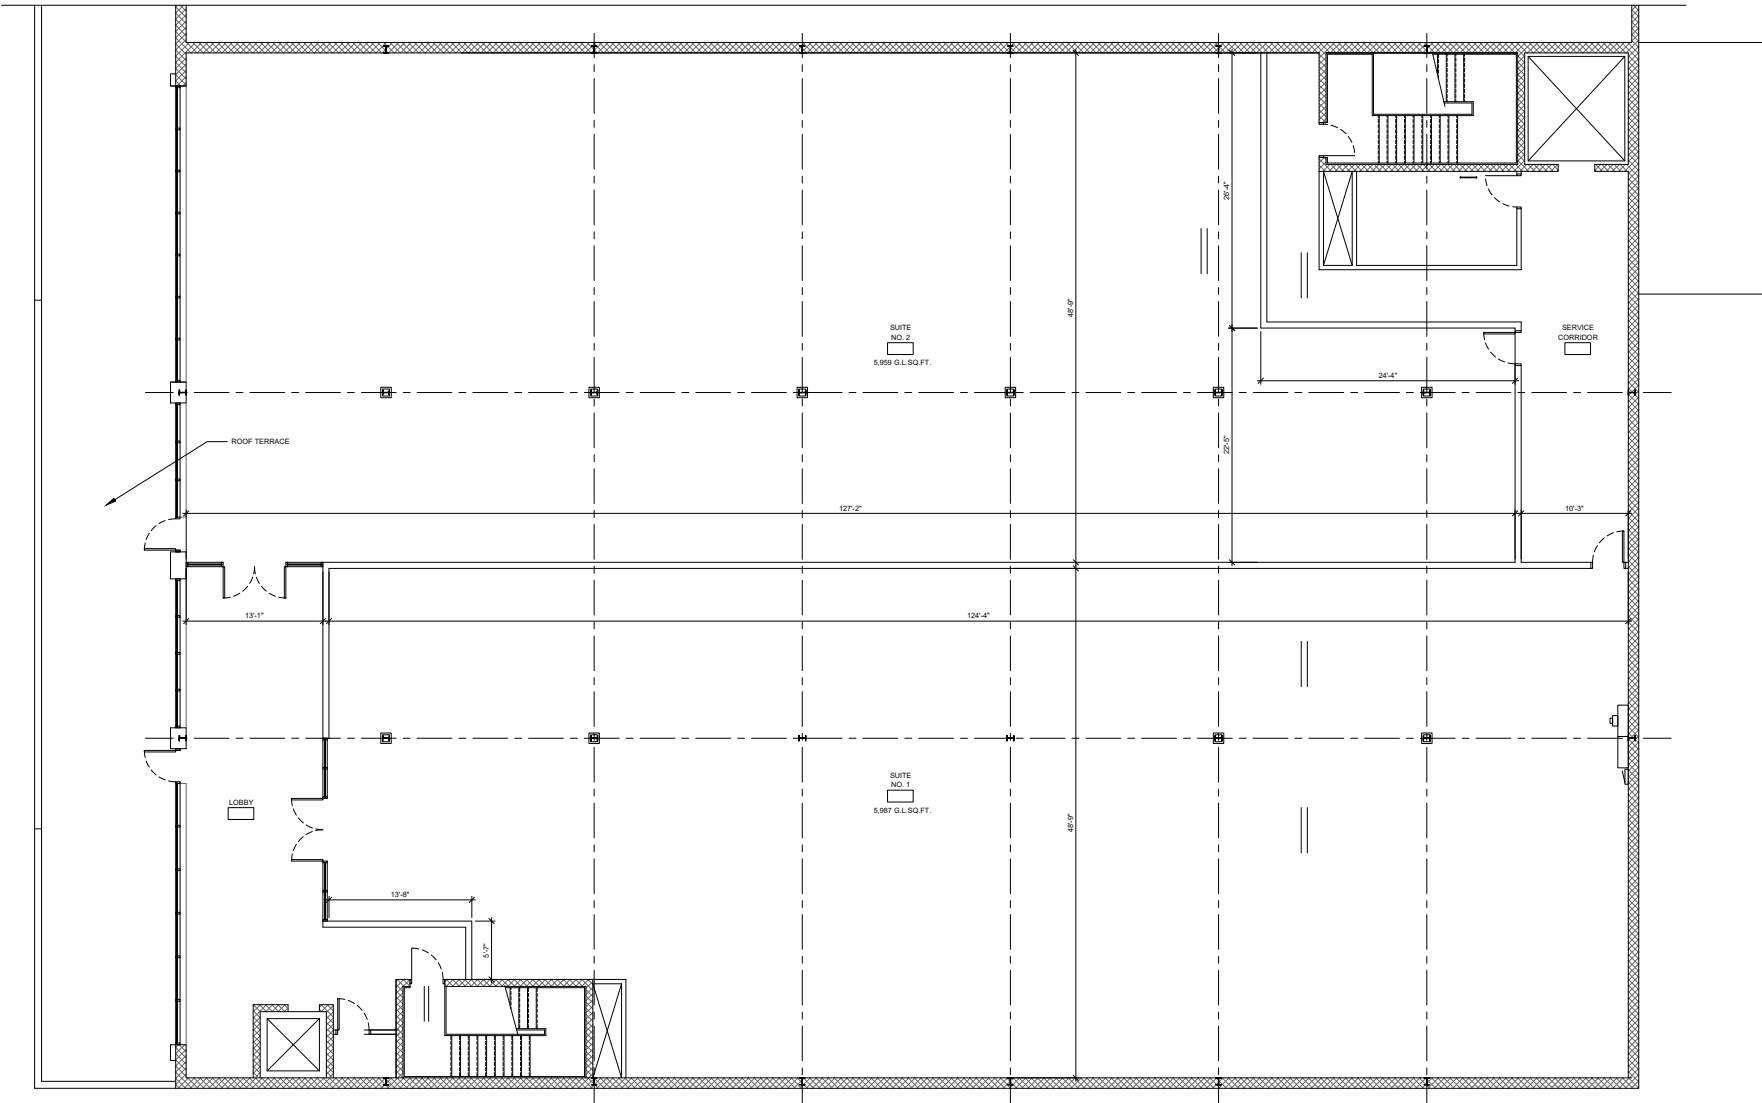

FORMER JOANN FABRIC & CRAFTS

WEST ELEVATION - OPTION E
SCALE: 3/16" = 1'-0"

FORMER JOANN FABRIC & CRAFTS

SECOND FLOOR PLAN - OPTION C

SCALE: 3/16" = 1'-0"

FLOOR PLAN - 2ND FLOOR

FORMER JOANN FABRIC & CRAFTS