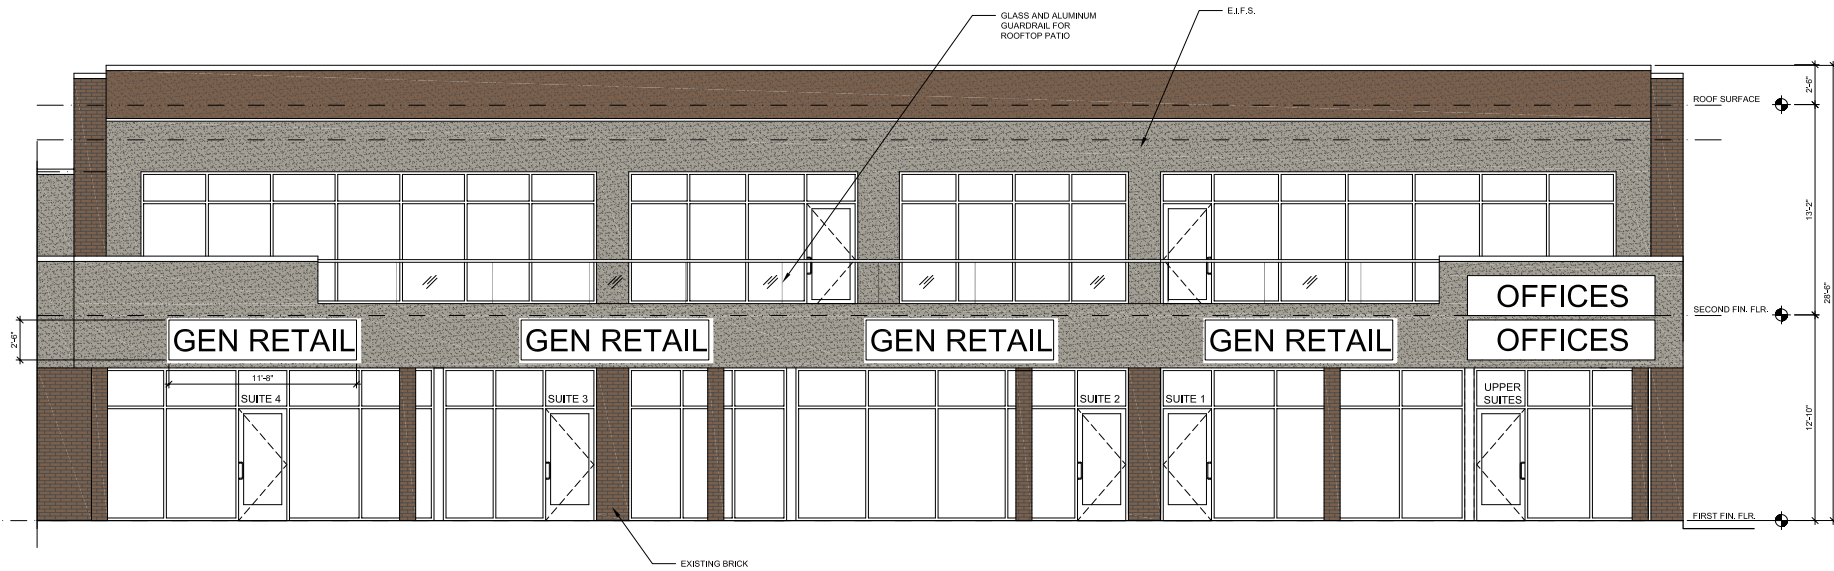

Availability

1st Floor: 2,101 - 13,500 SF

2nd Floor: Up to 14,000 SF Class A Office

Features

- Generational real estate available for lease in the heart of Bloomfield Township, Michigan.
- 2-story building with an elevator.
- Ideally situated at a traffic signal on the southeast corner of Telegraph and Long Lake Roads.
- Multiple points of ingress and egress on both Telegraph and Long Lake Roads.
- Average household income within 1-mile is more than \$265,000.
- Traffic counts in front of the building on Telegraph are over 65,000 cars per day.
- Directly across from a state of the art Lifetime Fitness, Starbucks and Bloomfield Hills High School (1,631 students).
- Facade and exterior renovations in process.
- Co-tenants include CVS and Kroger.

FORMER JOANN FABRIC & CRAFTS

WEST ELEVATION - OPTION E
SCALE: 3/16" = 1'-0"

FORMER JOANN FABRIC & CRAFTS

SECOND FLOOR PLAN - OPTION C

SCALE: 3/16" = 1'-0"

FLOOR PLAN - 2ND FLOOR

FORMER JOANN FABRIC & CRAFTS