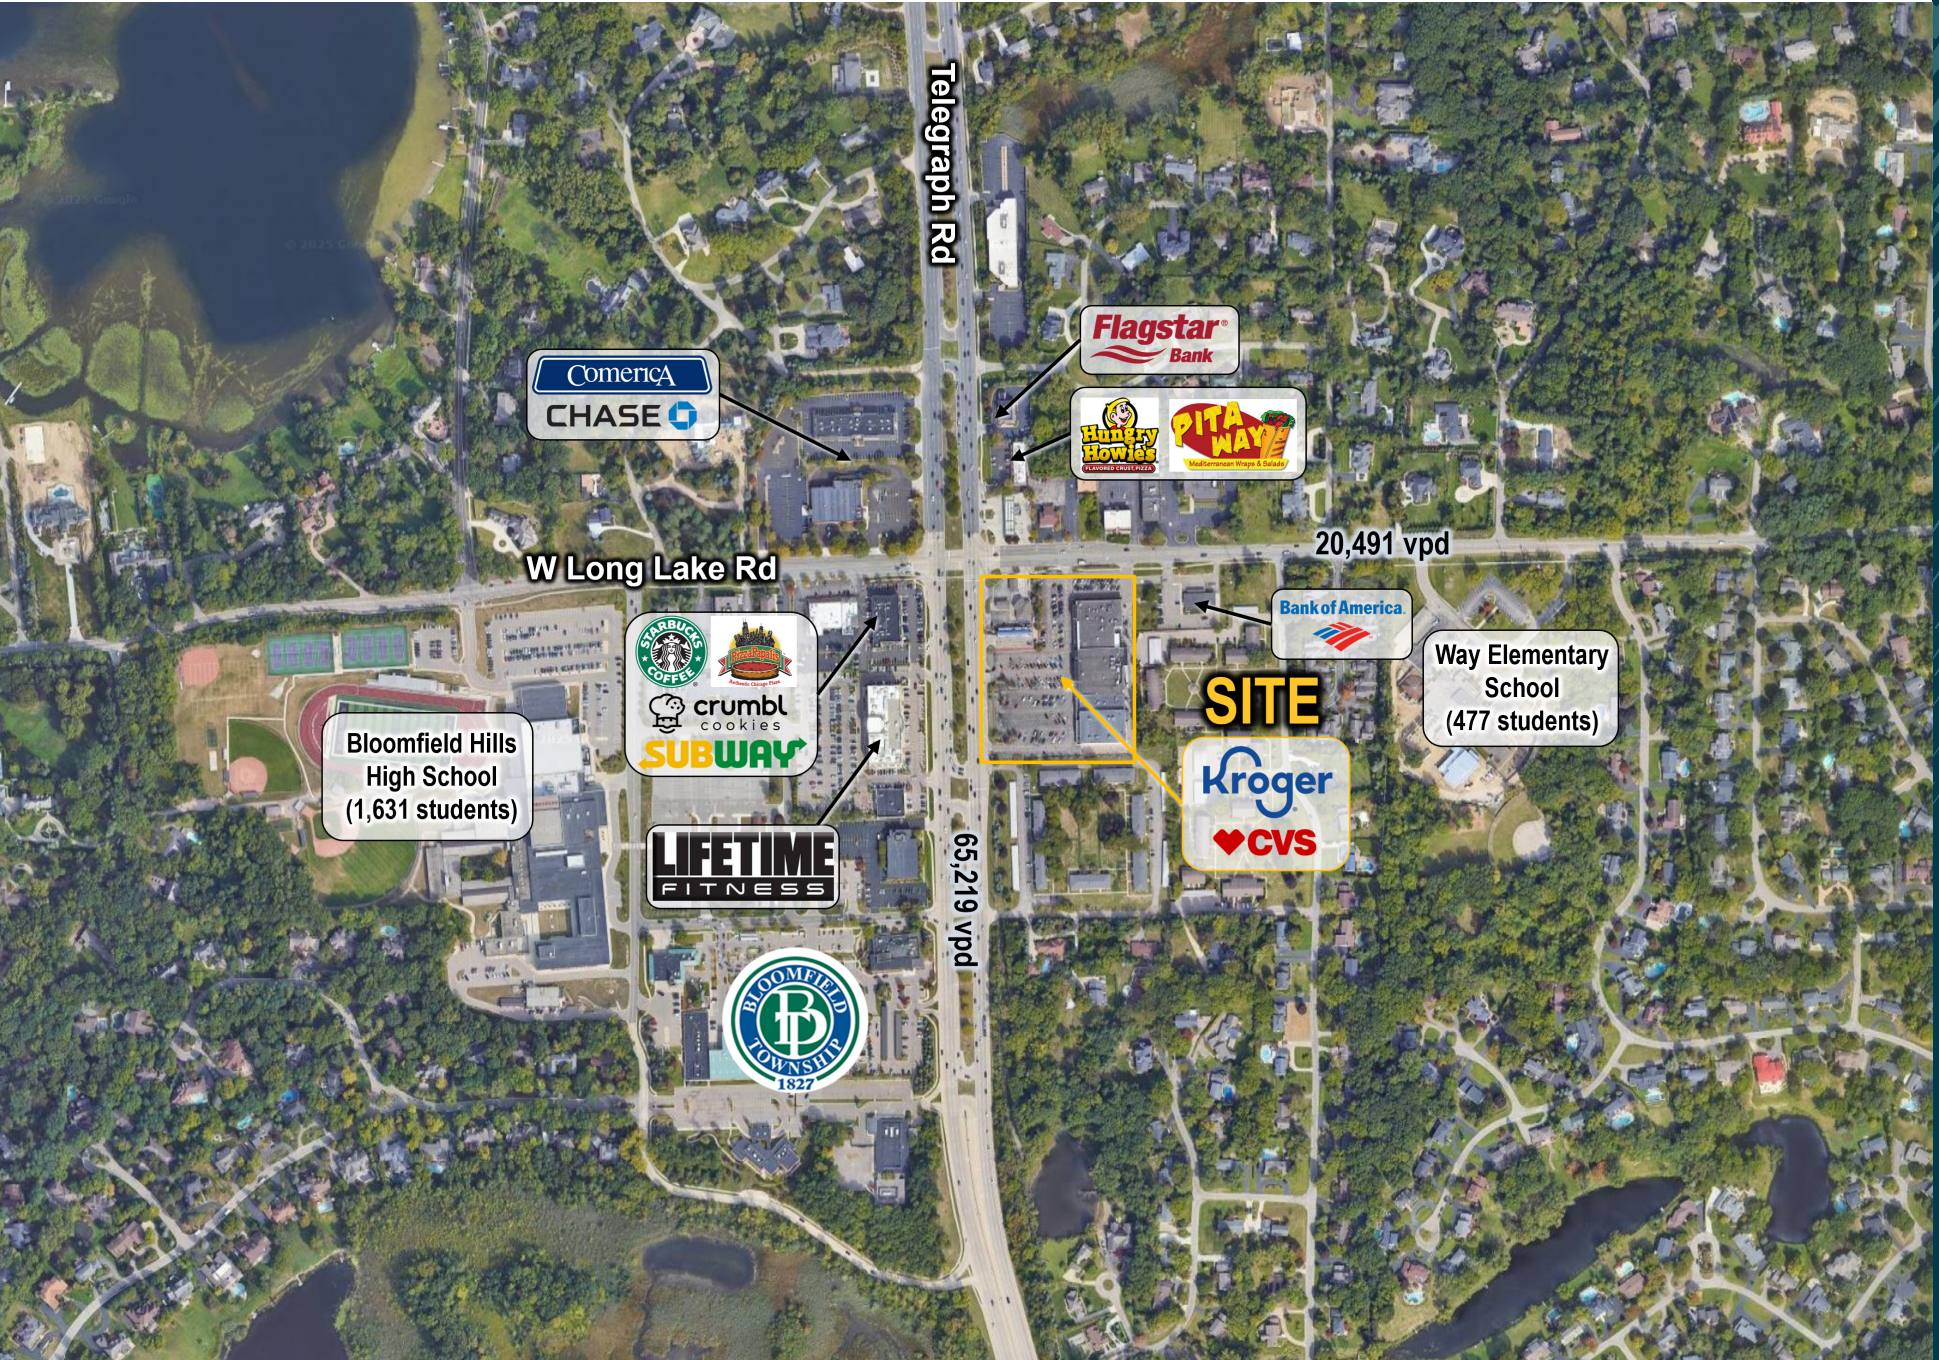

FORMER JOANN FABRIC & CRAFTS