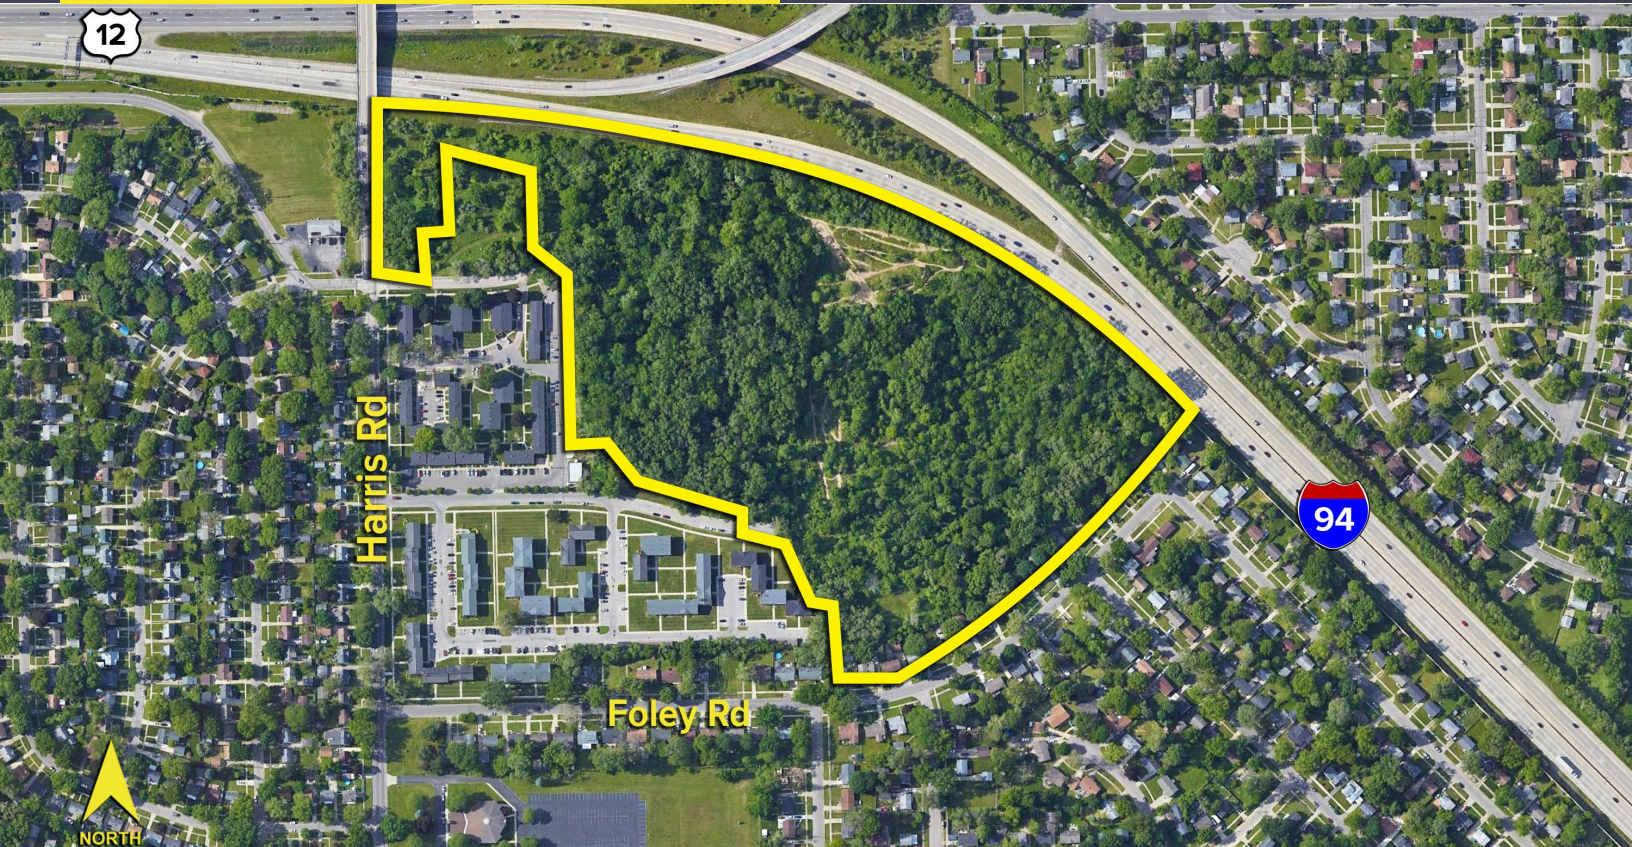

MULTI-FAMILY SITE YPSILANTI TWP., MICHIGAN

VACANT LAND FOR SALE
27.02 Acres Available

**SIGNATURE
ASSOCIATES**
KNOW SIGNATURE | KNOW RESULTS

PROPERTY FEATURES

- 27.02 acres available
- Zoned RM-2
- Utilities available
- Multi-family parcel in Ypsilanti
- 6 units per acre
- Motivated seller
- Sale Price: \$1,200,000 (\$44,412/acre)