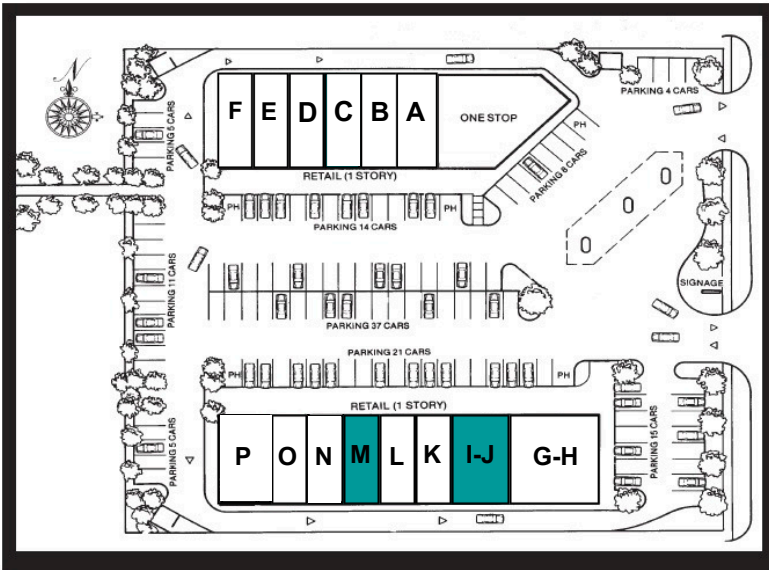

# CAMPUS COURT Shopping Center

## Current Mall Tenants

- A: GOLDEN CHURRO
- B: INSOMNIA COOKIES
- C: JOURNEY MARTIAL ARTS
- D-F: U.S. RECRUITERS
- G-H: FIVE GUYS BURGERS & FRIES
- I-J: AVAILABLE 1,921 SQ FT.(36X54)**
- K: SHINS KOREAN RESTAURANT
- L: TYME OF CHANGE
- M: AVAILABLE 1,080 SQ FT. (54X20)**
- N: EVOLUTION HOT YOGA
- O: PT CENTRAL
- P: MID MITTEN NUTRITION

1600 & 1620 S. Mission St.

Campus Court is a 17,700 square foot retail development located at 1620 S. Mission Street. With the center being anchored by Five Guys Burgers & Fries and an opening to the CMU campus, this is a convenient location for any concept!