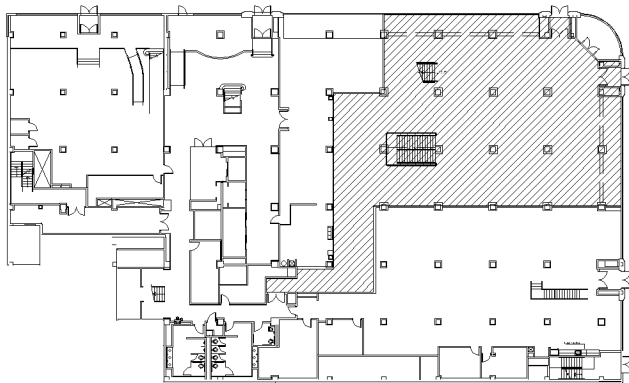

USEABLE AREA: 7,025 SF + Mezz.
RENTABLE AREA: 7,868 SF + Mezz.

 BUILDING KEY
NO SCALE