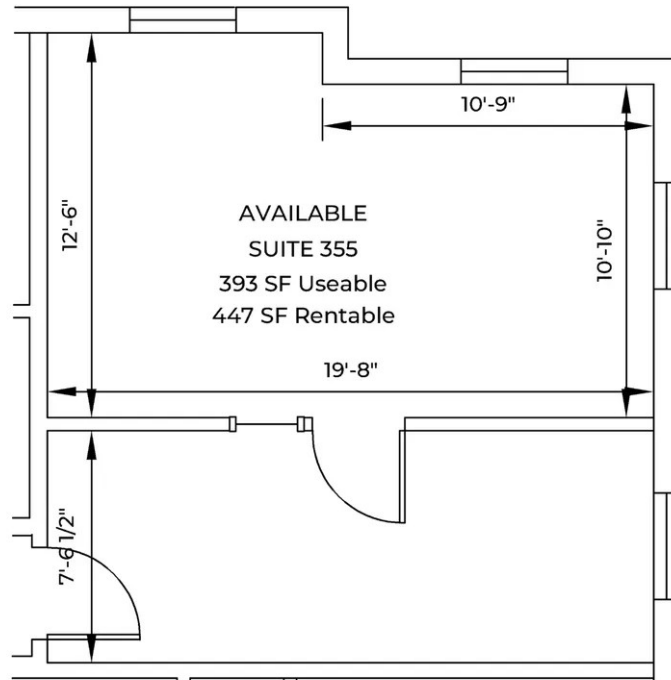

2145 University Park Drive
Suite #355
Okemos, MI 48864

USEABLE AREA: 393 SF
RENTABLE AREA: 447 SF

 BUILDING KEY
NO SCALE