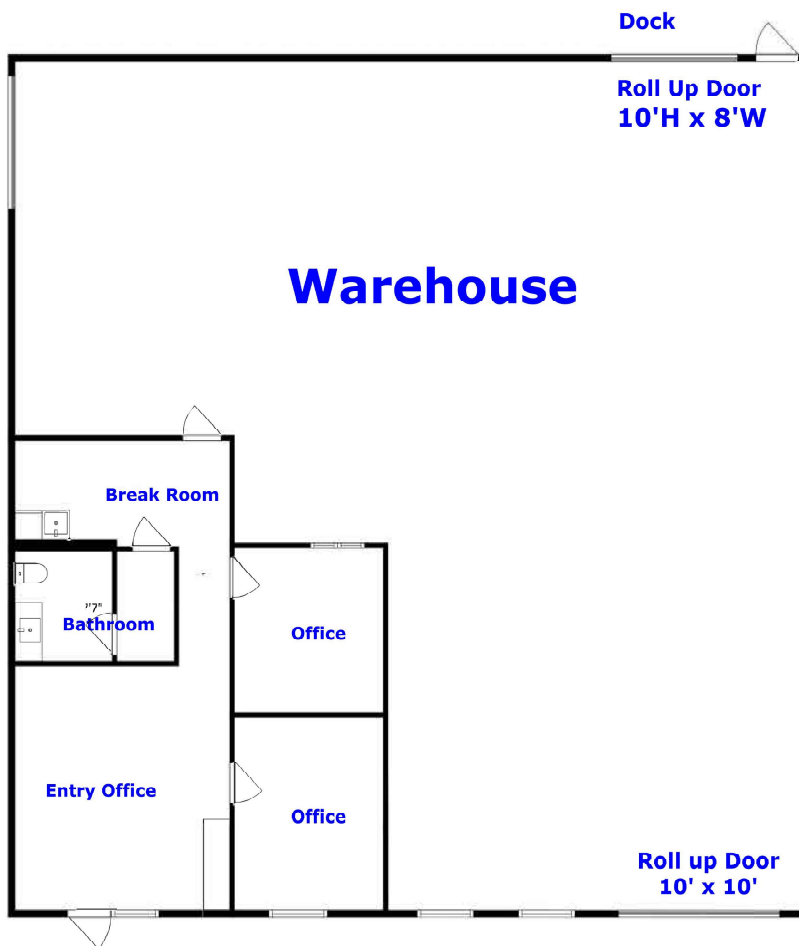

FOR LEASE

\$9.75 Per SqFt
\$1.76 NNN Per SqFt

Warehouse with Offices

Suite-C

8390 E. Saginaw/Old M-78, Haslett, MI 48840

**3,600 Total
Sq. Ft.**

**2,676 Sq. Ft.
Warehouse**

**924 Sq. Ft.
Office**

Suite-C Floor Plan

8390 E. Saginaw, Haslett, 48840

LED lights throughout, 14' clear Ceilings

Bill Jakovac - Broker

bjakovac@summitrealtyservice.com

517-285-1097

2026 Summit Realty Services, LLC. This information has been obtained from sources believed reliable. We have not verified it and make no guarantee, warranty or representation about it. Any projections, opinions, assumptions or estimates used are for example only and do not represent the current or future performance of the property. You and your advisors should conduct a careful, independent investigation of the property to determine to your sole satisfaction the suitability of the property for your needs. Photos herein are the property of their respective owners and use of the images without the expressed written consent of the owner is prohibited.