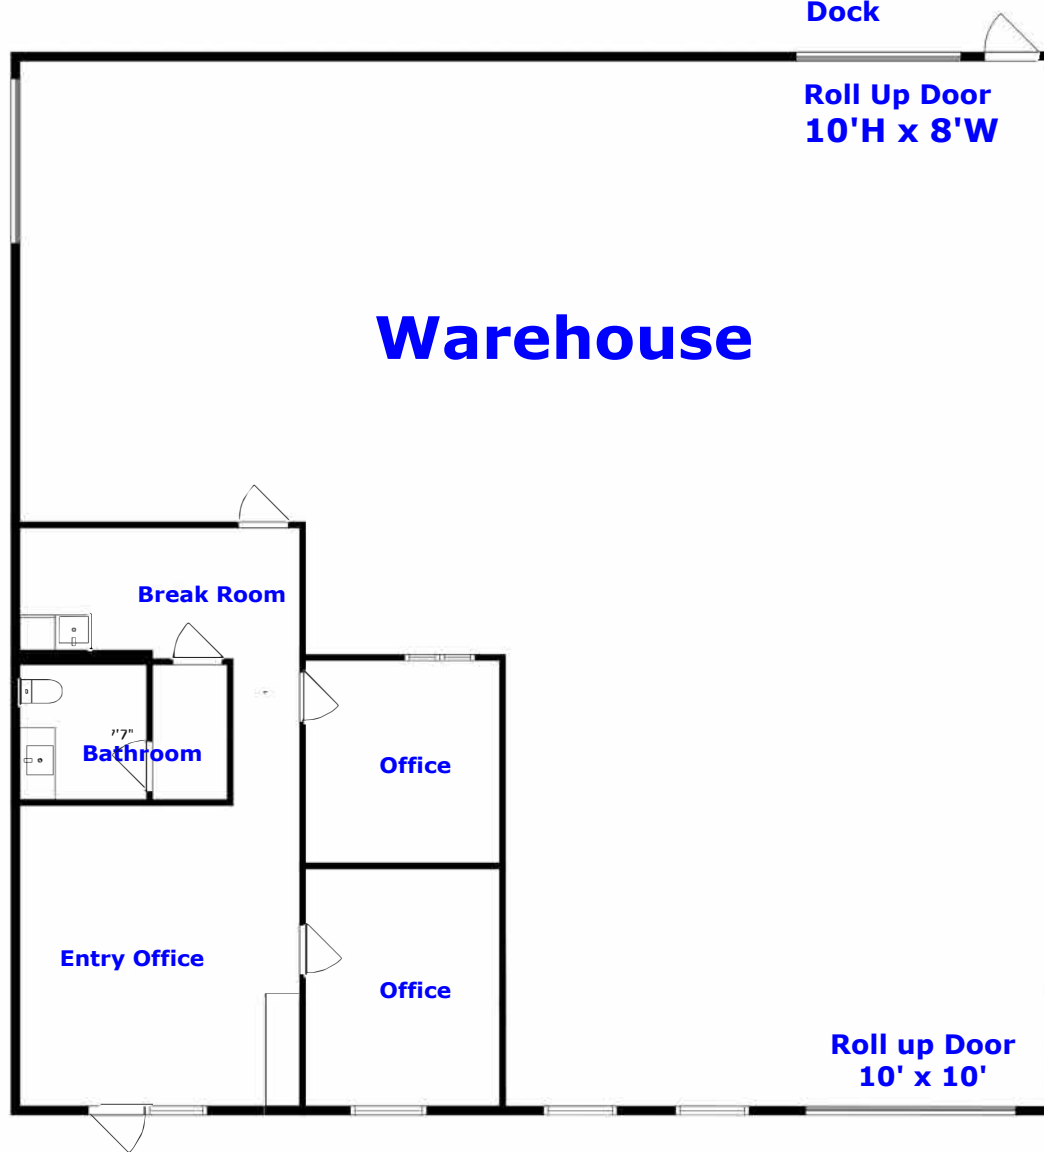

**3,600 Total  
Sq. Ft.**

**2,676 Sq. Ft.  
Warehouse**

**924 Sq. Ft.  
Office**

**Suite-C Floor Plan  
8390 E. Saginaw, Haslett, 48840**