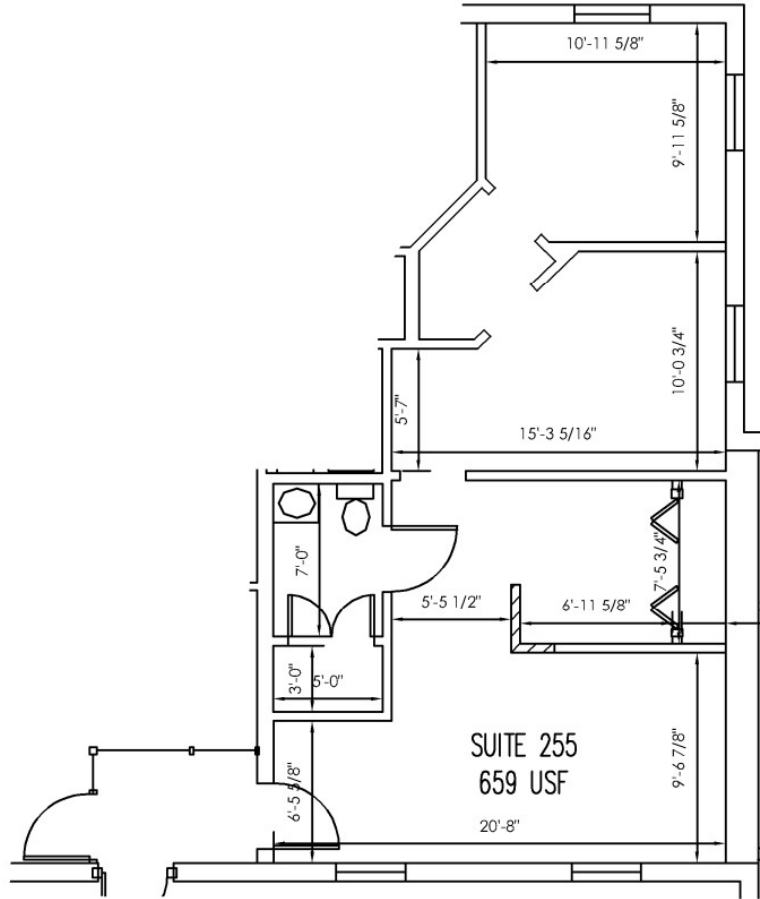

2145 University Park Drive
Suite #255
Okemos, MI 48864

USEABLE AREA: 659 SF
RENTABLE AREA: 702 SF

 BUILDING KEY
NO SCALE