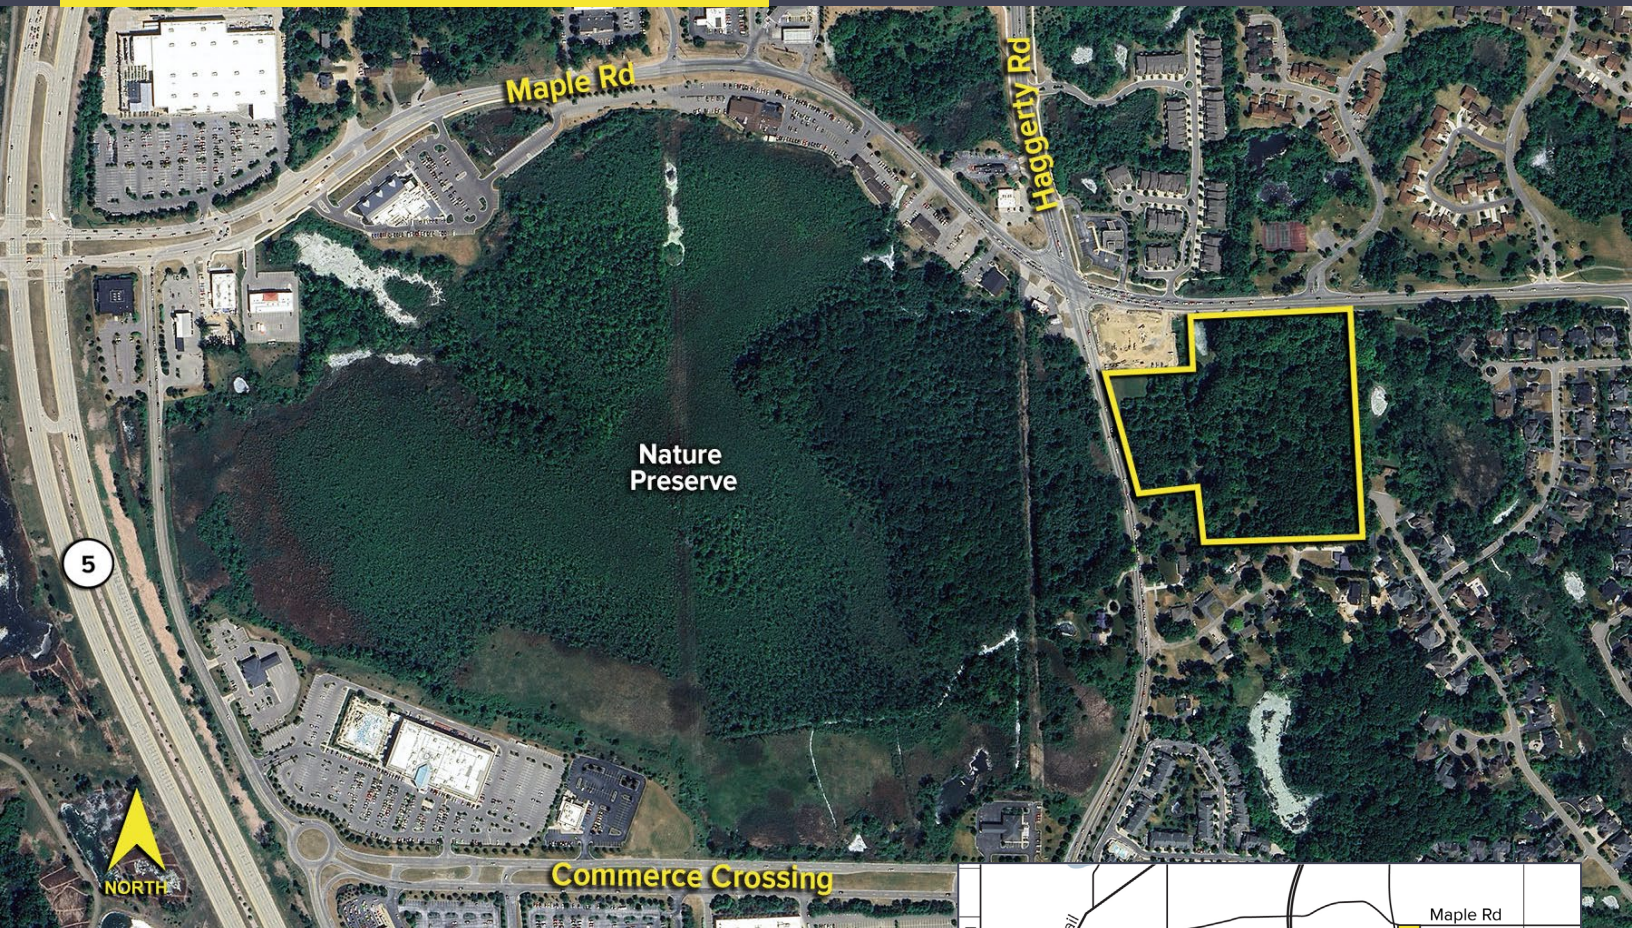

MAPLE ROAD WEST BLOOMFIELD, MICHIGAN

LAND FOR SALE
15.42 Acres Available

**SIGNATURE
ASSOCIATES**
KNOW SIGNATURE | KNOW RESULTS

PROPERTY FEATURES

- 15.42 acres available
- Last remaining prime residential site in West Bloomfield
- Close to M-5 and many amenities
- Sale Price: \$3,000,000 (\$194,552.53/acre)

Land For Sale

15.42
Acres
AVAILABLE

Site Plan

For more information, please contact:
JOHN BOYD
(248) 948 0102
jboyd@signatureassociates.com

SIGNATURE ASSOCIATES
One Towne Square, Suite 1200
Southfield, MI 48076
www.signatureassociates.com