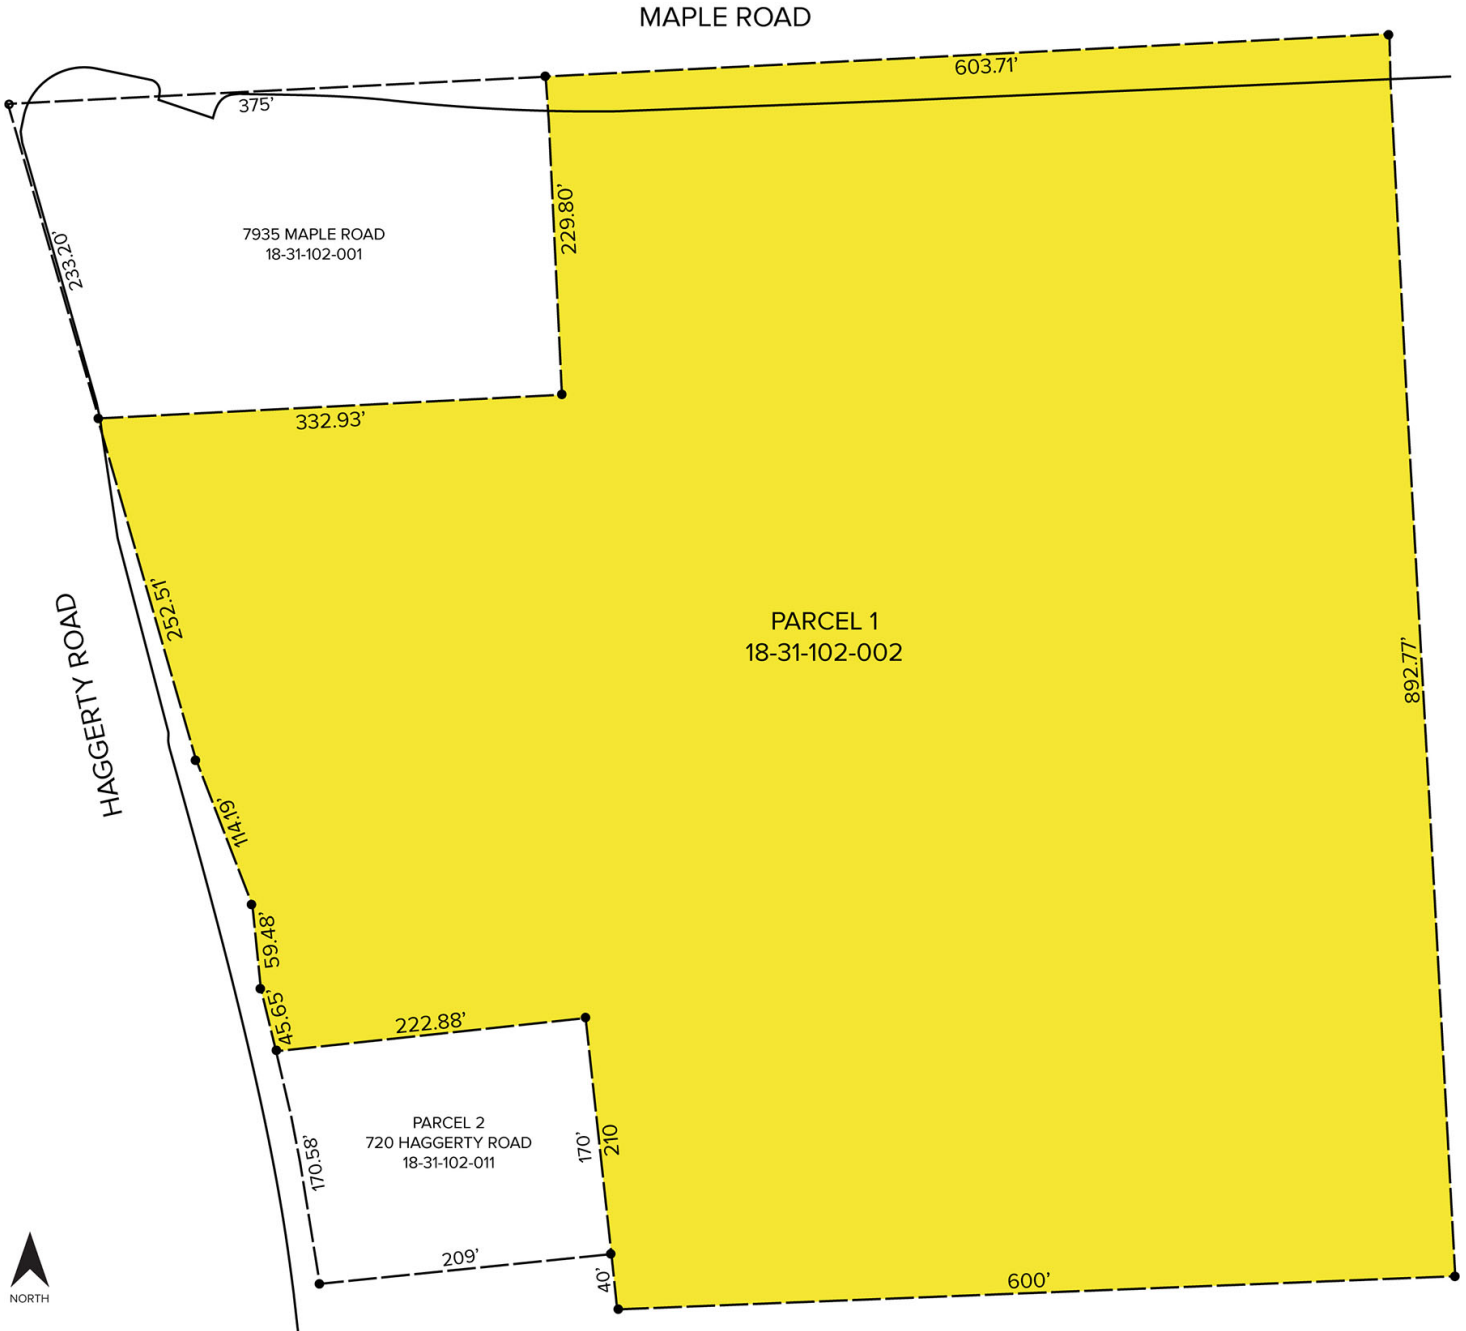

MAPLE ROAD WEST BLOOMFIELD, MICHIGAN

LAND FOR SALE
15.42 Acres Available

**SIGNATURE
ASSOCIATES**
KNOW SIGNATURE | KNOW RESULTS

PROPERTY FEATURES

- 15.42 acres available
- Last remaining prime residential site in West Bloomfield
- Close to M-5 and many amenities
- Sale Price: \$3,000,000 (\$194,552.53/acre)

Land For Sale

15.42
Acres
AVAILABLE

Site Plan

For more information, please contact:
JOHN BOYD
(248) 948 0102
jboyd@signatureassociates.com

SIGNATURE ASSOCIATES
One Towne Square, Suite 1200
Southfield, MI 48076
www.signatureassociates.com