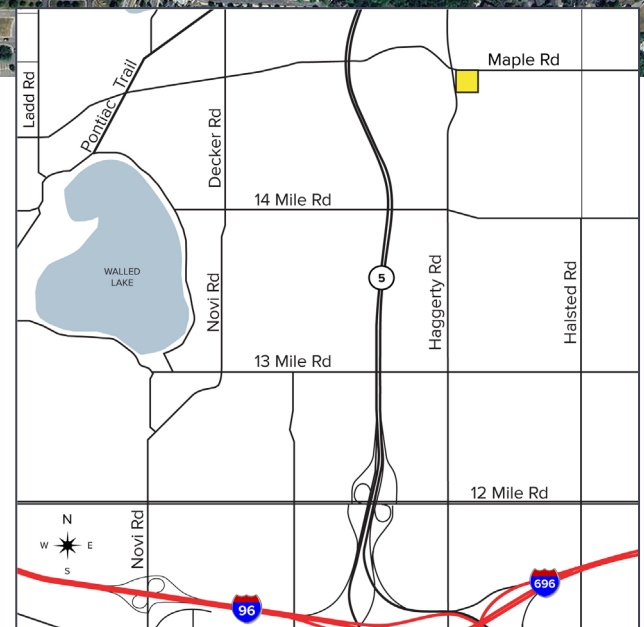

MAPLE ROAD WEST BLOOMFIELD, MICHIGAN

LAND FOR SALE
15.42 Acres Available

**SIGNATURE
ASSOCIATES**
KNOW SIGNATURE | KNOW RESULTS

PROPERTY FEATURES

- 15.42 acres available
- Last remaining prime residential site in West Bloomfield
- Close to M-5 and many amenities
- Sale Price: \$3,000,000 (\$194,552.53/acre)

For more information, please contact:

JOHN BOYD
(248) 948 0102
jboyd@signatureassociates.com

SIGNATURE ASSOCIATES
One Towne Square, Suite 1200
Southfield, MI 48076
www.signatureassociates.com

Maple Road – West Bloomfield, Michigan