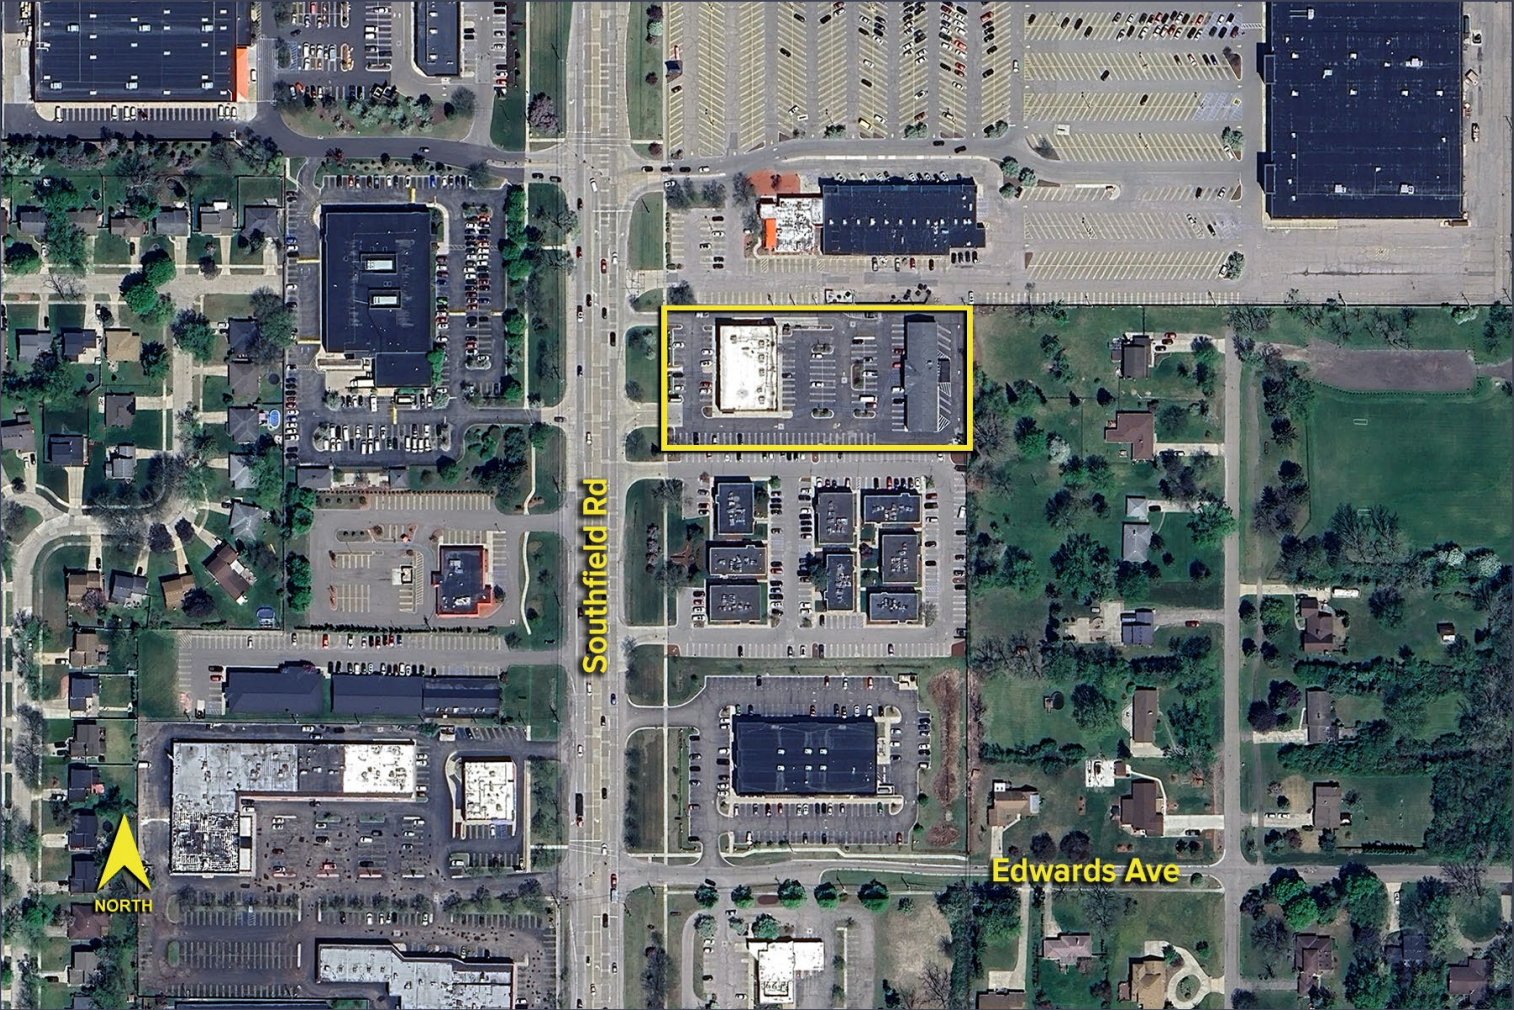

29610 SOUTHFIELD ROAD
SOUTHFIELD, MICHIGAN

OFFICE FOR LEASE
228 – 750 Square Feet Available

**SIGNATURE
ASSOCIATES**
KNOW SIGNATURE | KNOW RESULTS

PROPERTY FEATURES

- 228 - 750 square feet suites available:
 - Suite 107: 750 Sq. Ft.
 - Suite 200: 266 Sq. Ft.
 - Suite 201: 228 Sq. Ft.
- Professionally managed
- Located on heavily traveled Southfield Rd
- Available immediately
- Lease Rate: \$15.00/sq. ft. Gross

Office For Lease

228 - 750
Square Feet
AVAILABLE

Aerial

For more information, please contact:

JEFFREY TREPECK
(248) 359 0626
jtrepeck@signatureassociates.com

SIGNATURE ASSOCIATES
One Towne Square, Suite 1200
Southfield, MI 48076
www.signatureassociates.com