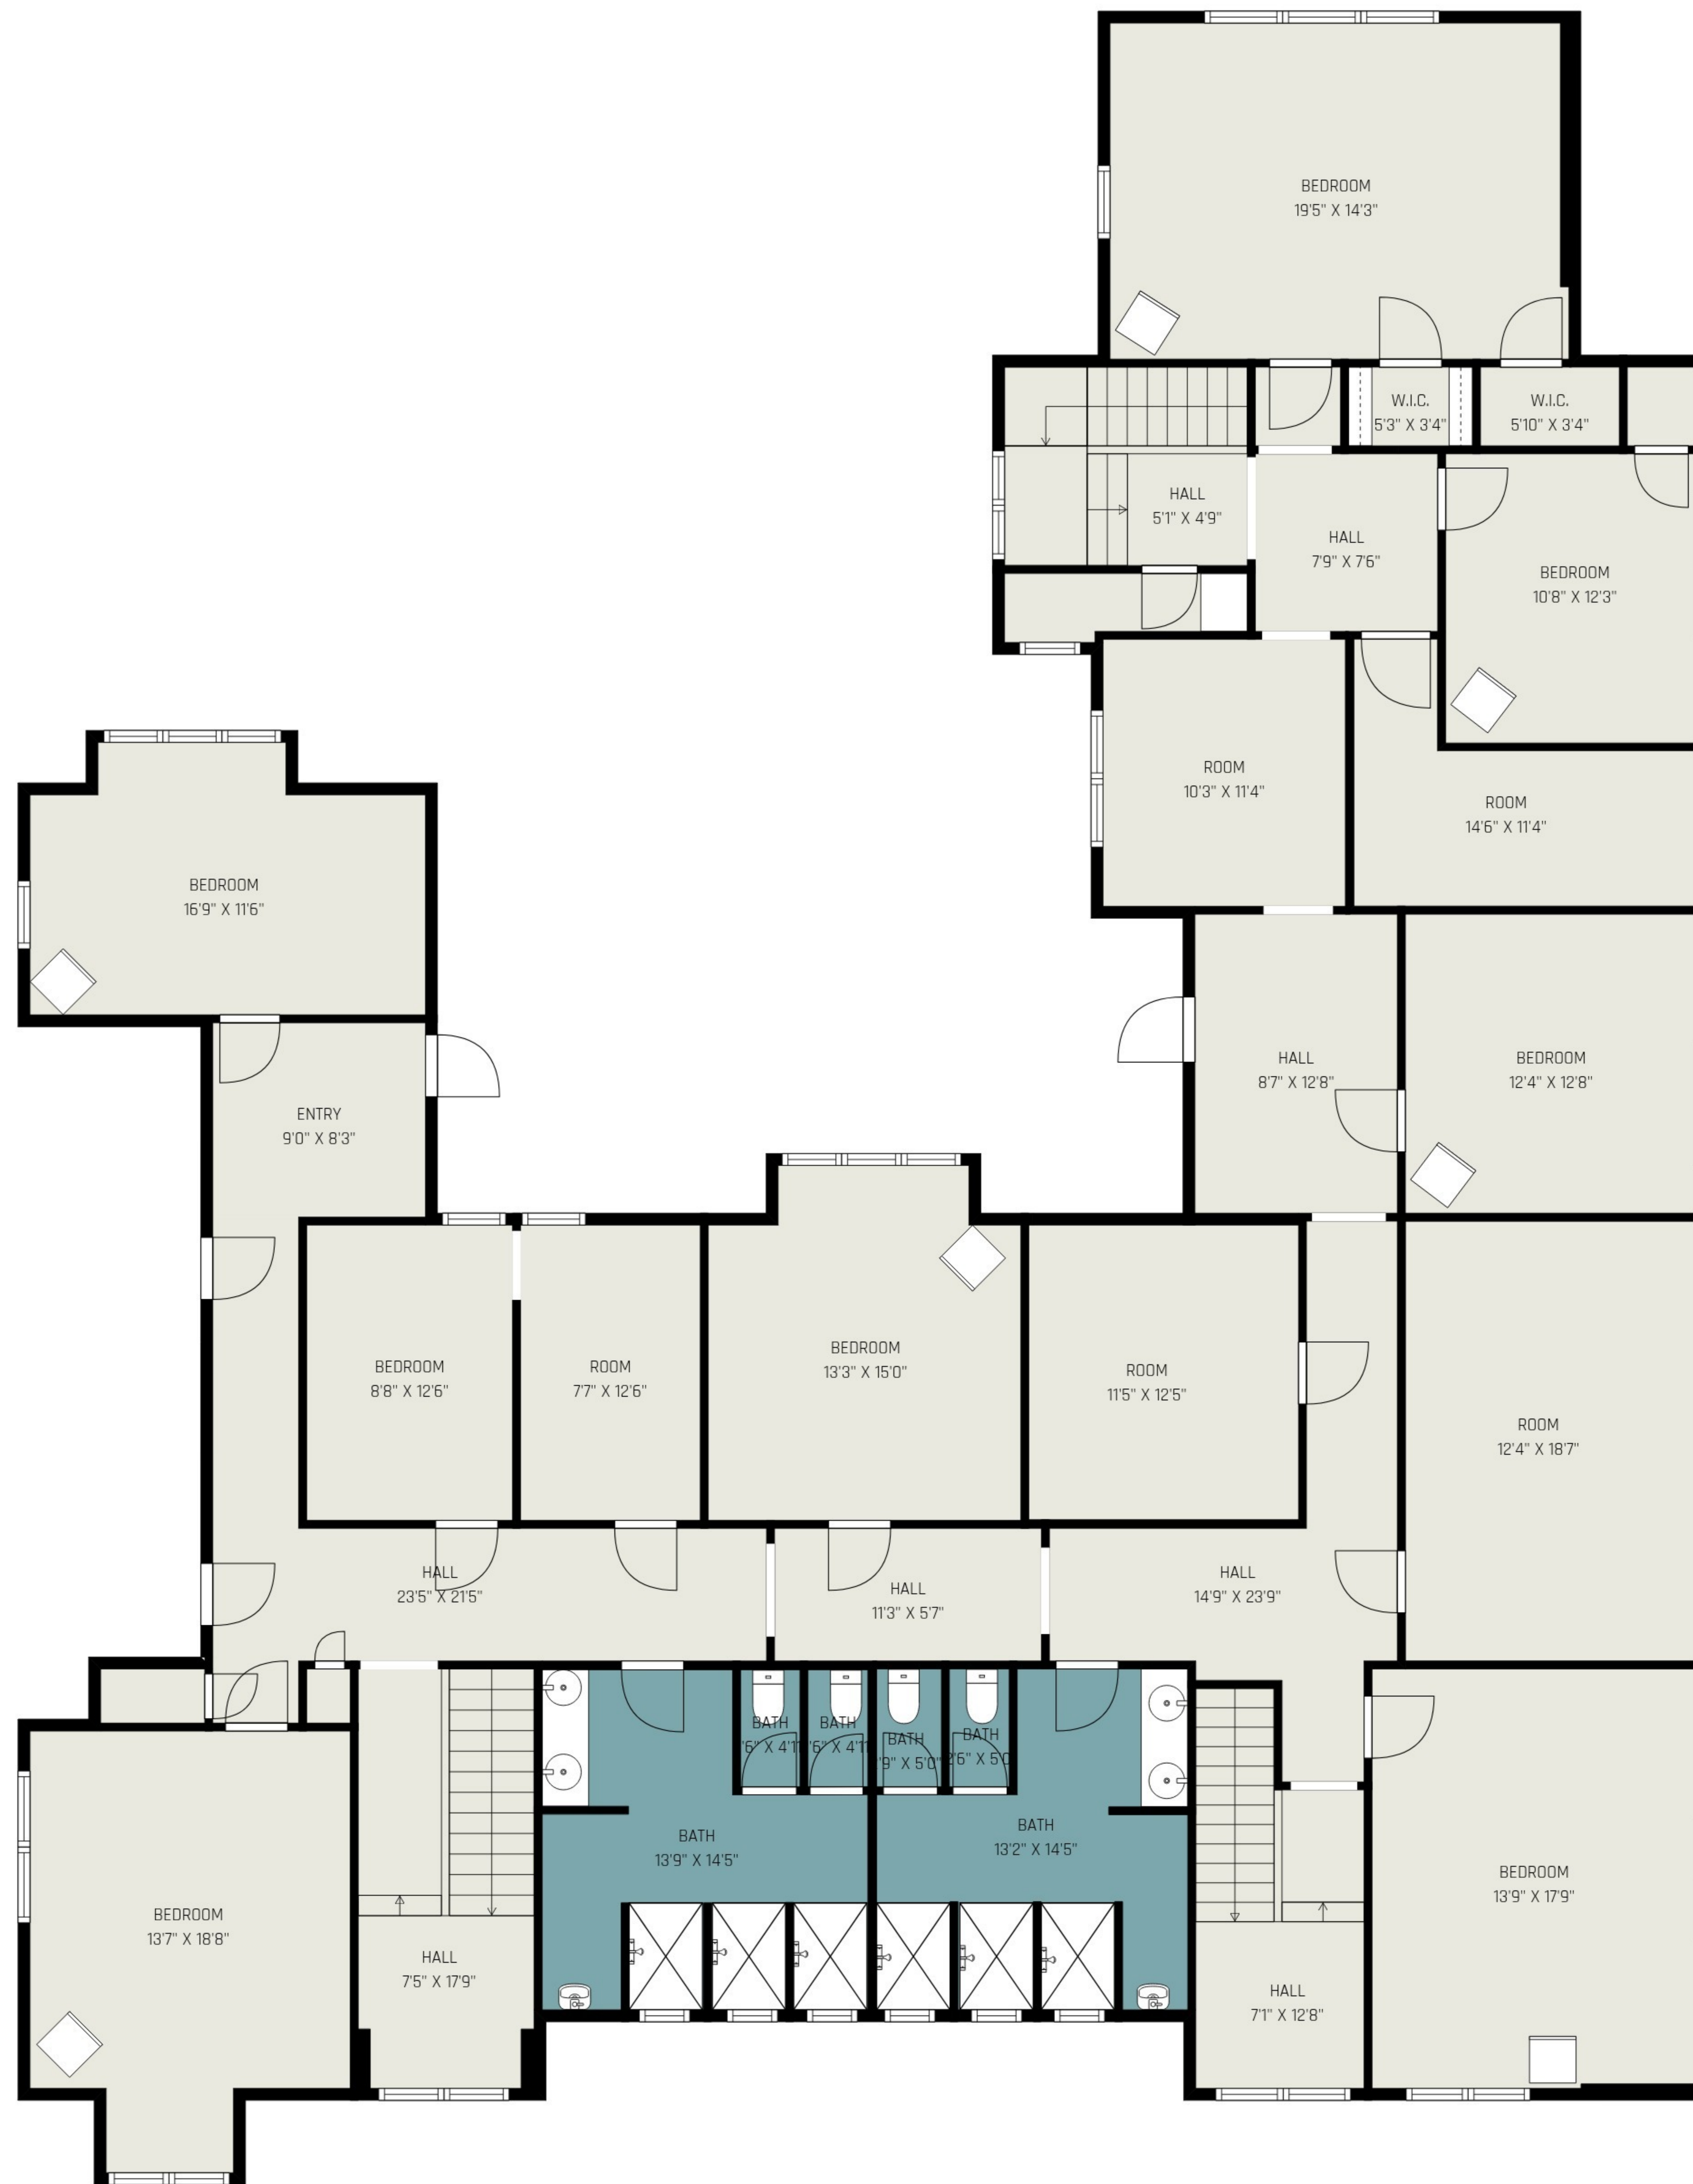

**TOTAL: 8277 sq. ft**

Basement 1: 333 sq. ft, 1st floor: 4133 sq. ft, 2nd floor: 3811 sq. ft

EXCLUDED AREAS: ROOM: 2408 sq. ft, STORAGE: 708 sq. ft, UTILITY: 272 sq. ft,

HALL: 42 sq. ft, UNDEFINED: 58 sq. ft, FIREPLACE: 13 sq. ft,

WALLS: 596 sq. ft

ALL IMAGES, DIMENSIONS, AND OTHER INFORMATION CONTAINED HEREIN ARE APPROXIMATE AND FOR ILLUSTRATIVE PURPOSES ONLY, AND SHALL NOT BE RELIED UPON BY ANY PARTY. NEXT DOOR PHOTOS MAKES NO REPRESENTATIONS OR WARRANTIES, AND DISCLAIMS ANY AND ALL LIABILITY ARISING FROM USE OF THIS INFORMATION. ALL INFORMATION HEREIN SHALL BE SUBJECT TO THE TERMS AND CONDITIONS FOUND AT NEXTDOORPHOTOS.COM/TC.