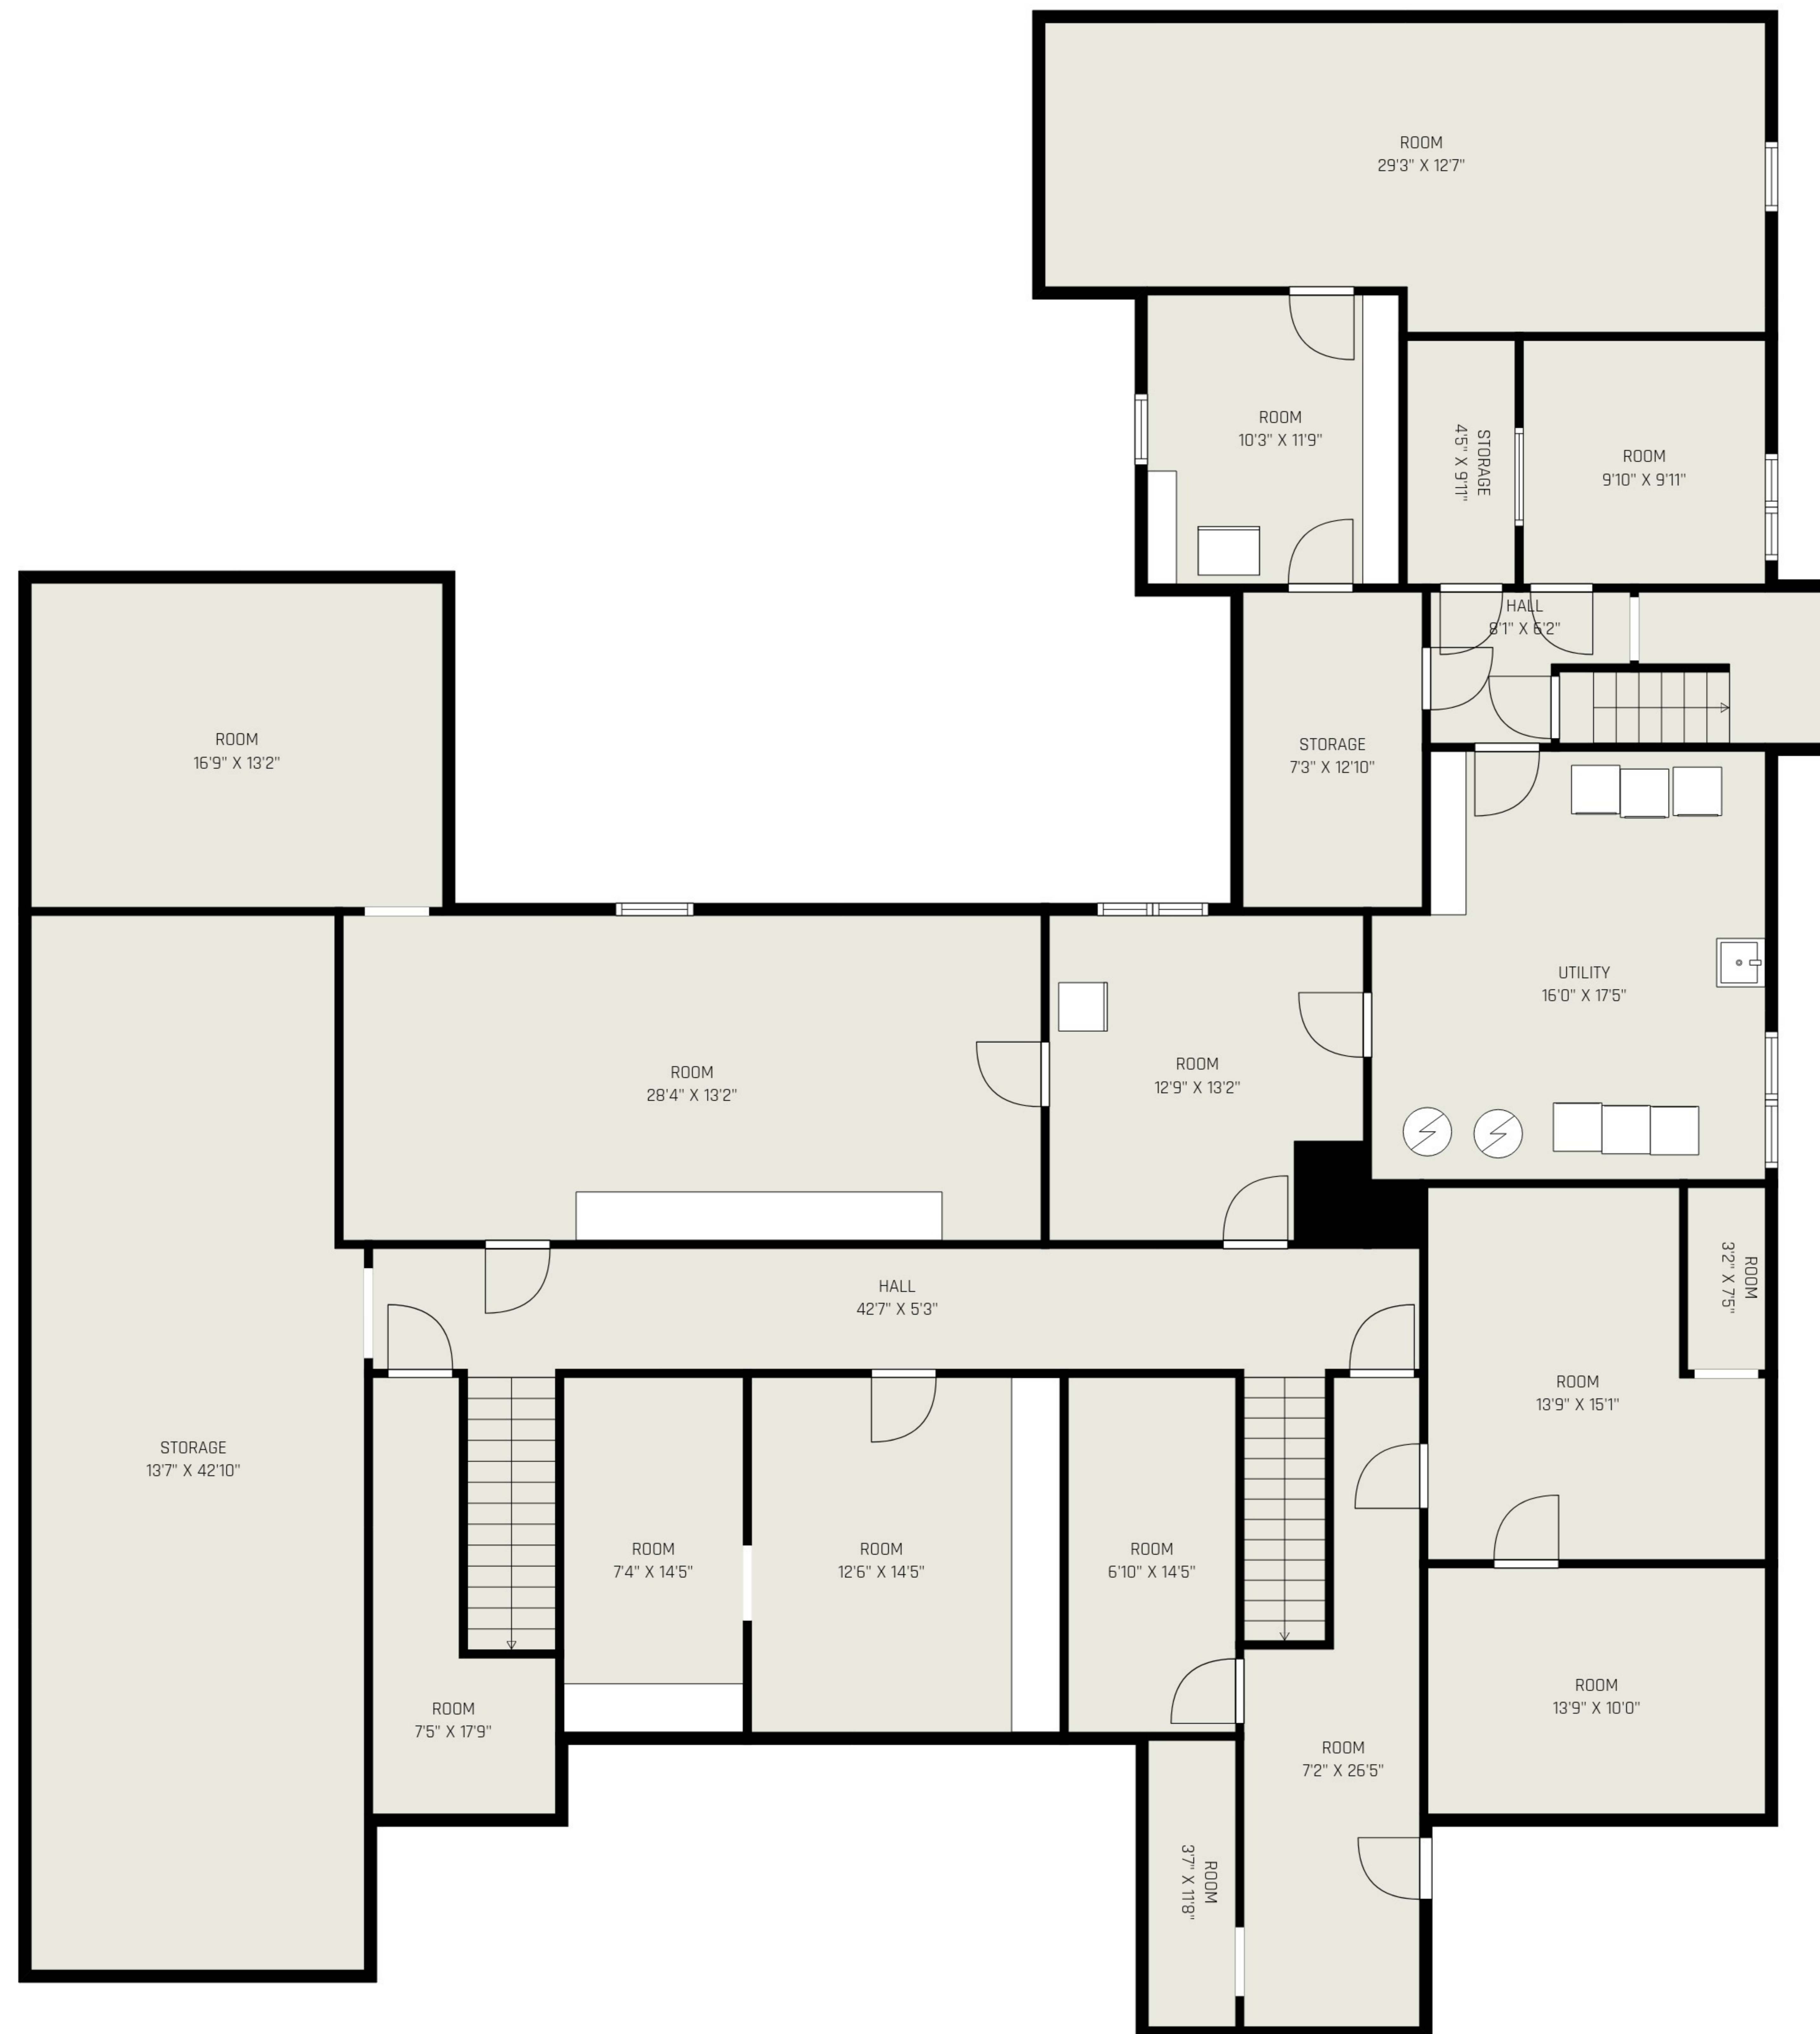

**TOTAL: 8277 sq. ft**

Basement 1: 333 sq. ft, 1st floor: 4133 sq. ft, 2nd floor: 3811 sq. ft

EXCLUDED AREAS: ROOM: 2408 sq. ft, STORAGE: 708 sq. ft, UTILITY: 272 sq. ft,

HALL: 42 sq. ft, UNDEFINED: 58 sq. ft, FIREPLACE: 13 sq. ft,

WALLS: 596 sq. ft

ALL IMAGES, DIMENSIONS, AND OTHER INFORMATION CONTAINED HEREIN ARE APPROXIMATE AND FOR ILLUSTRATIVE PURPOSES ONLY, AND SHALL NOT BE RELIED UPON BY ANY PARTY. NEXT DOOR PHOTOS MAKES NO REPRESENTATIONS OR WARRANTIES, AND DISCLAIMS ANY AND ALL LIABILITY ARISING FROM USE OF THIS INFORMATION. ALL INFORMATION HEREIN SHALL BE SUBJECT TO THE TERMS AND CONDITIONS FOUND AT NEXTDOORPHOTOS.COM/TC.