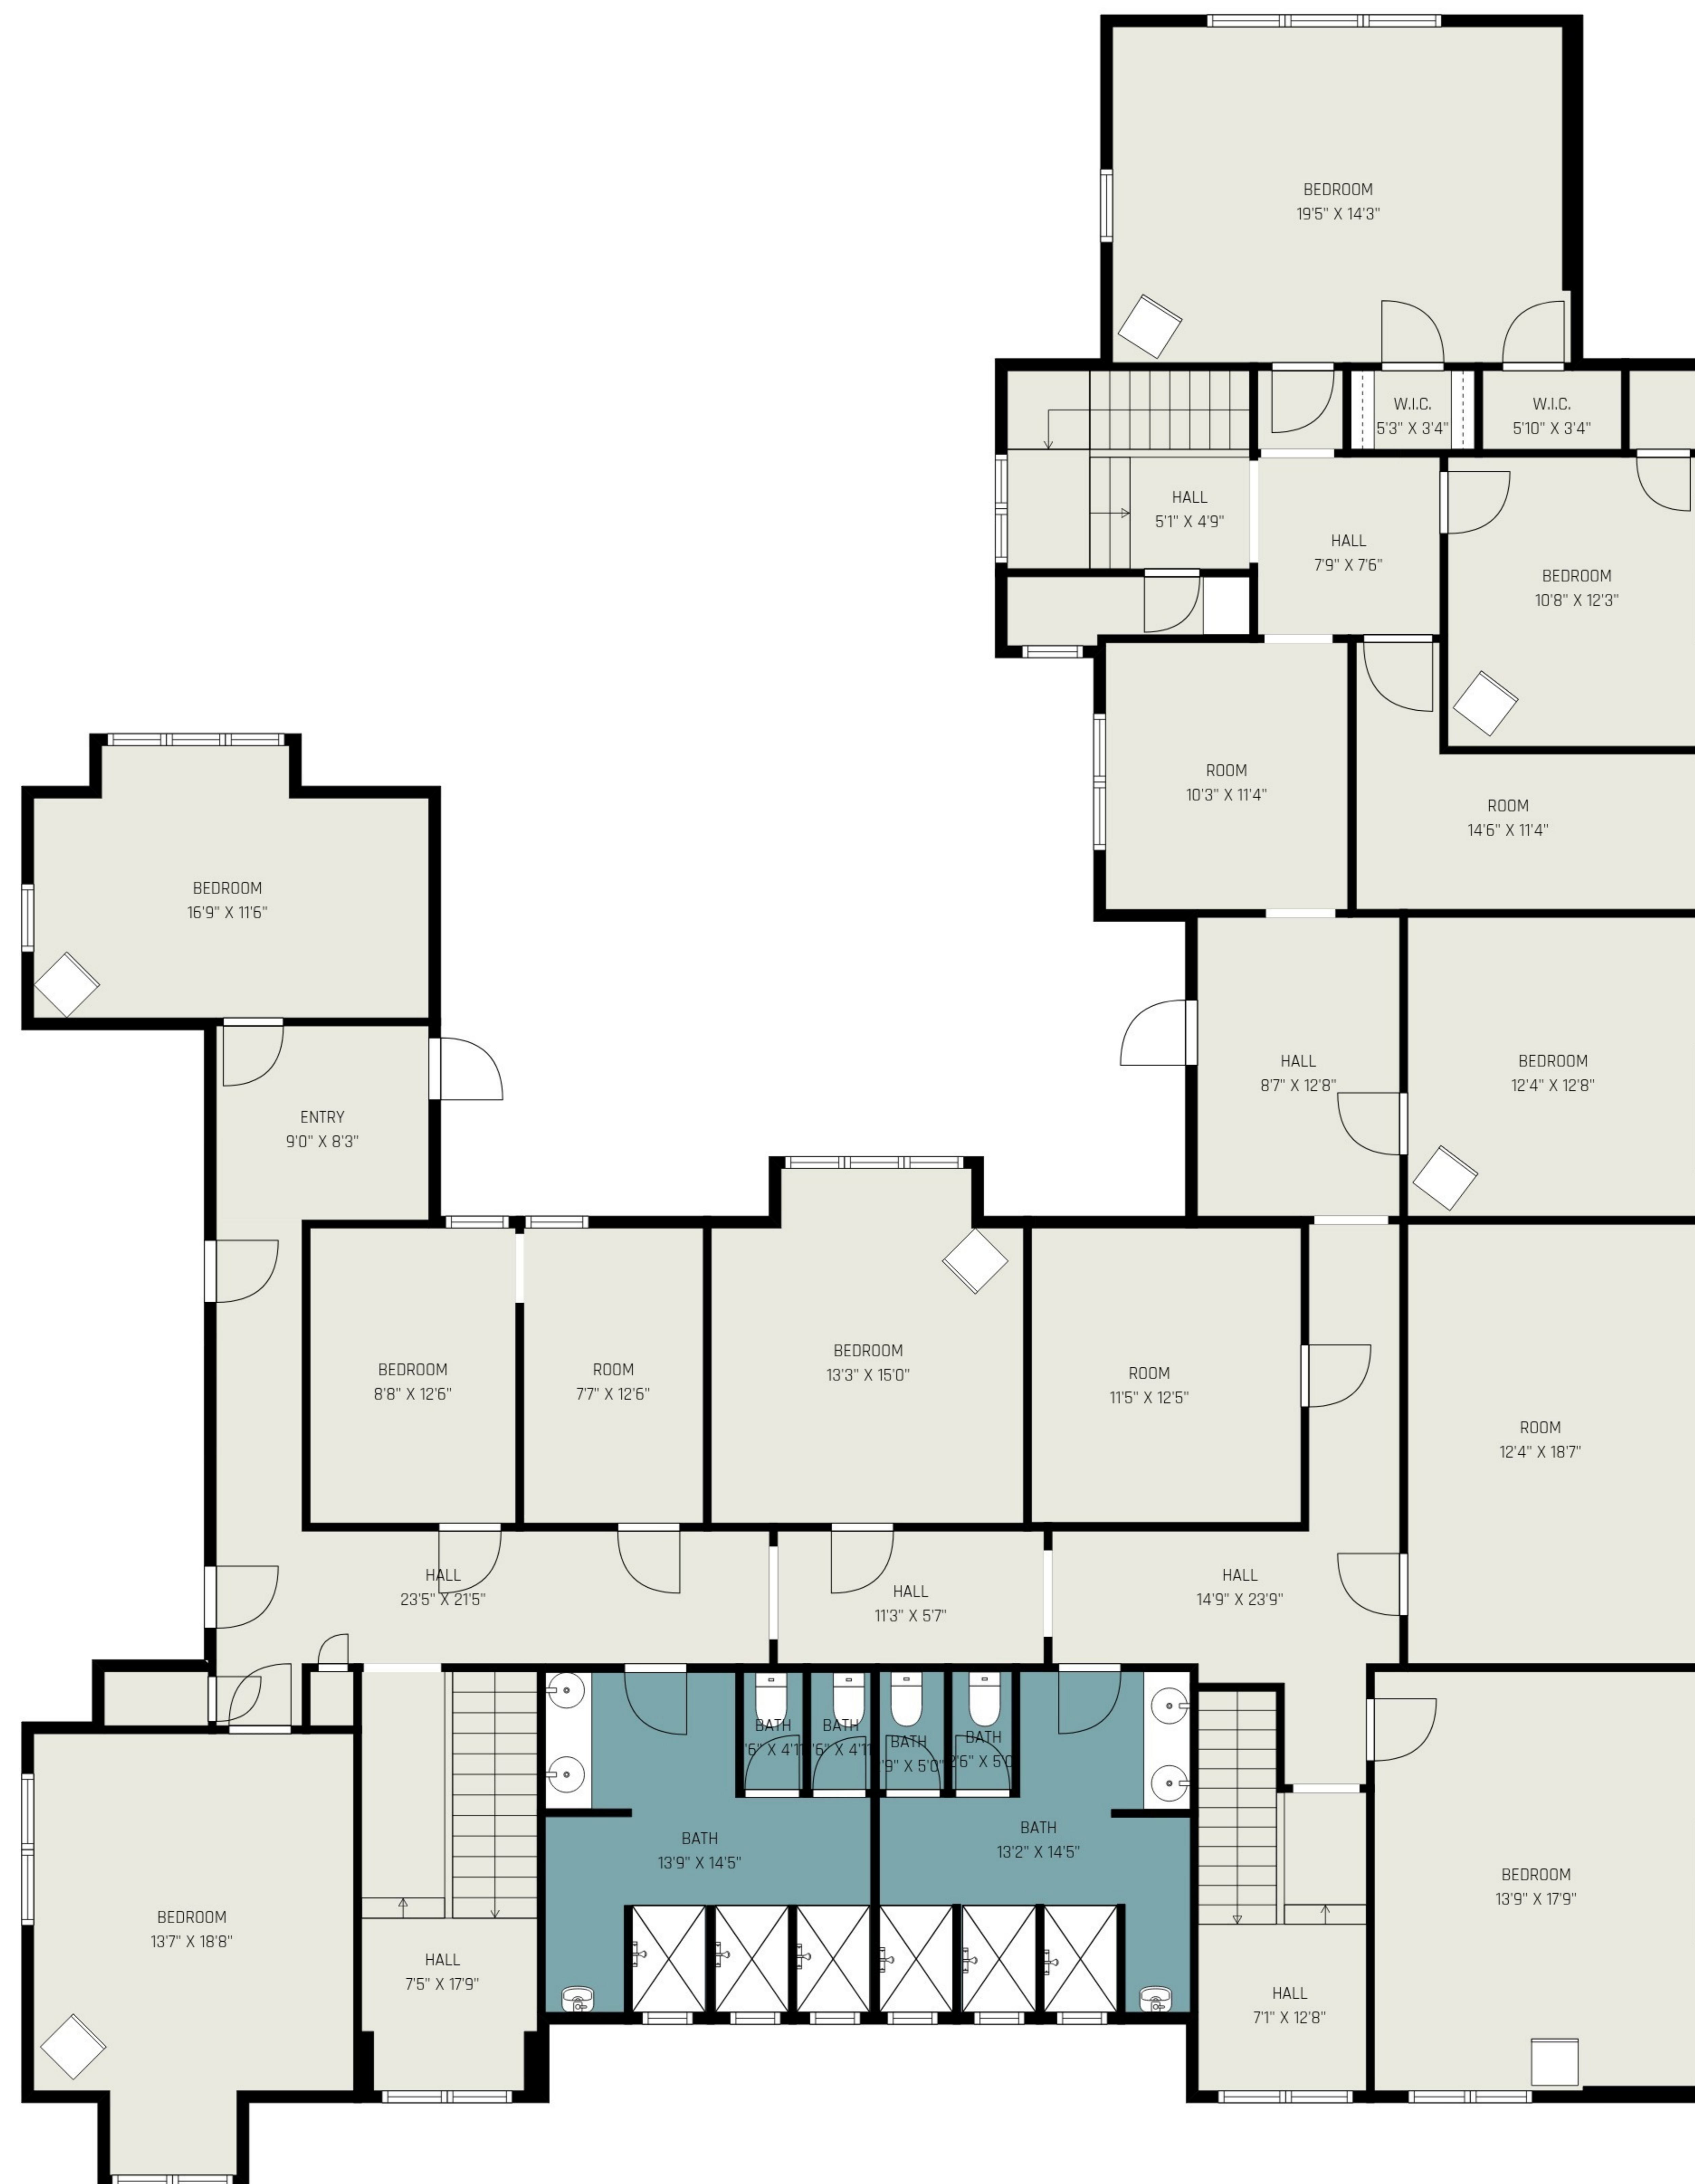

**TOTAL: 8277 sq. ft**

Basement 1: 333 sq. ft, 1st floor: 4133 sq. ft, 2nd floor: 3811 sq. ft

EXCLUDED AREAS: ROOM: 2408 sq. ft, STORAGE: 708 sq. ft, UTILITY: 272 sq. ft,

HALL: 42 sq. ft, UNDEFINED: 58 sq. ft, FIREPLACE: 13 sq. ft,

WALLS: 596 sq. ft

ALL IMAGES, DIMENSIONS, AND OTHER INFORMATION CONTAINED HEREIN ARE APPROXIMATE AND FOR ILLUSTRATIVE PURPOSES ONLY, AND SHALL NOT BE RELIED UPON BY ANY PARTY. NEXT DOOR PHOTOS MAKES NO REPRESENTATIONS OR WARRANTIES, AND DISCLAIMS ANY AND ALL LIABILITY ARISING FROM USE OF THIS INFORMATION. ALL INFORMATION HEREIN SHALL BE SUBJECT TO THE TERMS AND CONDITIONS FOUND AT NEXTDOORPHOTOS.COM/TC.