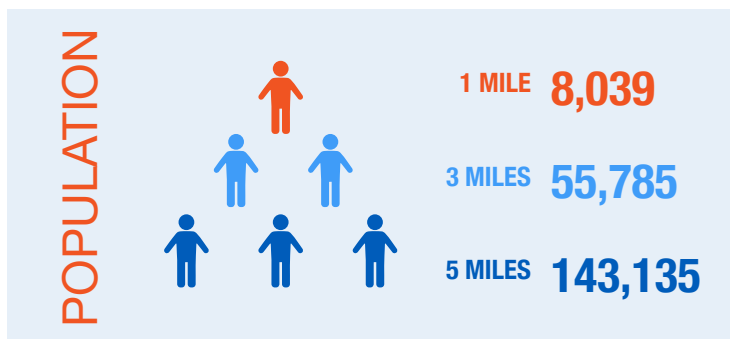

LEADERS LANE

100' 0 100' 200'
GRAPHIC SCALE

DEMOGRAPHICS

MEDIAN HOUSEHOLD INCOME

TRAFFIC COUNTS