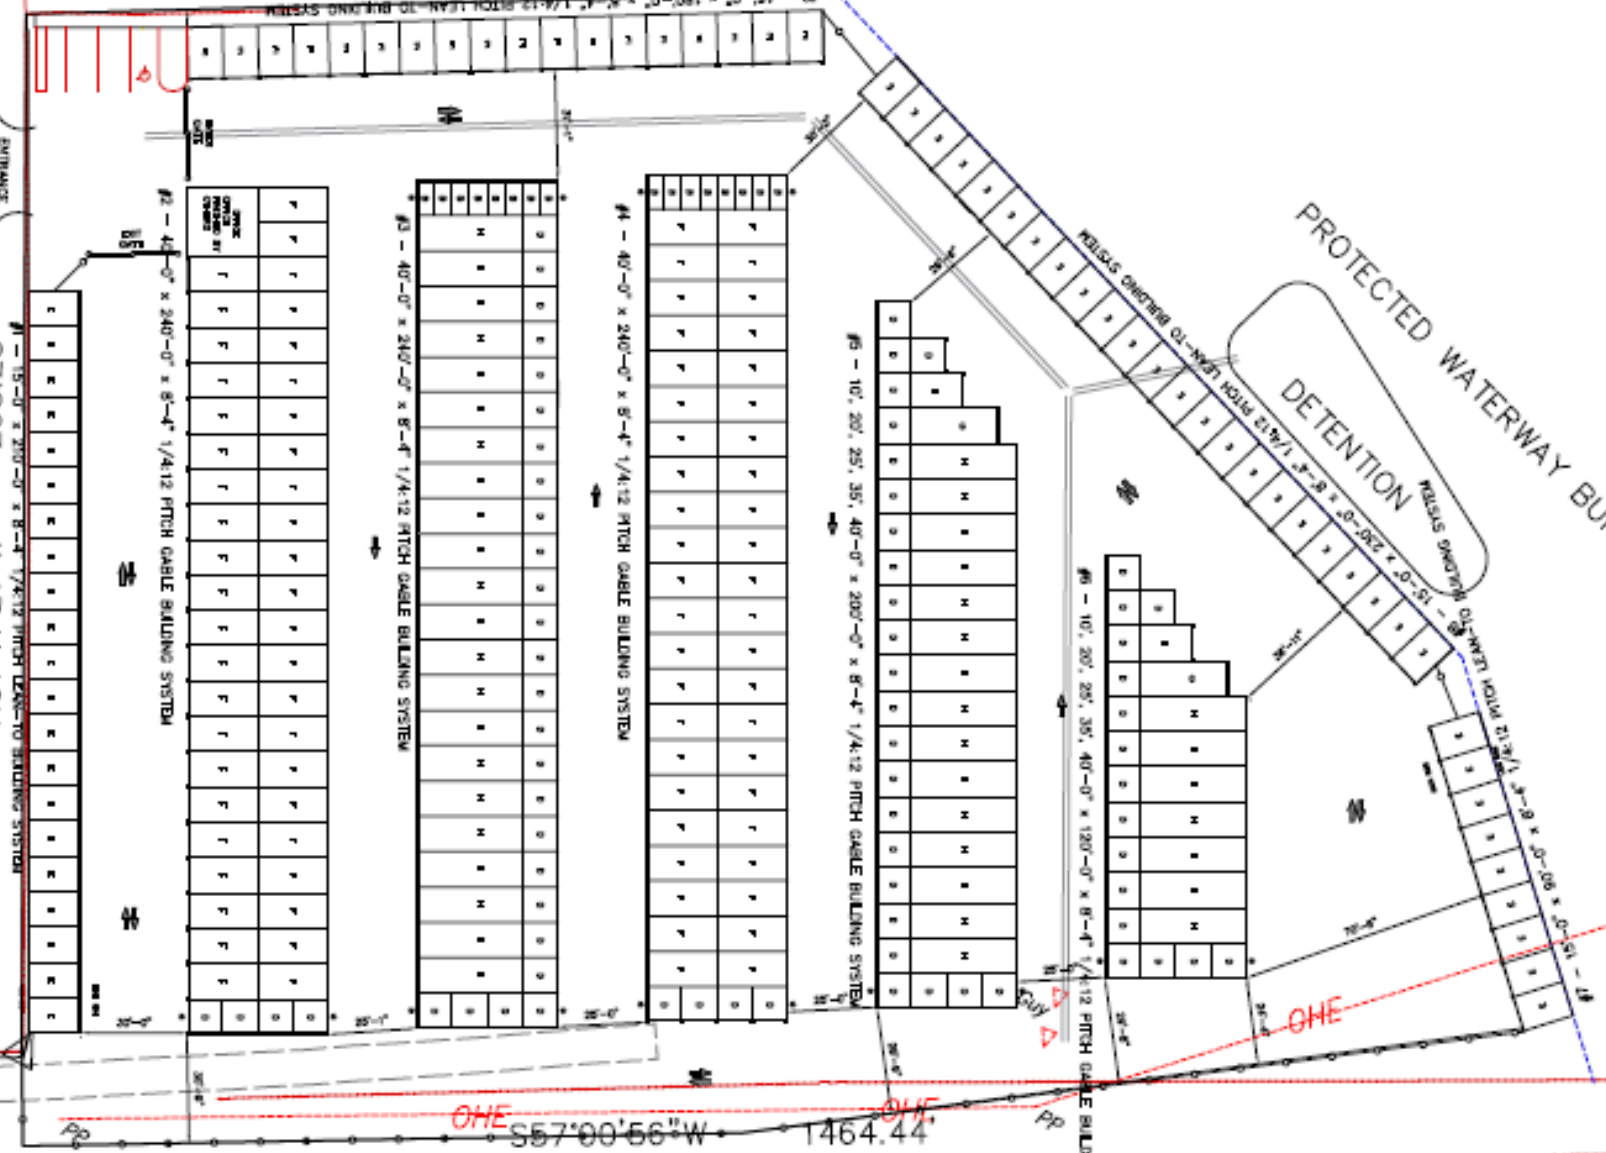

N56°18'45"E 533.64'

N31°41'21"W 295.25'

DEERFIELD COMPANY, INC
3325 FREYS HILL ROAD
DB 4492, PG 0309

DEERFIELD COMPANY, INC
3323 FREYS HILL ROAD
DB 4479, PG 0520