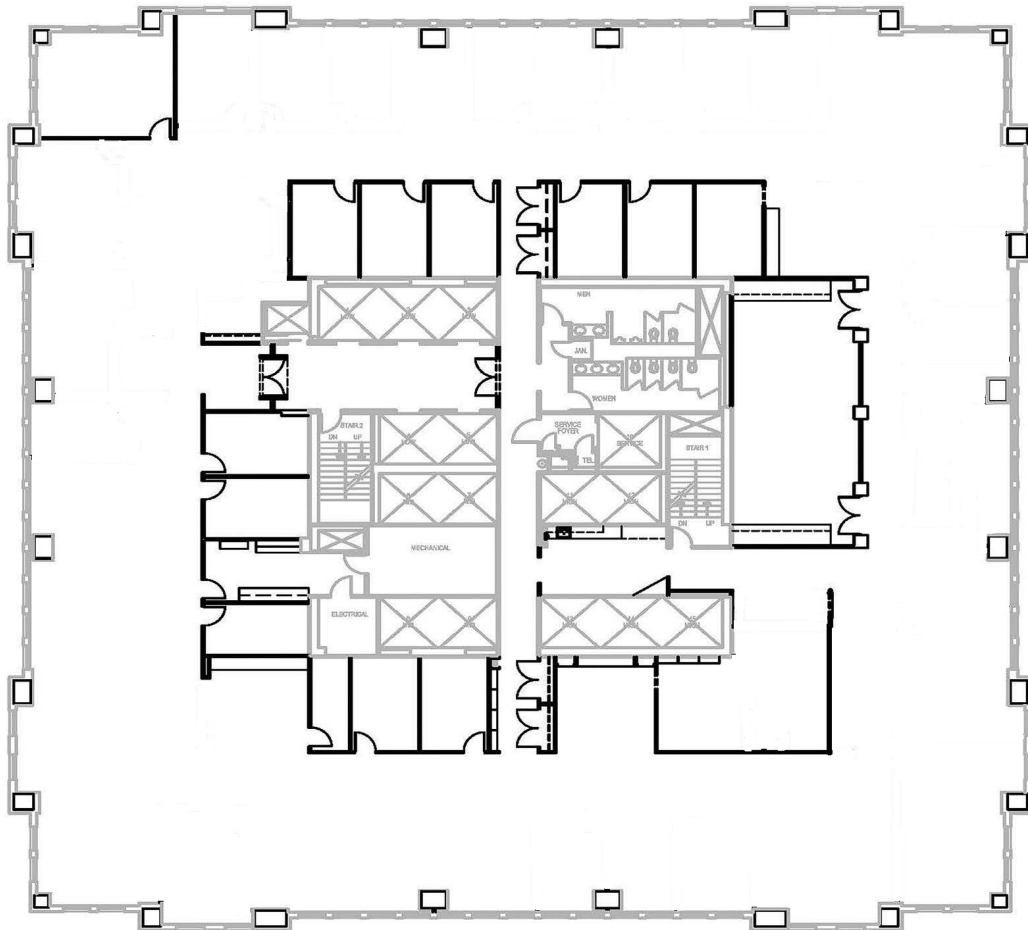

400 W MARKET

SUITE 900

20,003 SF

For more information, contact:

Doug Owen, SIOR

Senior Vice President, Brokerage
doug.owen@am.jll.com
+1 502 394 2516

Yandell Wood, SIOR

Senior Vice President, Brokerage
yandell.wood@am.jll.com
+1 502 394 2518