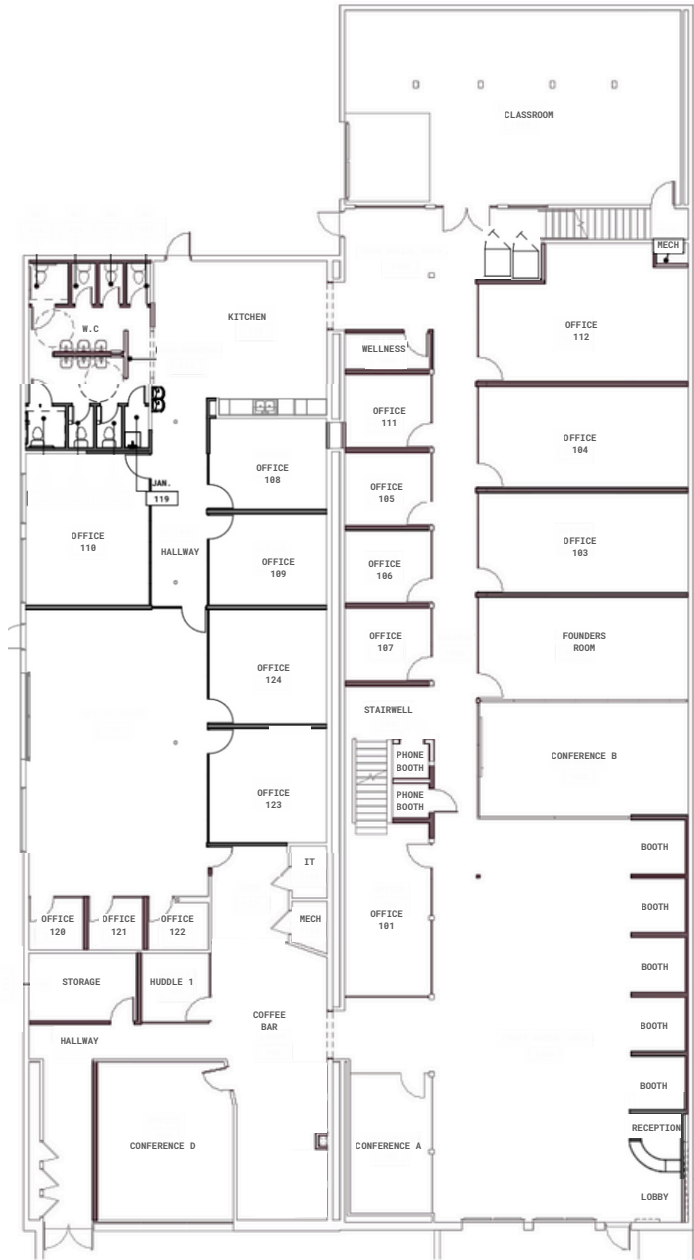

STORY MKT ST - NULU

PLAN

GROUND FLOOR FINISH PLAN
1/8" = 1'-0"