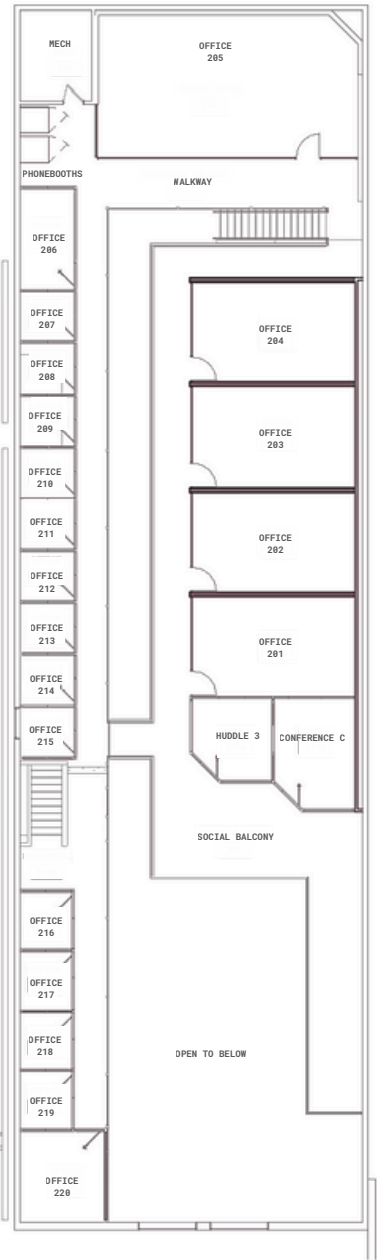

STORY MKT ST - NULU

PLAN

GROUND FLOOR FINISH PLAN
1/8" = 1'-0"