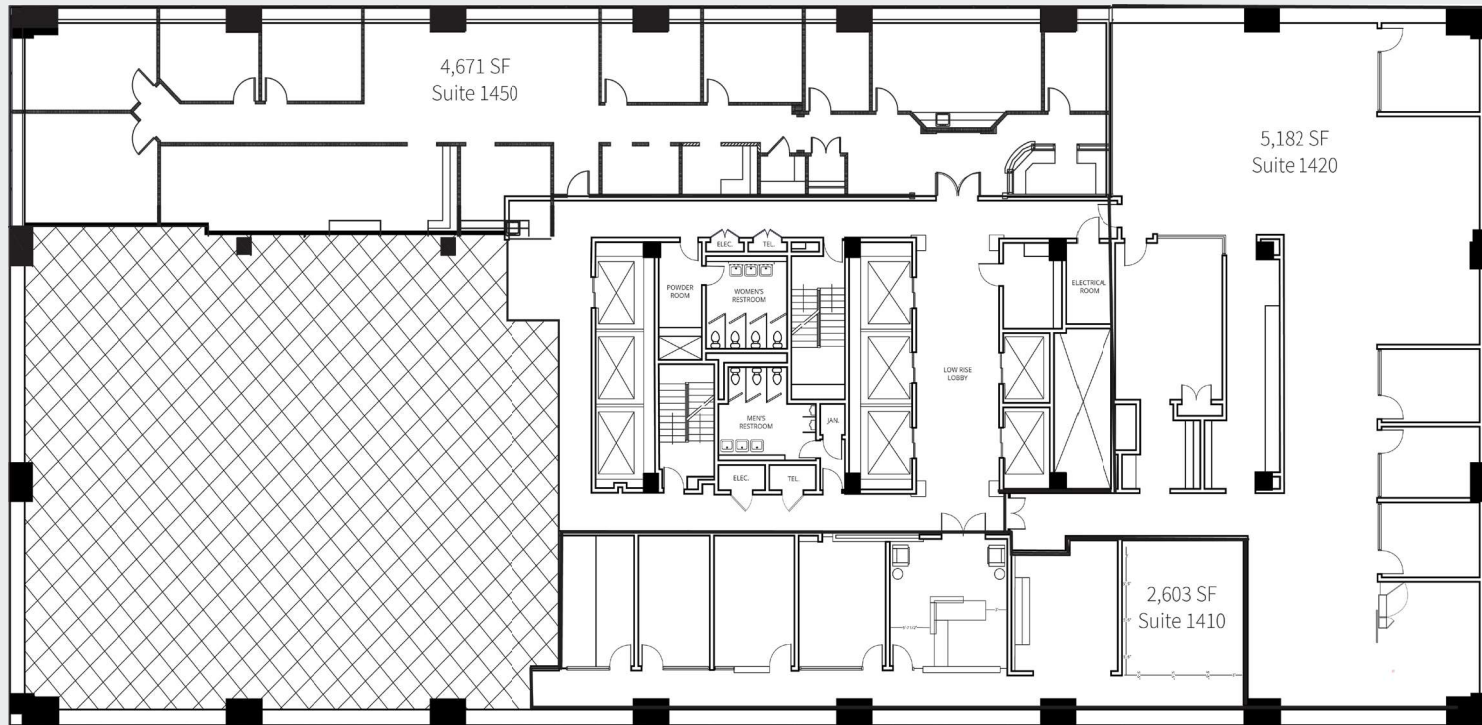

14th Floor

4,671 SF | Suite 1450

5,182 SF | Suite 1420

2,603 SF | Suite 1410

For more information, contact:

Doug Owen, SIOR

Senior Vice President
doug.owen@jll.com
+1 502 777 4724

Yandell Wood, SIOR