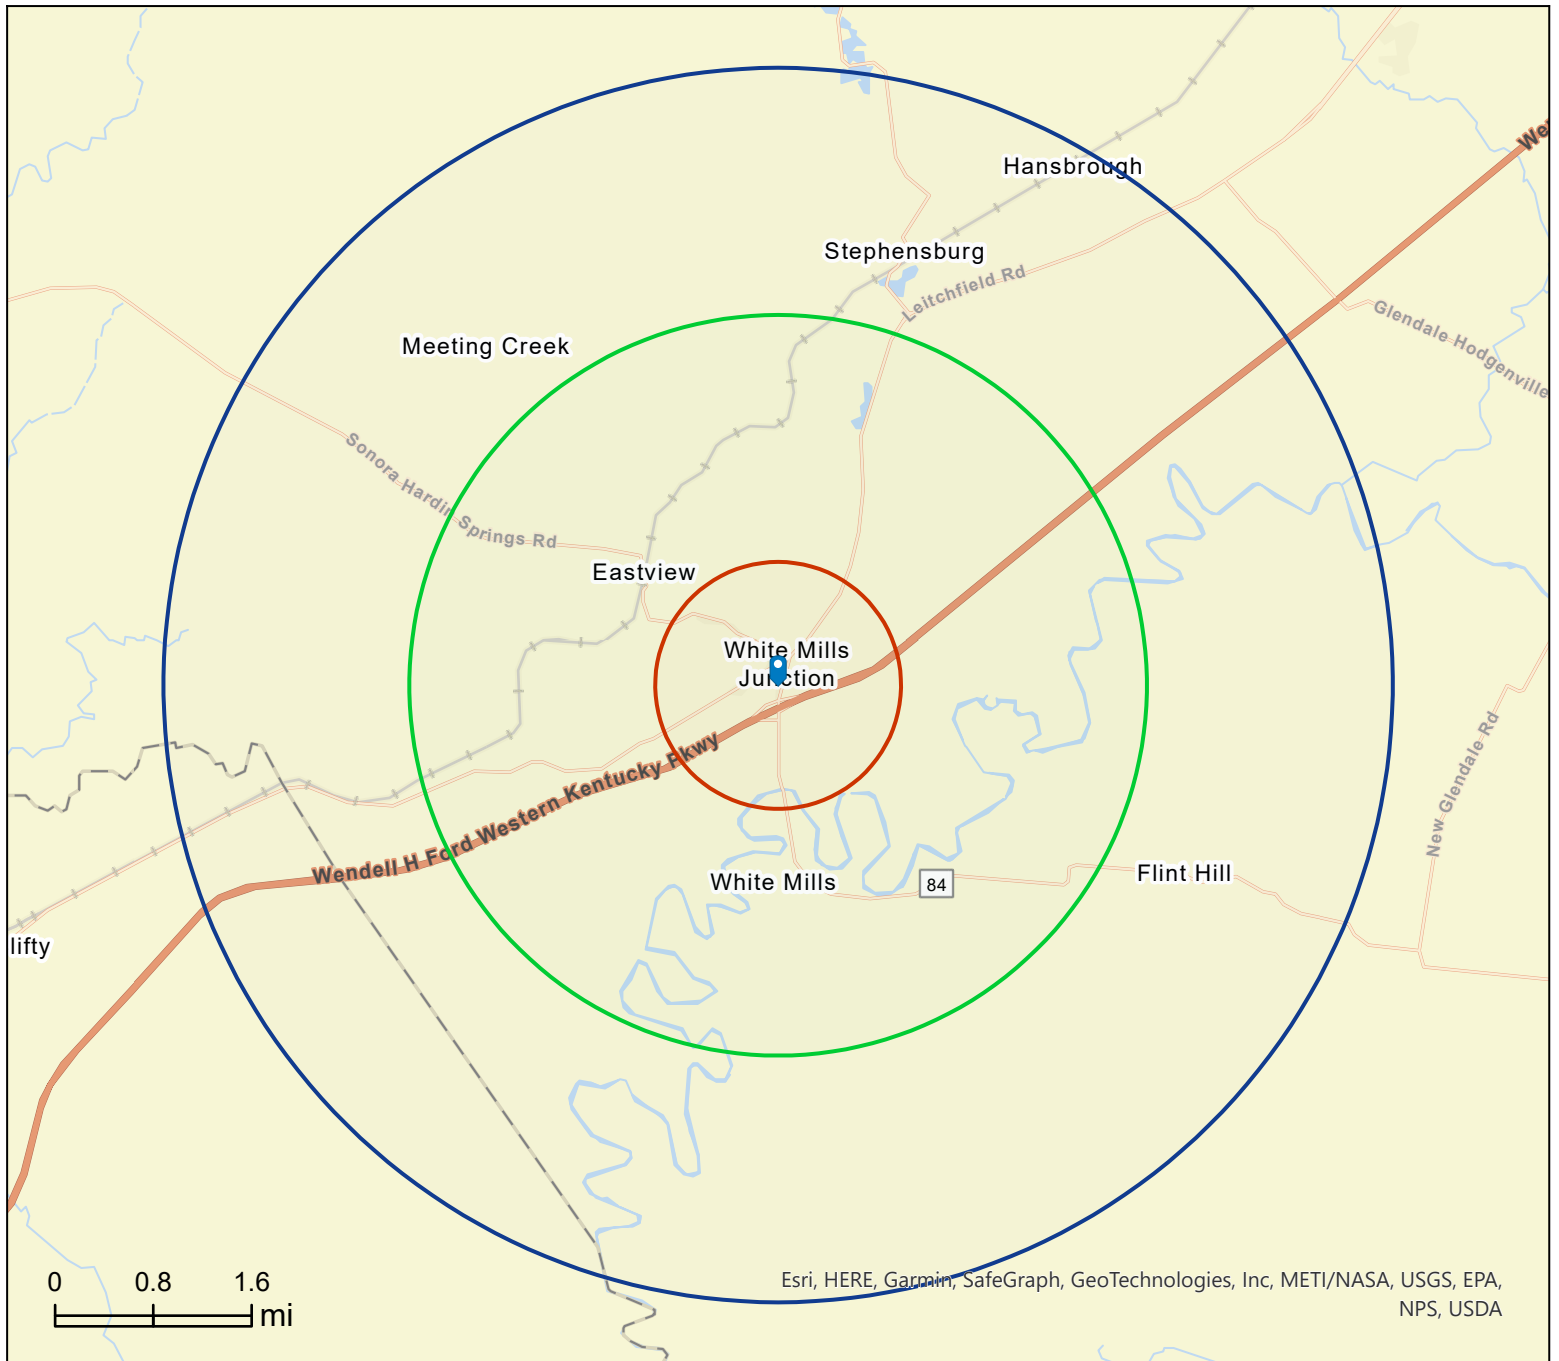

Lot 5, Sonora Hardin Springs Road, Eastview, KY
11101-11343 Sonora Hardin Springs Rd, Eastview, Kentucky, 42732
Rings: 1, 3, 5 mile radii

Prepared by Esri
Latitude: 37.57412
Longitude: -86.03745

This site is located in:

City: ---
County: Hardin County
State: Kentucky
ZIP Code: 42732
Census Tract: 21093001702
Census Block Group: 210930017023
CBSA: Elizabethtown-Fort Knox, KY Metropolitan Statistical Area