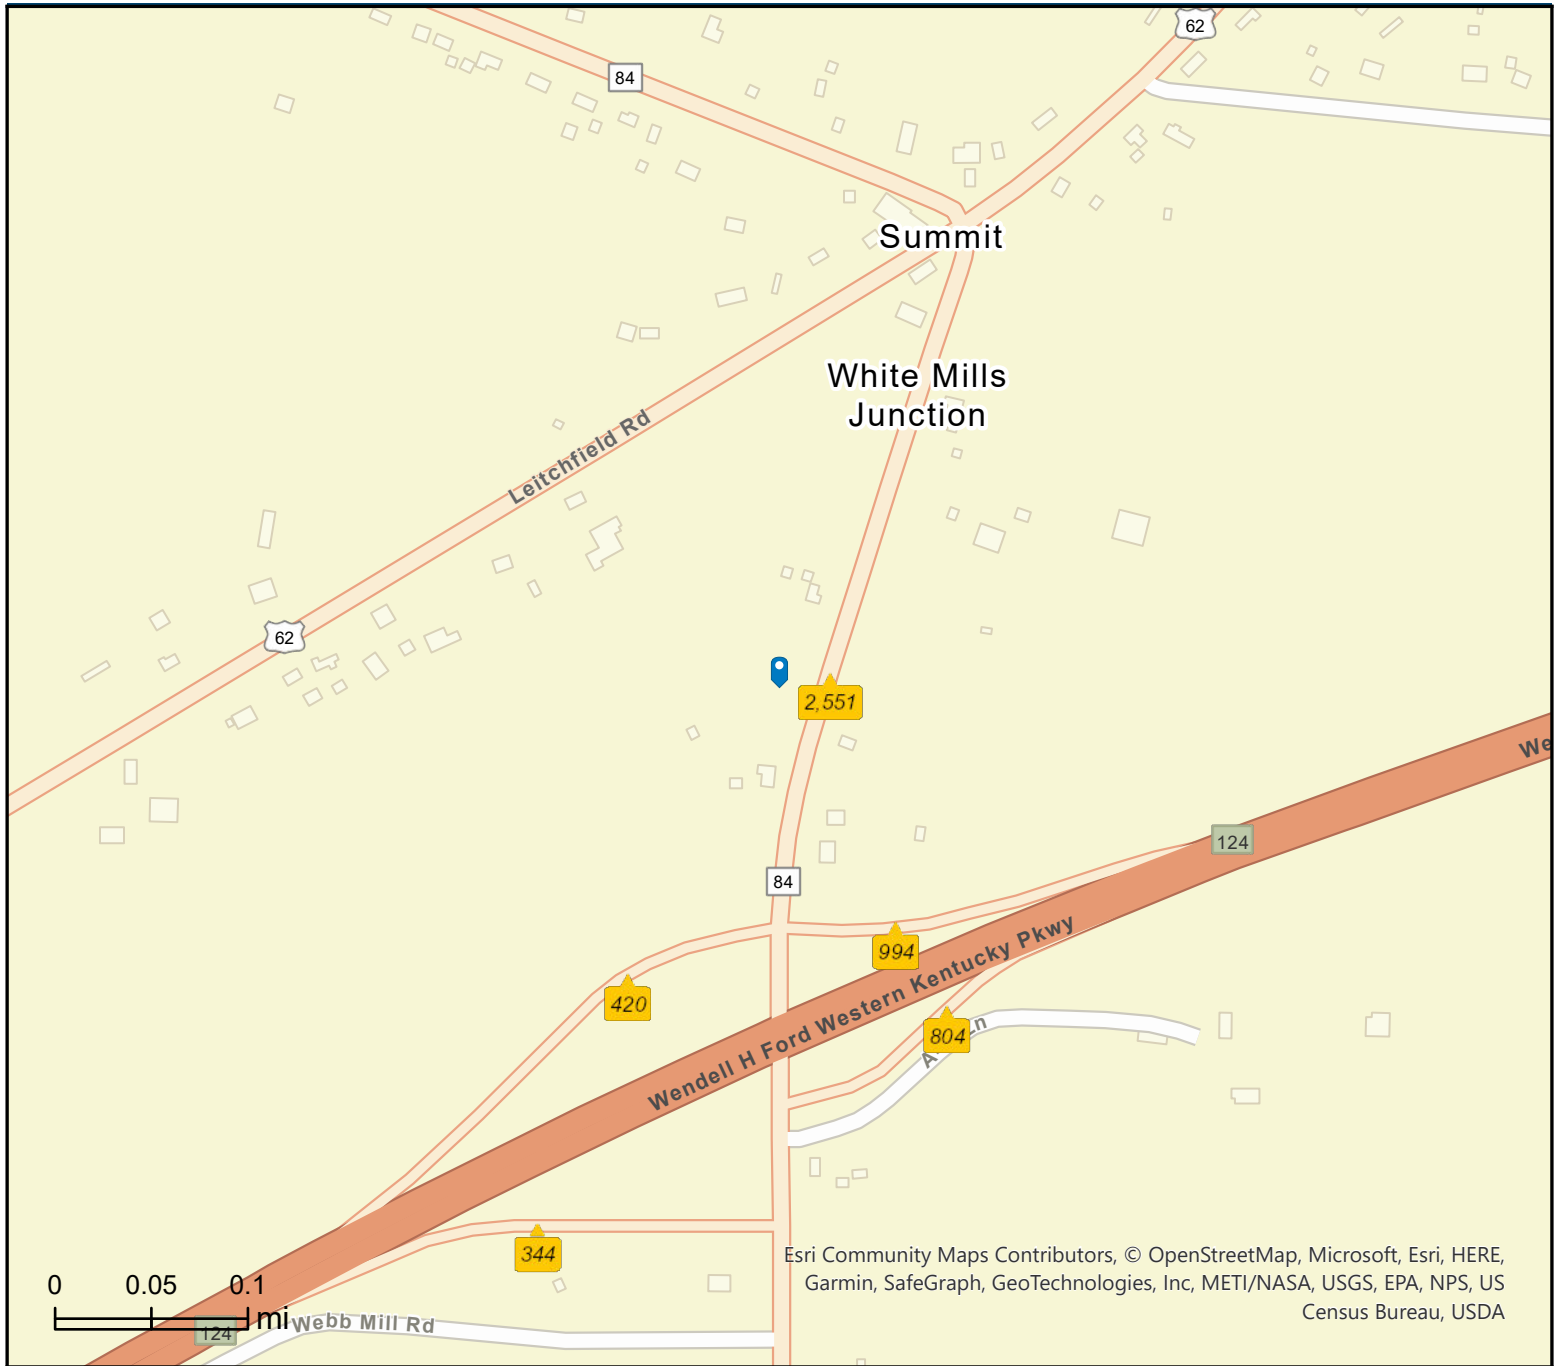

Lot 5, Sonora Hardin Springs Road, Eastview, KY  
 11101-11343 Sonora Hardin Springs Rd, Eastview, Kentucky, 42732  
 Rings: 1, 3, 5 mile radii

Prepared by Esri  
 Latitude: 37.57412  
 Longitude: -86.03745

Esri Community Maps Contributors, © OpenStreetMap, Microsoft, Esri, HERE, Garmin, SafeGraph, GeoTechnologies, Inc, METI/NASA, USGS, EPA, NPS, US Census Bureau, USDA

- Average Daily Traffic Volume**
- ▲ Up to 6,000 vehicles per day
  - ▲ 6,001 - 15,000
  - ▲ 15,001 - 30,000
  - ▲ 30,001 - 50,000
  - ▲ 50,001 - 100,000
  - ▲ More than 100,000 per day