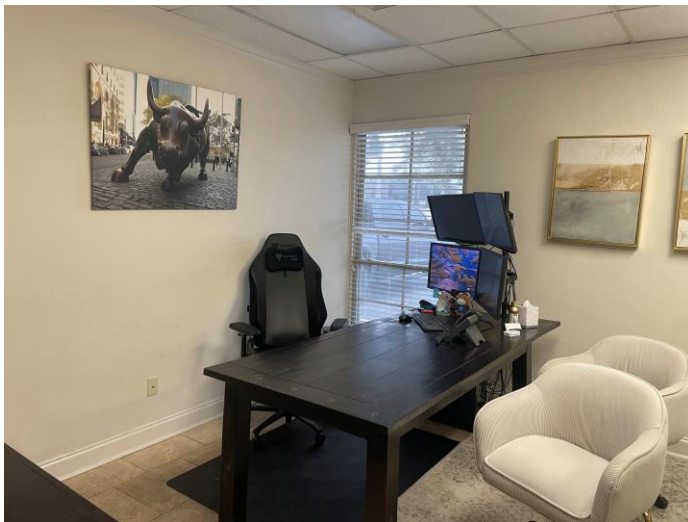

Office Unit For Sale

140 Rue Beauregard, Suite A, Lafayette, LA 70508

MAESTRI·MURRELL INC.
REAL ESTATE

Ben Stalter

(225) 298-1250
bstalter@mmcre.com

Drew Gonzales

(225) 298-1250
dgonzales@mmcre.com

Maestri-Murrell, Inc | 9018 Jefferson Highway, Baton Rouge, LA 70809 | www.mmcre.com