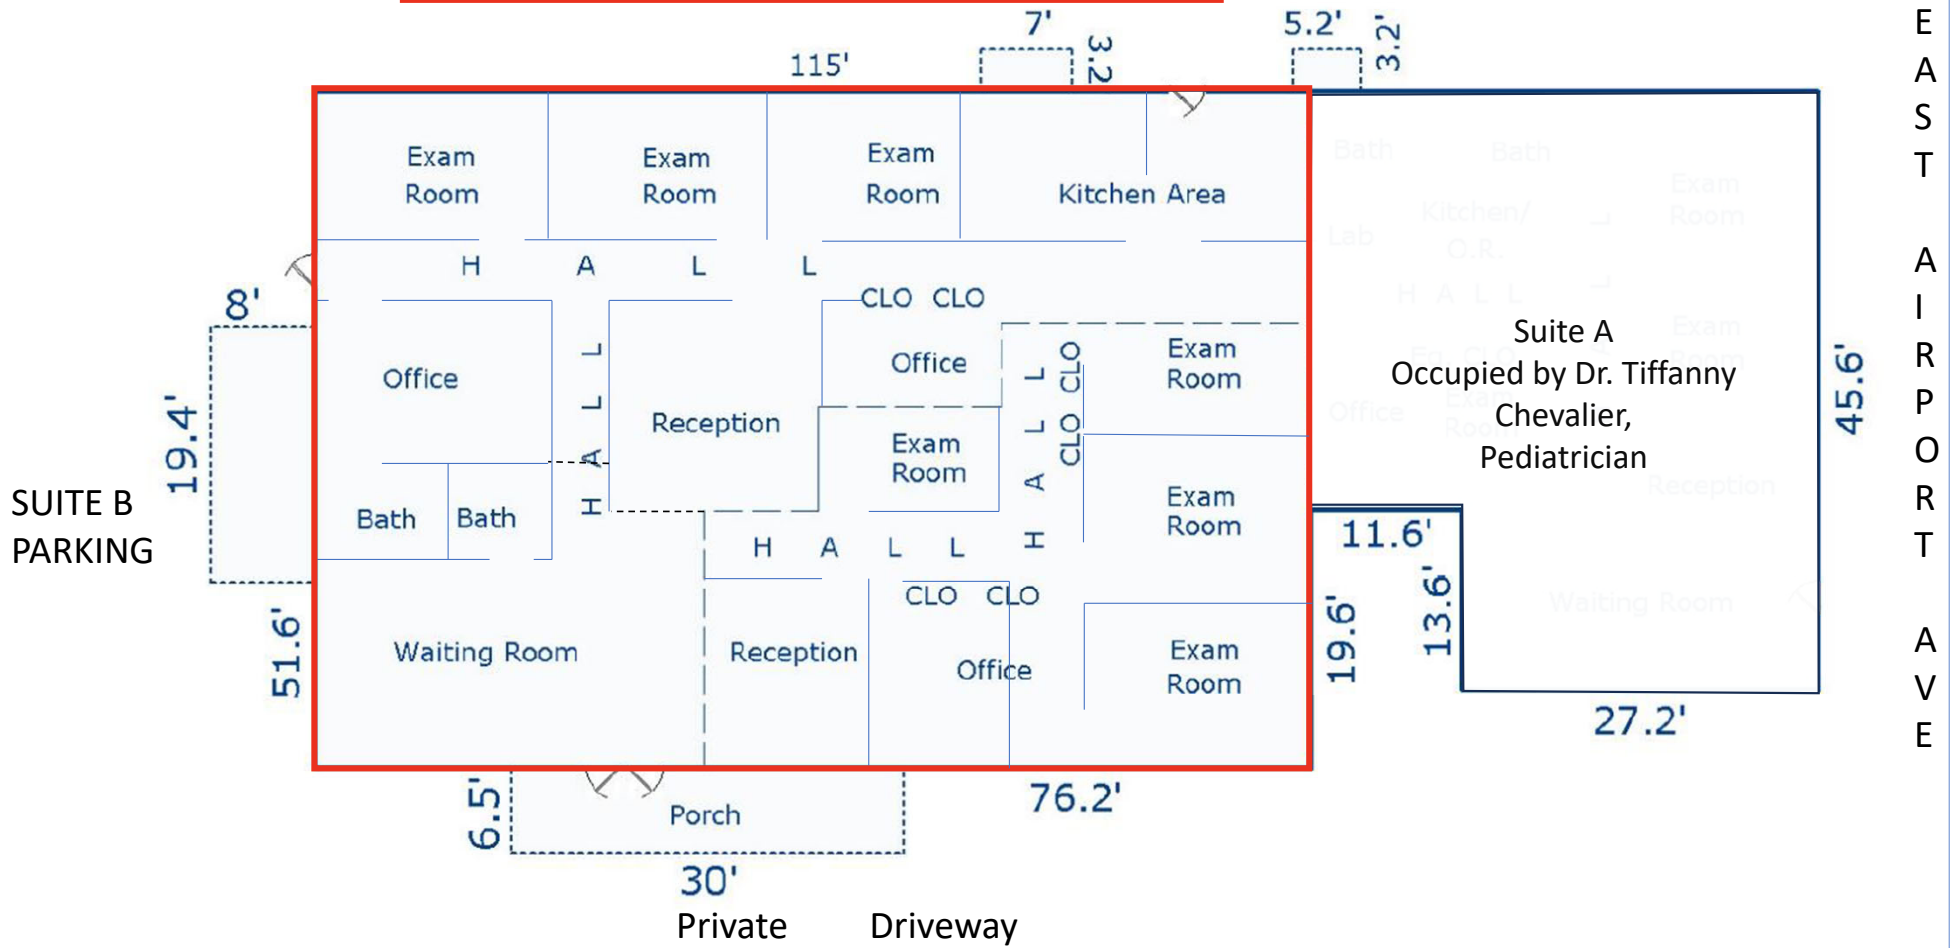

Floor Plan

719 E. Airport Avenue, Baton Rouge, LA 70806
Suite B +/- 3,876 SF

April 2026 ** all measurements are approximated