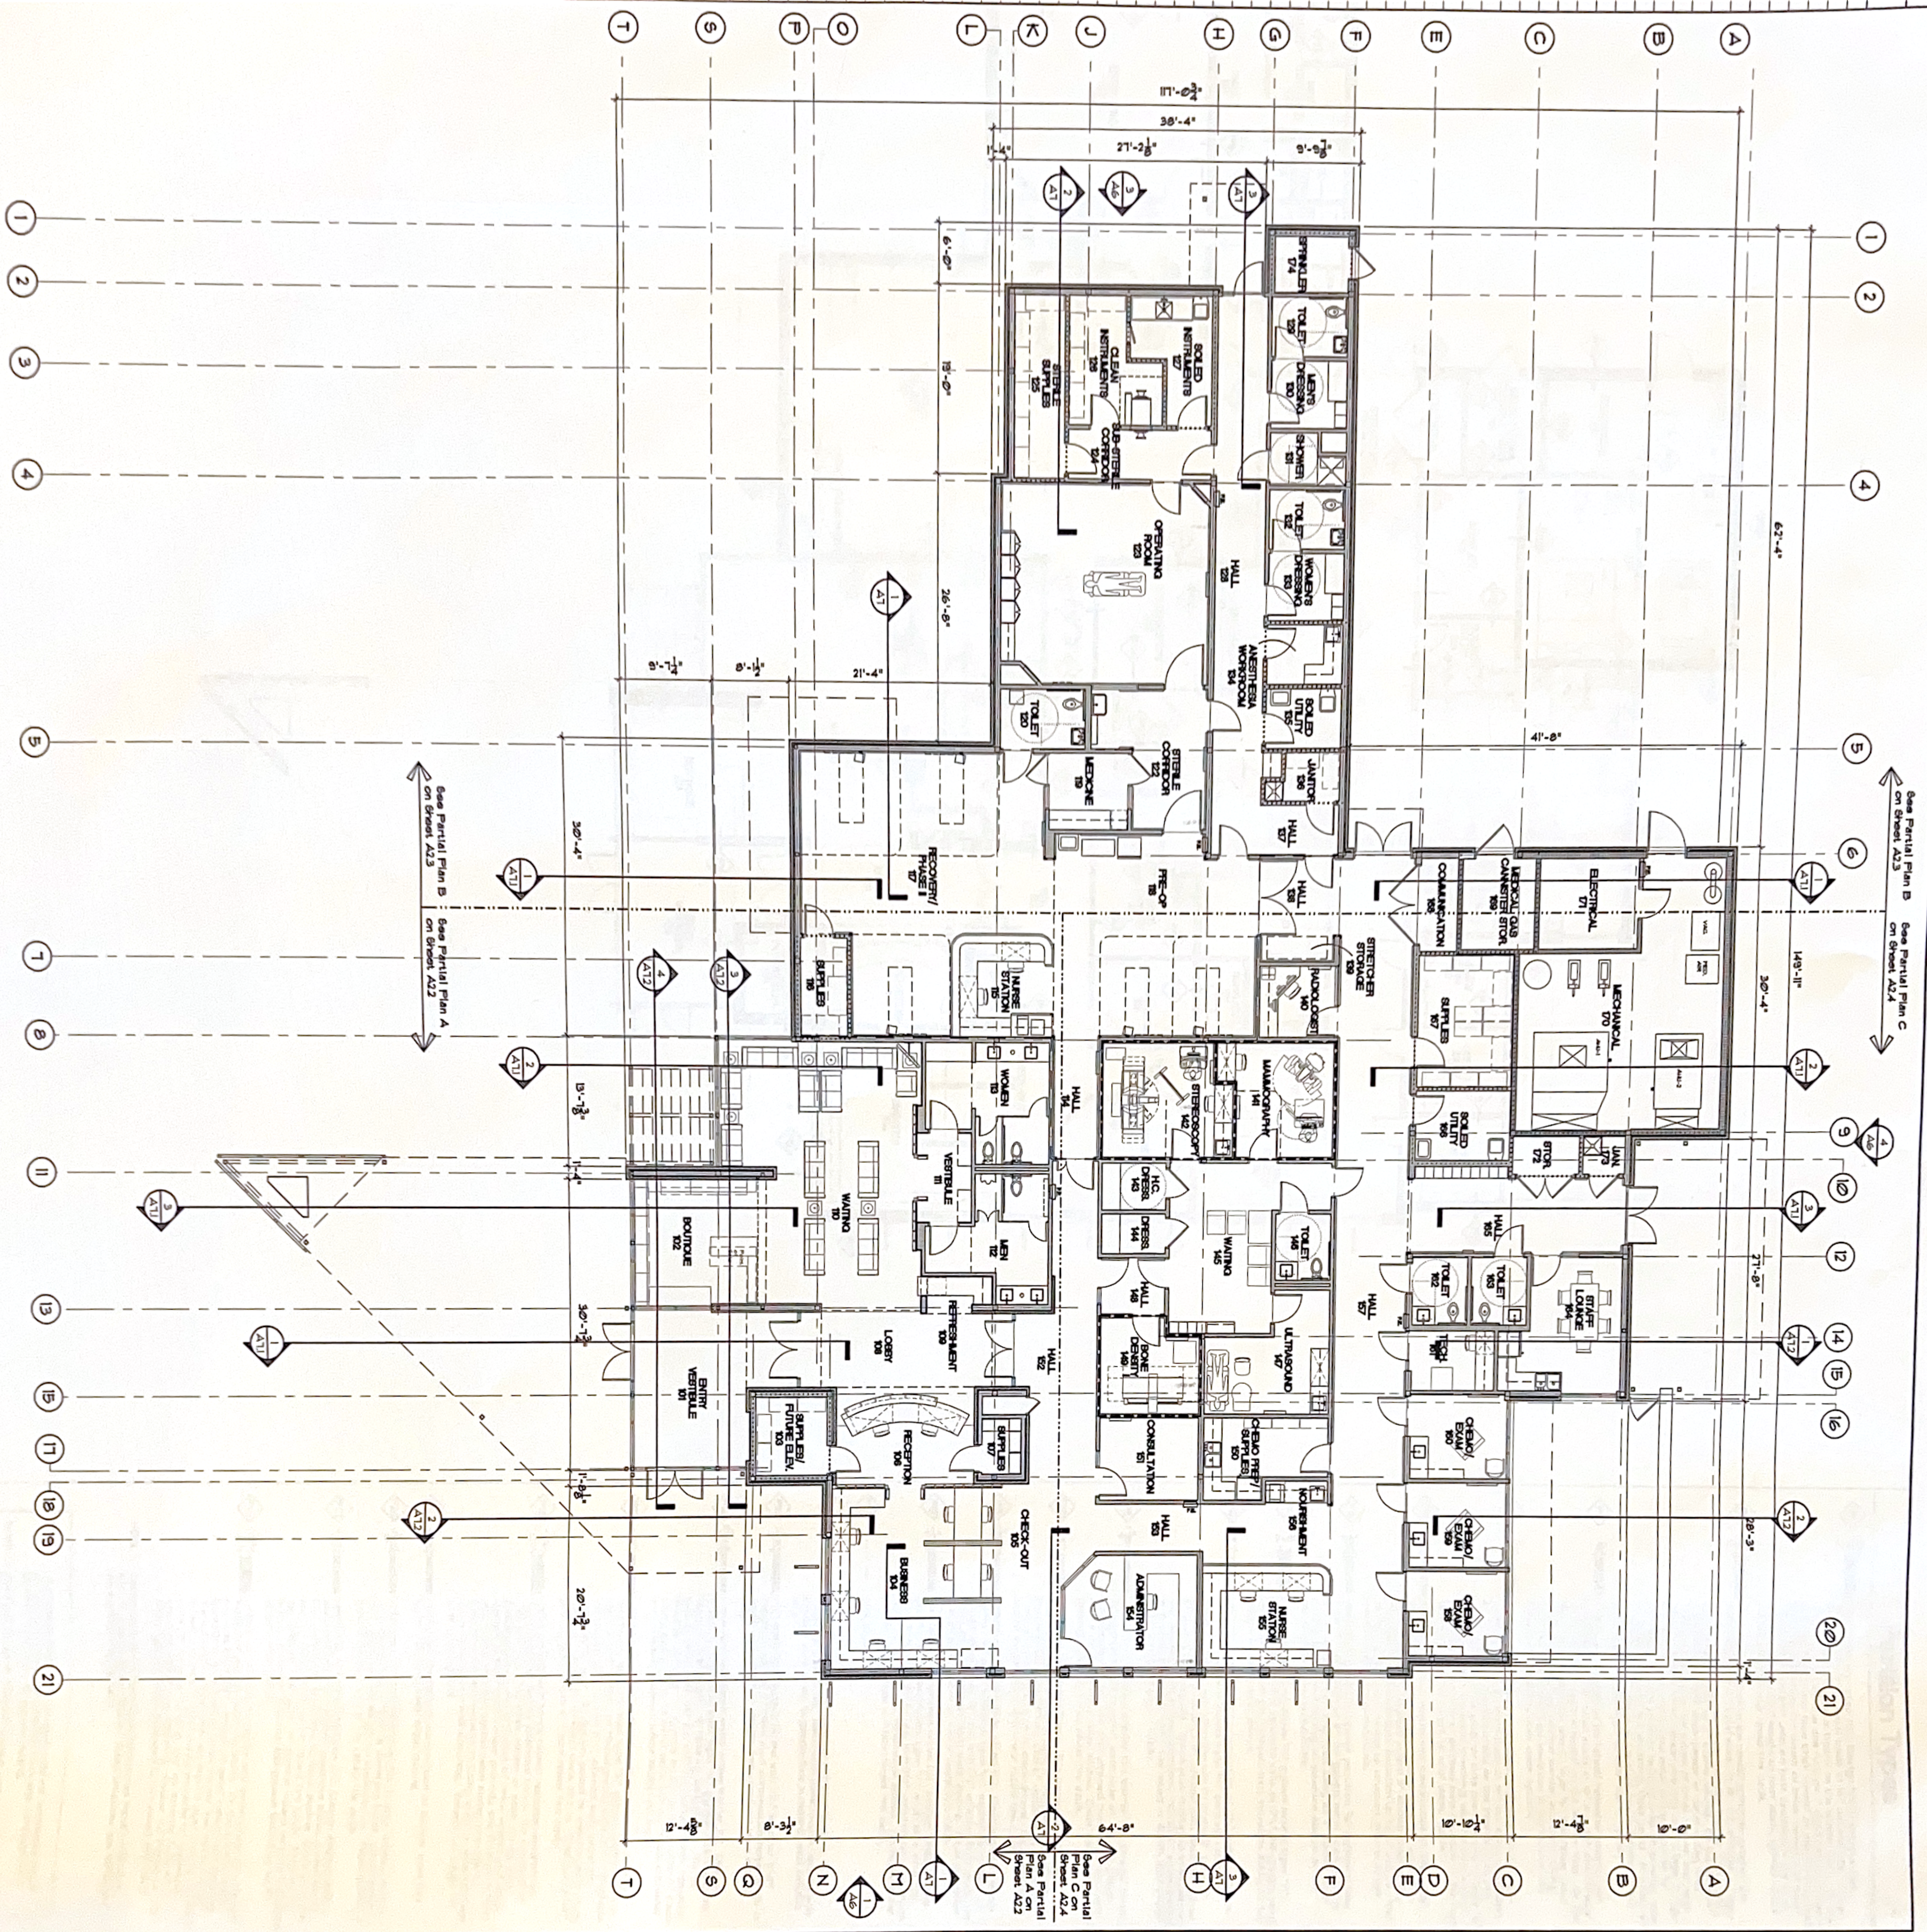

# Breast Care Center

## Houma, Louisiana

**SHEET CONTENTS**  
Finish Schedule,  
1/8" Floor Plan

project	200613
date	April 2007
drawn	KM
revisions	
number	date
1	Nov 1, 2007

1 Construction Floor Plan

1 Construction Floor Plan