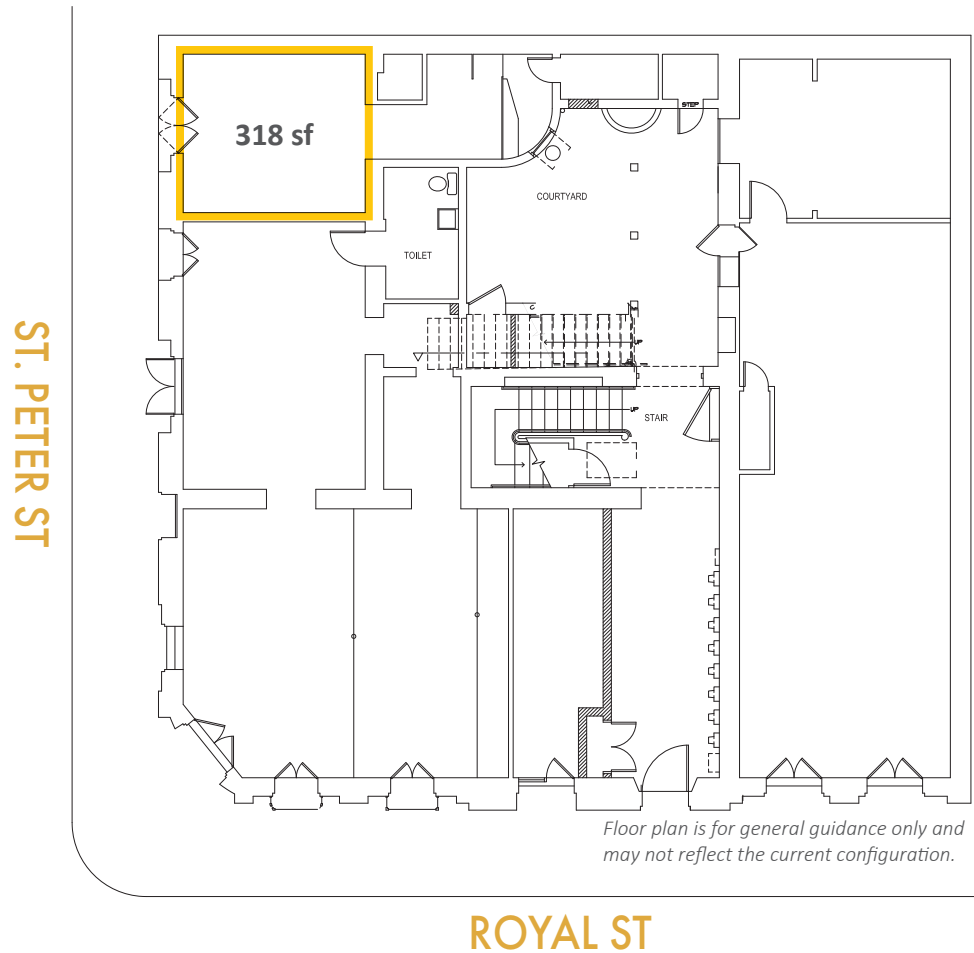

636 ST. PETER ST FLOOR PLAN

CORPORATE REALTY

SYDNEY ANDERSON REALTY

Sydney Anderson
sanderson@corp-realty.com
504.236.7507