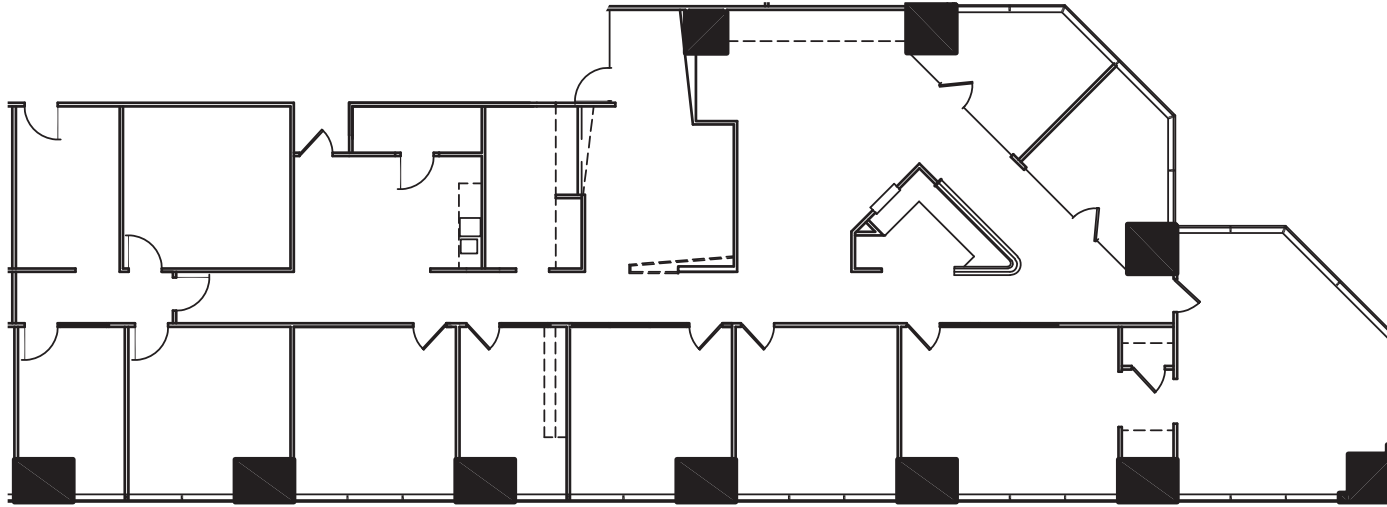

Floor 34
Suite 3450
5,513 rsf

ENERGY CENTRE
1100 Poydras Street
New Orleans, LA 70163

FOR LEASING INQUIRIES, PLEASE CONTACT:

Scott Graf, CCIM
Corporate Realty
504.233.2108 (cell)
sgraf@corp-realty.com