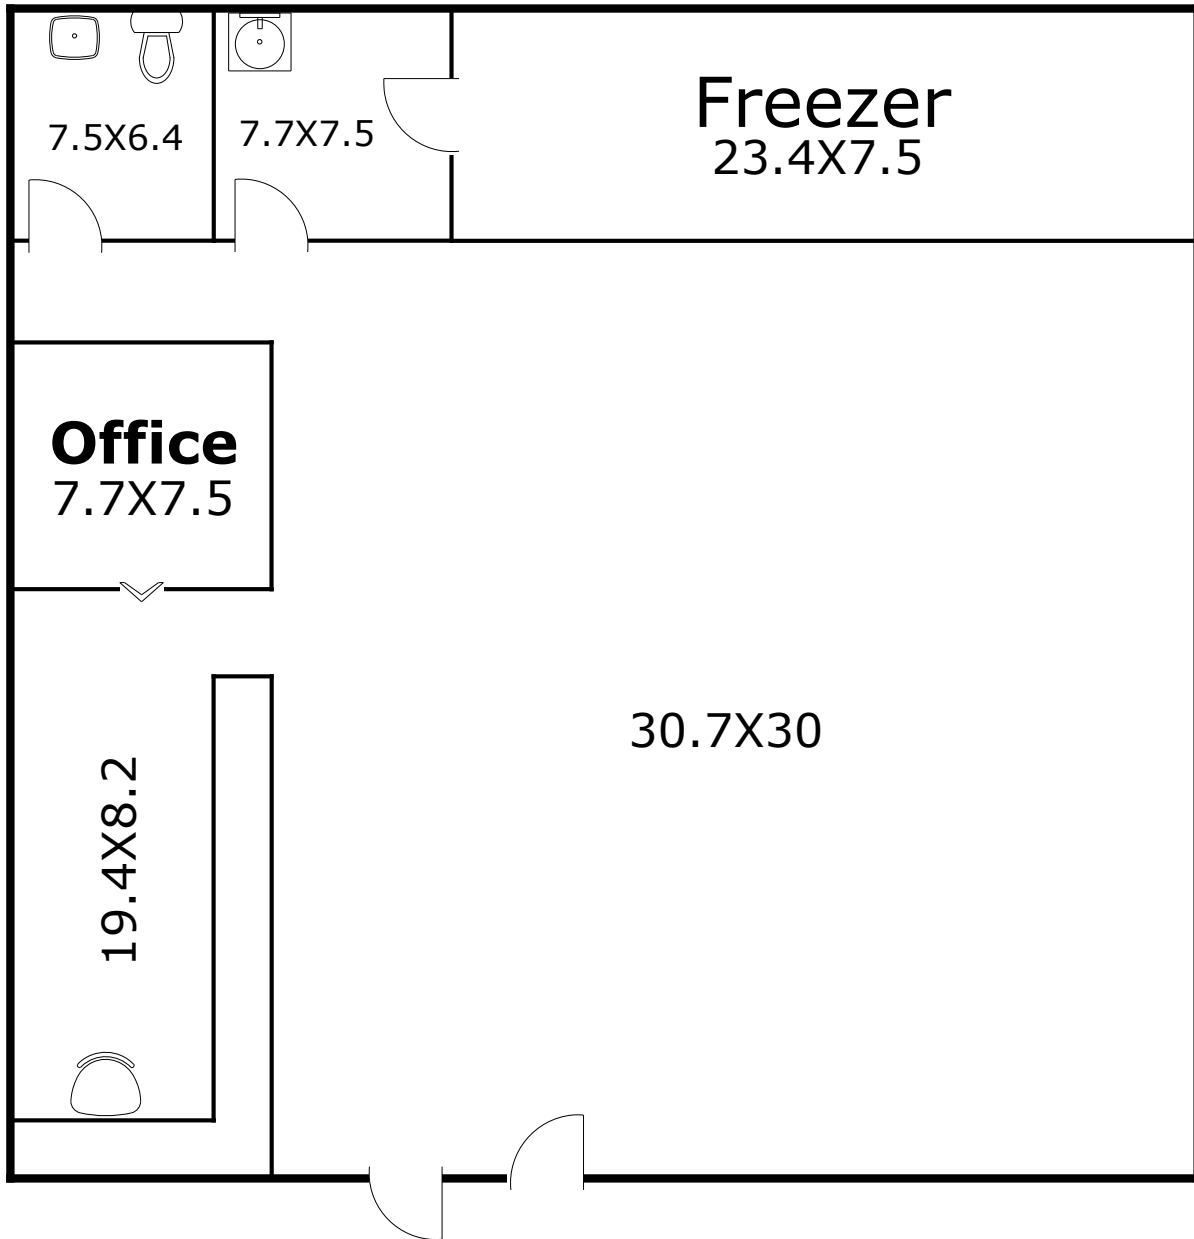

# 83483 Hwy 21

Sun

Approximately 1,648.3sqft living area

For guidance only. Measurements are approximate and are not guaranteed.