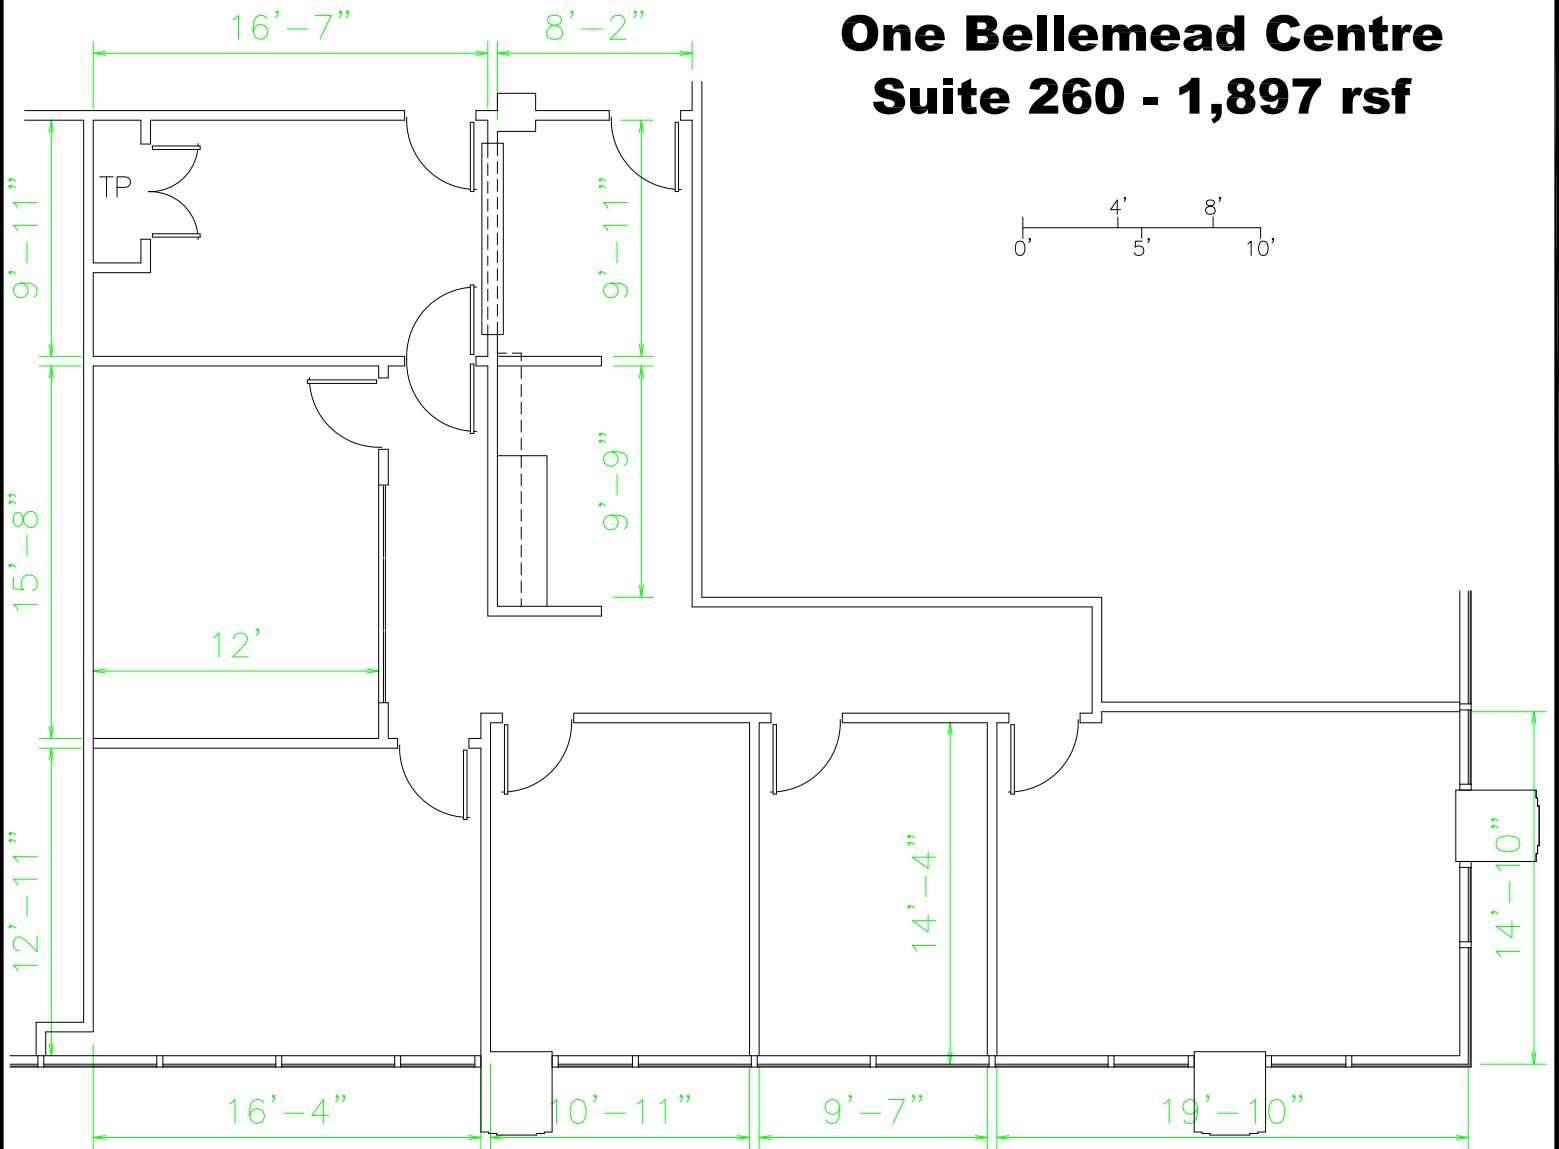

One Bellemead Centre Suite 260 - 1,897 rsf

Youree Drive Entrance

For Information Contact: JOANN WHELESS
SEALY REAL ESTATE SERVICES
318-222-8700, Ext 1113

email: JacksonW@SealyNet.com
 333 Texas Street, Suite 1050 ▪ Shreveport, Louisiana 71101