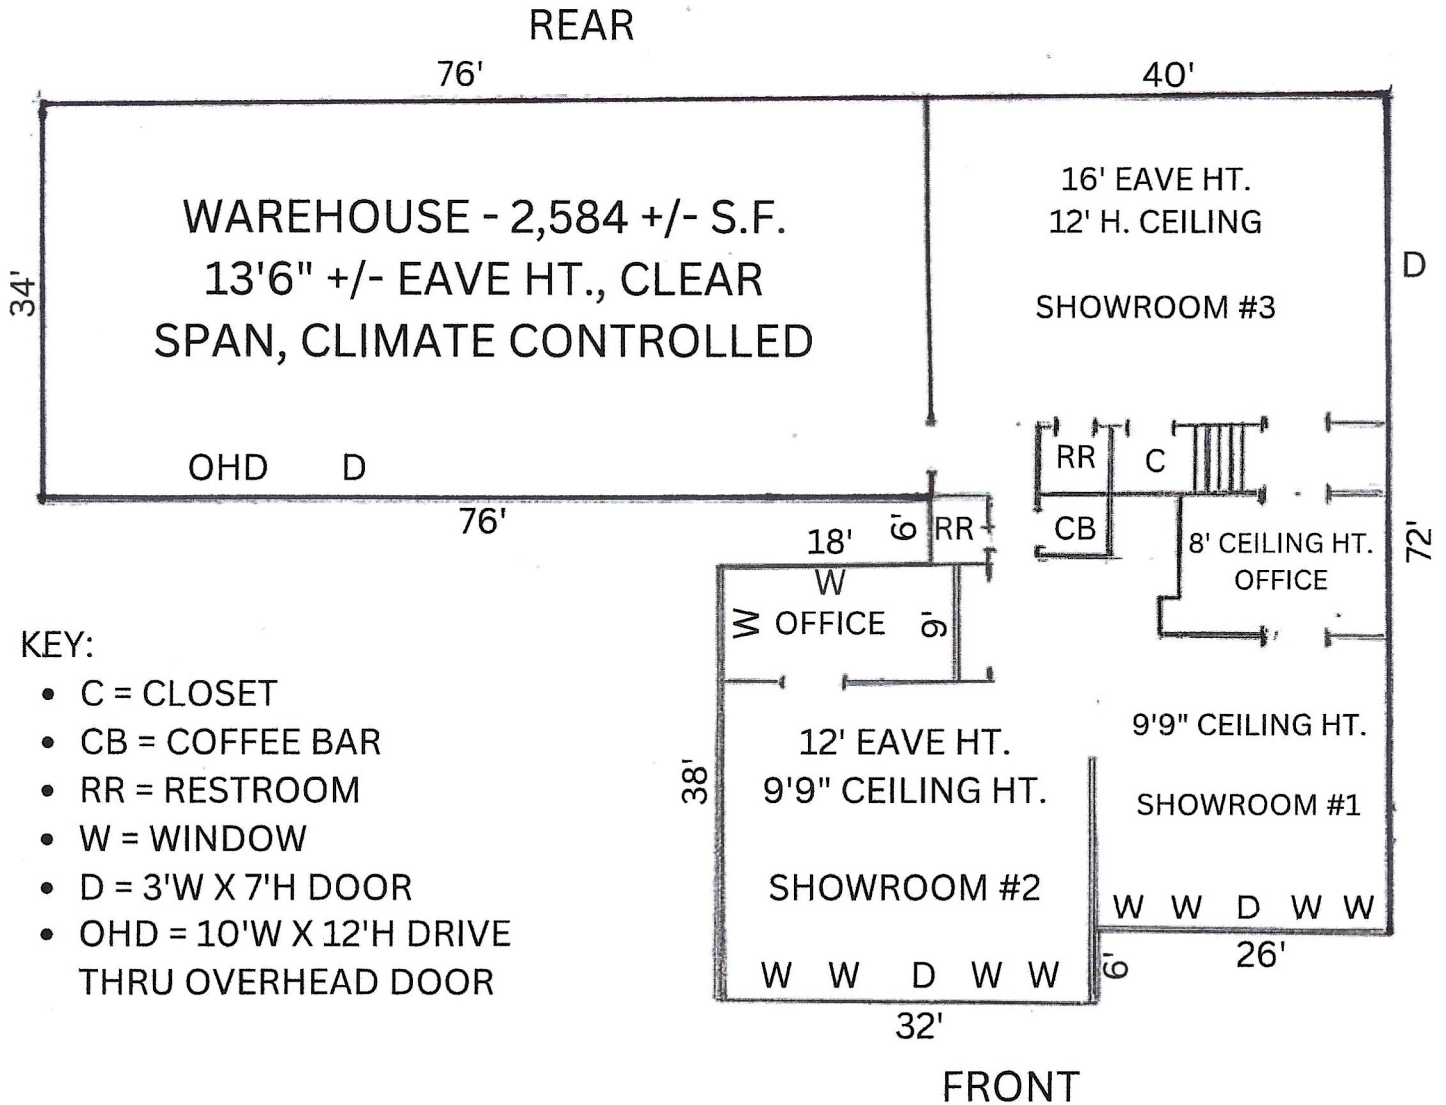

13420 COURSEY BLVD., BATON ROUGE, LA 70816
FLOOR PLAN: GROUND FLOOR - 6,232 +/- SQ. FT.

*ALL SIZES AND DIMENSIONS ARE APPROX, AND SUBJECT TO VERIFICATION, CHANGE AND CORRECTION AT ANY TIME

2/15/2024

13420 COURSEY BLVD., BATON ROUGE, LA 70816
FLOOR PLAN: MEZZANINE - 530 +/- SQ. FT.

*ALL SIZES AND DIMENSIONS ARE APPROX, AND SUBJECT TO VERIFICATION, CHANGE AND CORRECTION AT ANY TIME

2/15/2024