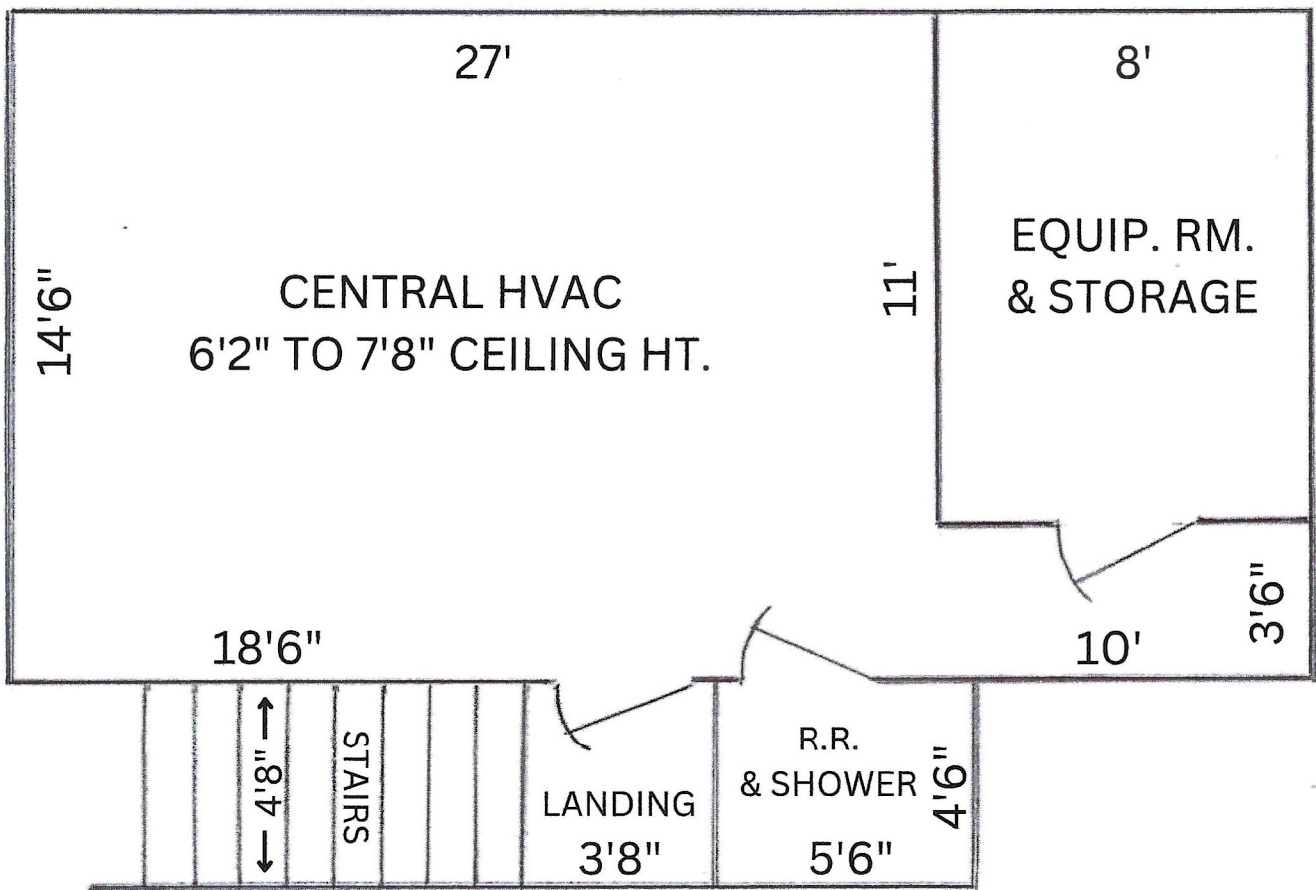

13420 COURSEY BLVD., BATON ROUGE, LA 70816
FLOOR PLAN: GROUND FLOOR - 6,232 +/- SQ. FT.

*ALL SIZES AND DIMENSIONS ARE APPROX, AND SUBJECT TO VERIFICATION, CHANGE AND CORRECTION AT ANY TIME

2/15/2024

13420 COURSEY BLVD., BATON ROUGE, LA 70816
FLOOR PLAN: MEZZANINE - 530 +/- SQ. FT.

*ALL SIZES AND DIMENSIONS ARE APPROX, AND SUBJECT TO VERIFICATION, CHANGE AND CORRECTION AT ANY TIME

2/15/2024