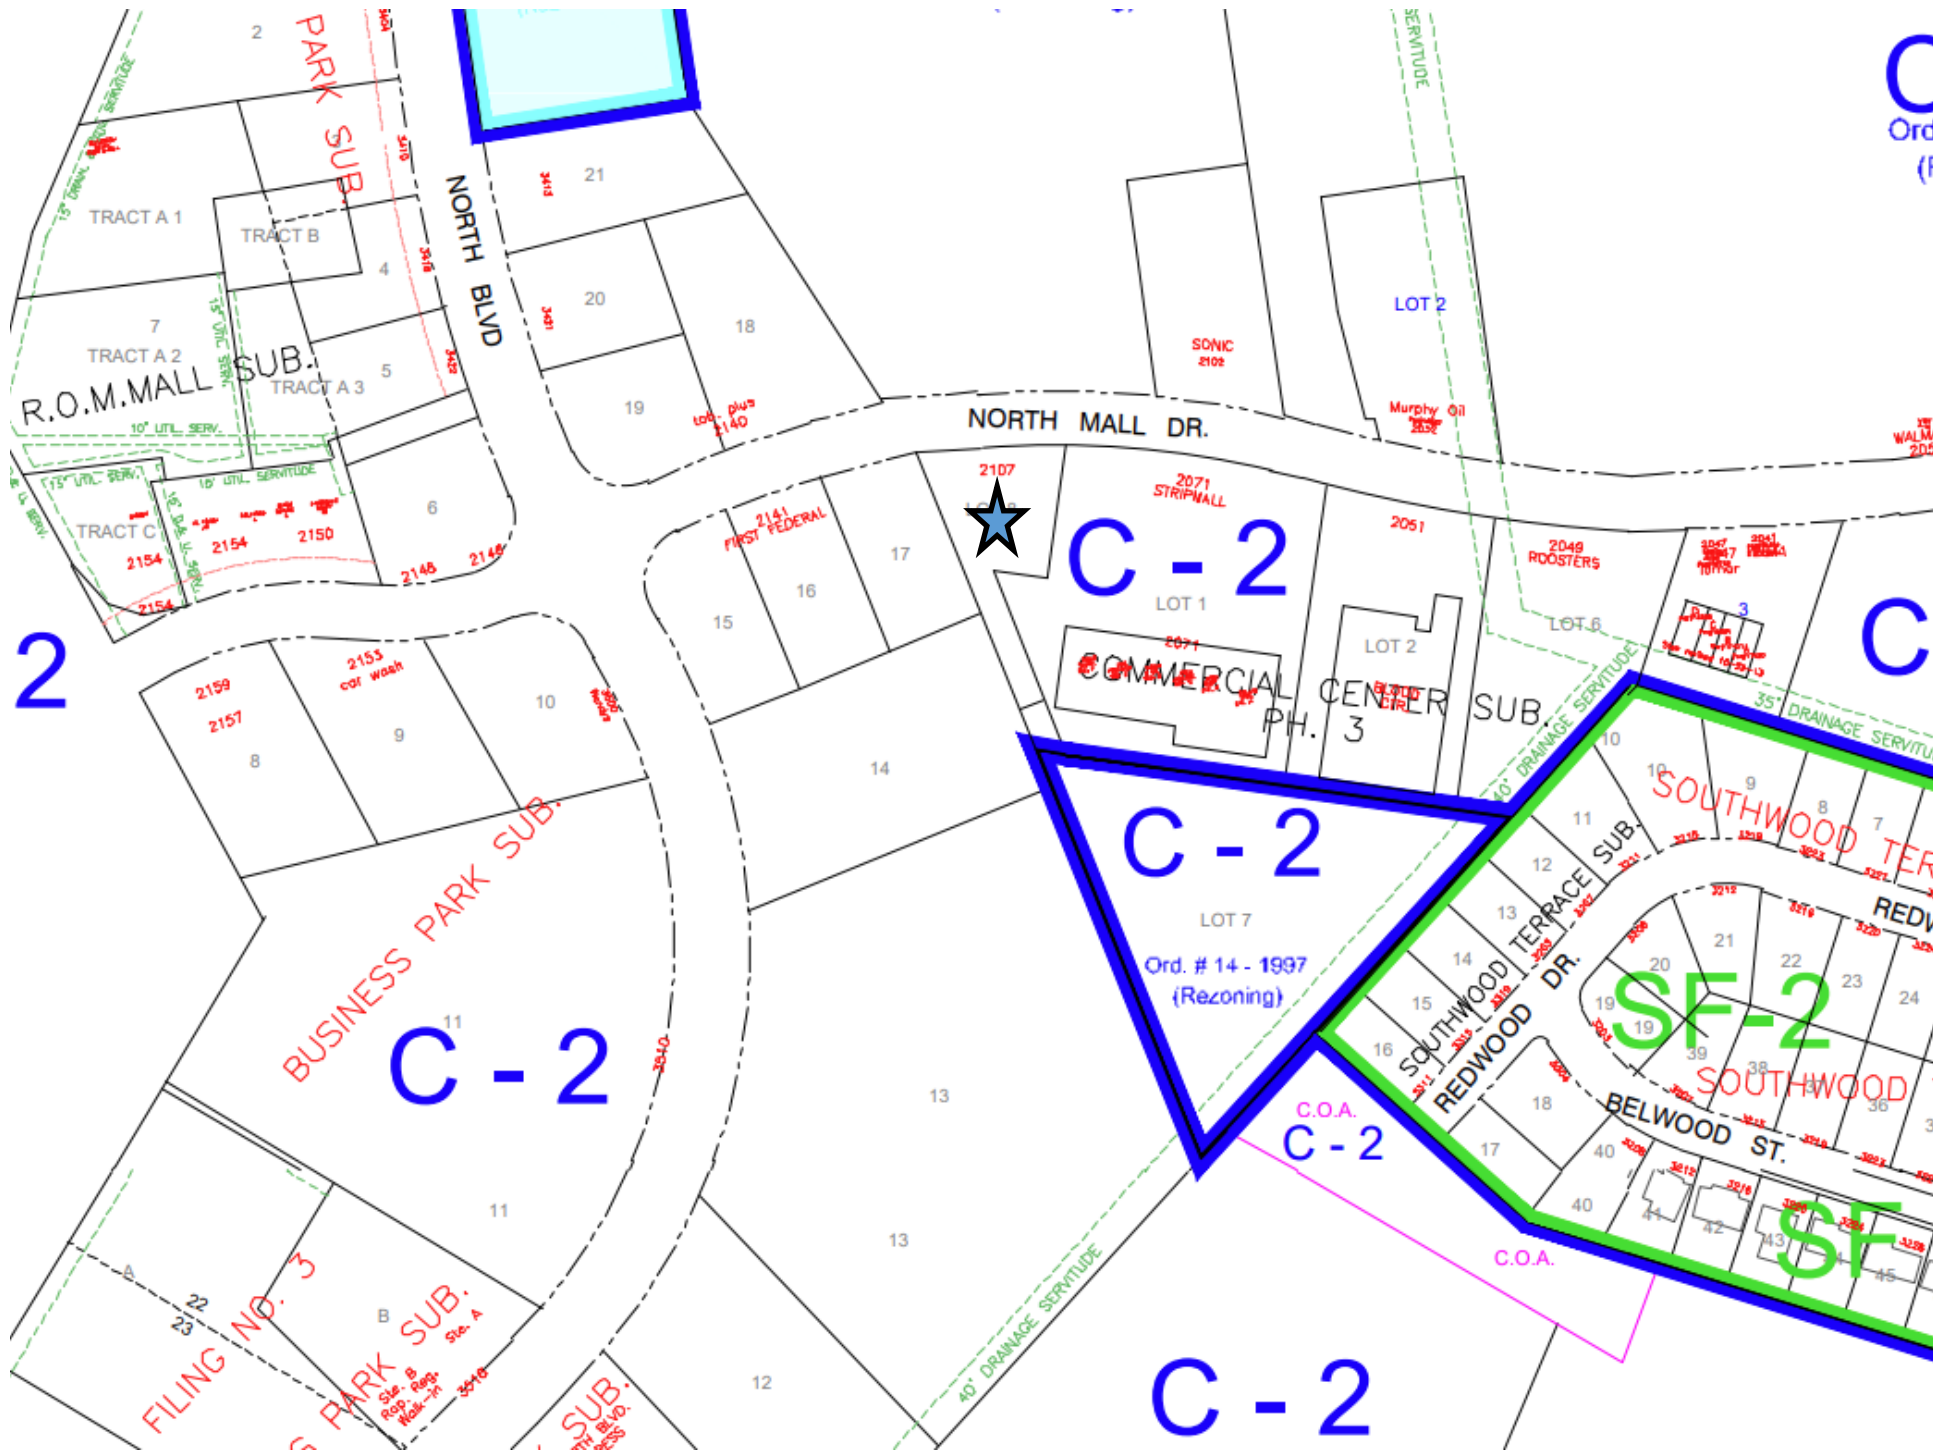

City of Alexandria Zoning Map

2107 N Mall Drive, Alexandria, LA 71301