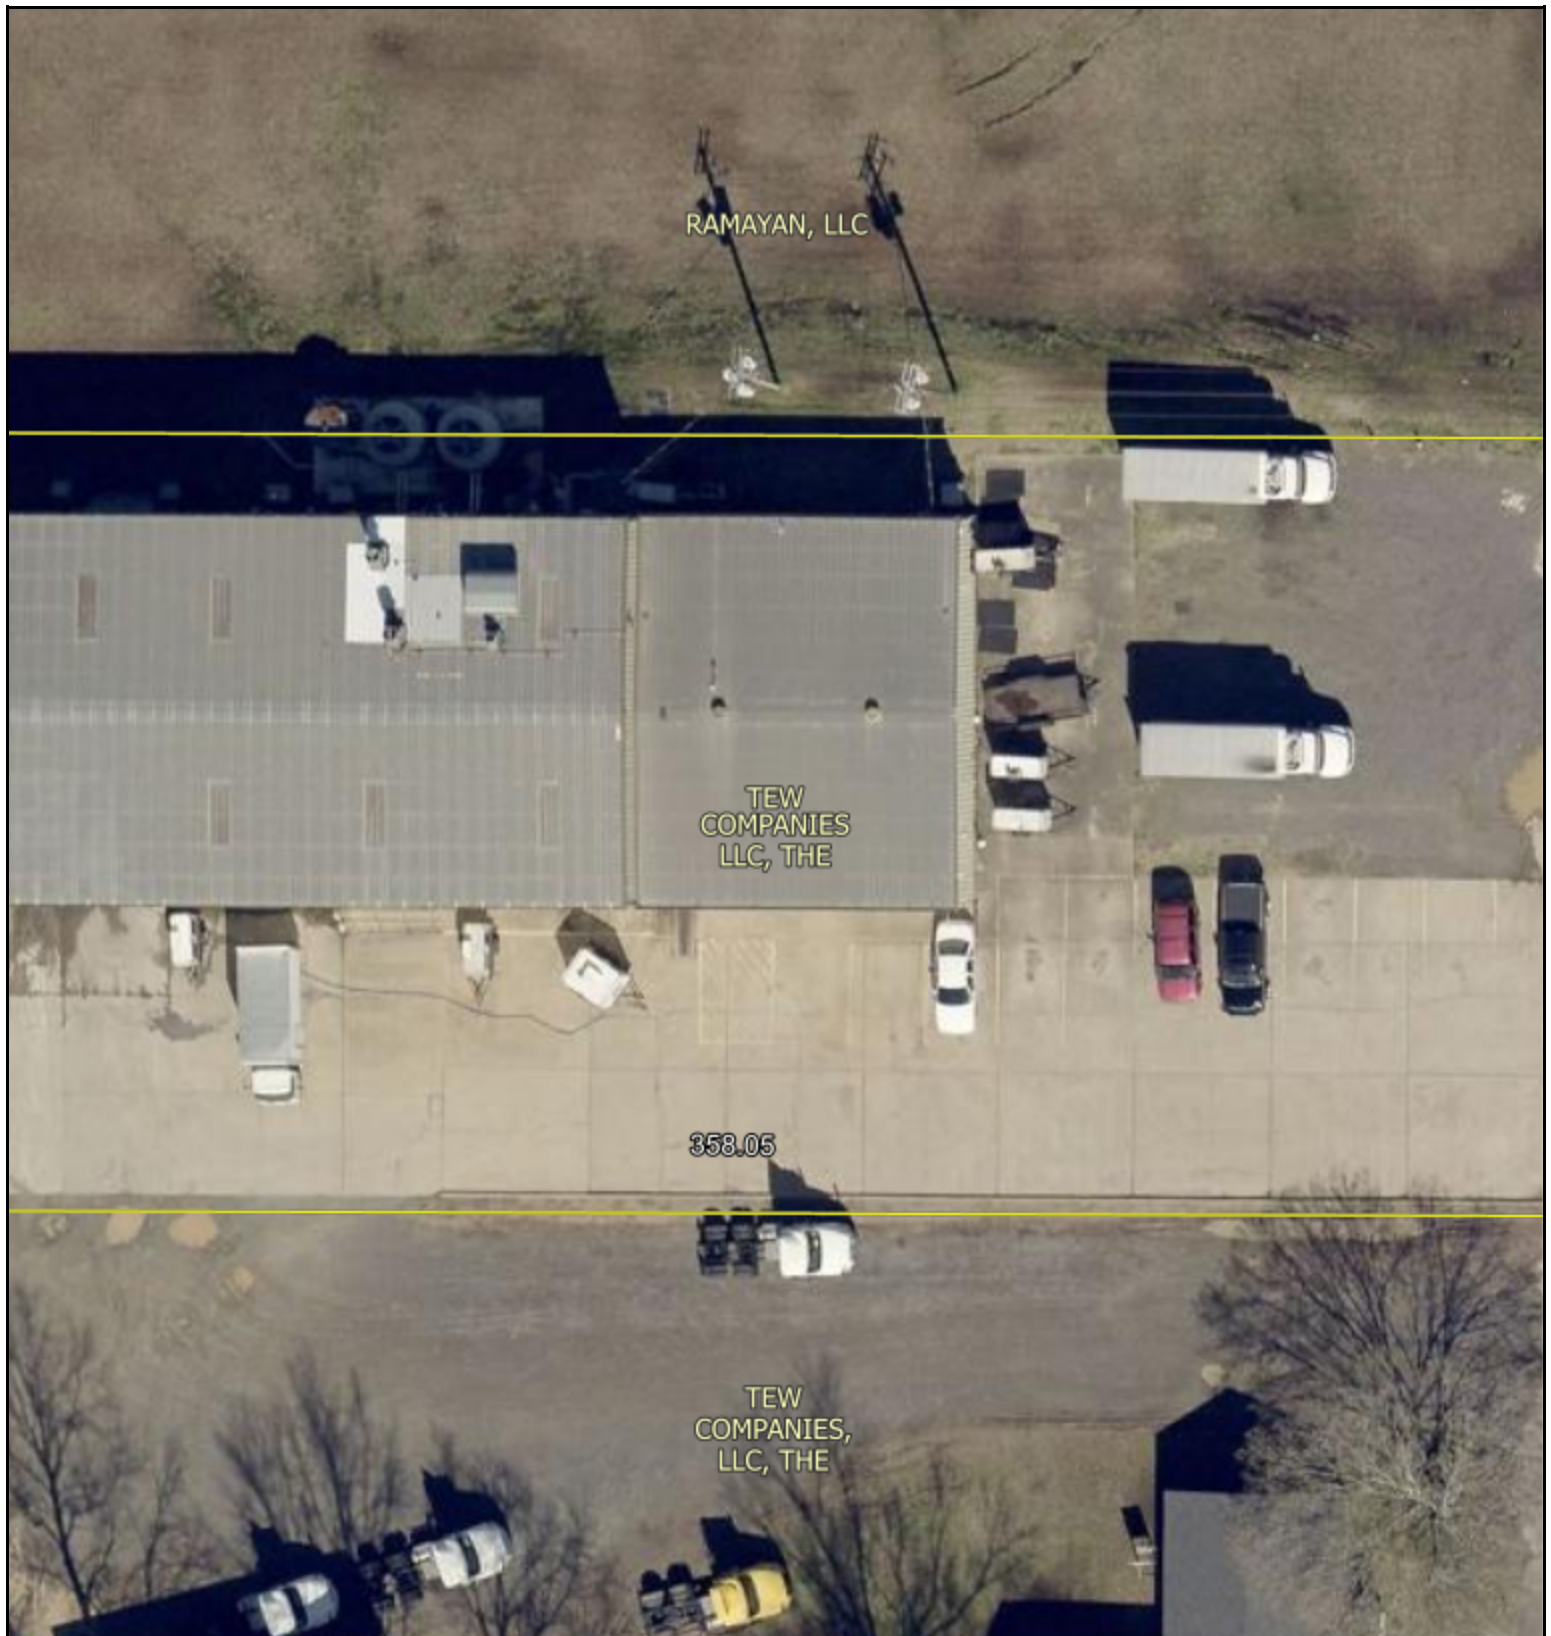

Caddo Parish

Assessor's Office

Caddo, Assessor

Date Created: 8/22/2025

Created By: cindi@estepassociates.com

1 inch = 30 feet

This map should be used for reference purposes only and should not be considered a legal document. While every effort has been made to ensure the accuracy of this product, the publisher accepts no responsibility for any errors or omissions nor for any loss or damage alleged to be suffered by anyone as a result of the publication of this map and the notations on it, or as a result of the use or misuse of the information provided herein.