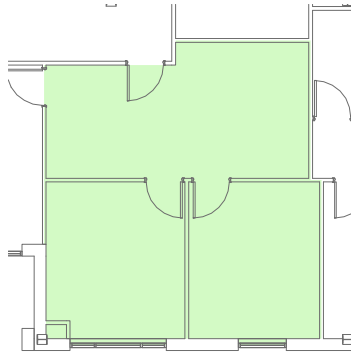

SECOND FLOOR
SUITE 200

1/16" = 1'-0" 

221 RUE DE JEAN
LAFAYETTE, LA 70508

ZILER
ARCHITECTS
A PROFESSIONAL
ARCHITECTURAL
CORPORATION

JAMES O. ZILER, ARCHITECT
SEAN R. PRIMEAUX, ARCHITECT
101 Calcoo Boulevard
Lafayette, Louisiana 70503
Ph: 337-269-6326

SECOND FLOOR

SECOND FLOOR
SUITE 200A

1/16" = 1'-0" 

221 RUE DE JEAN
LAFAYETTE, LA 70508

SECOND FLOOR