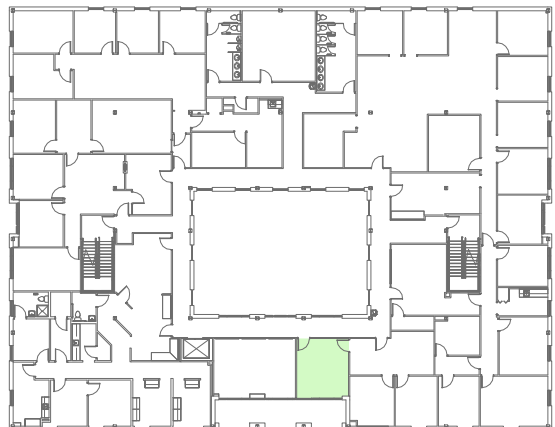

SECOND FLOOR
SUITE 200

1/16" = 1'-0" 

221 RUE DE JEAN
LAFAYETTE, LA 70508

ZILER
ARCHITECTS
A PROFESSIONAL
ARCHITECTURAL
CORPORATION

JAMES O. ZILER, ARCHITECT
SEAN R. PRIMEAUX, ARCHITECT
101 Calcoo Boulevard
Lafayette, Louisiana 70503
Ph: 337-269-6326

SECOND FLOOR

SECOND FLOOR
SUITE 200A

1/16" = 1'-0" 

221 RUE DE JEAN
LAFAYETTE, LA 70508

SECOND FLOOR