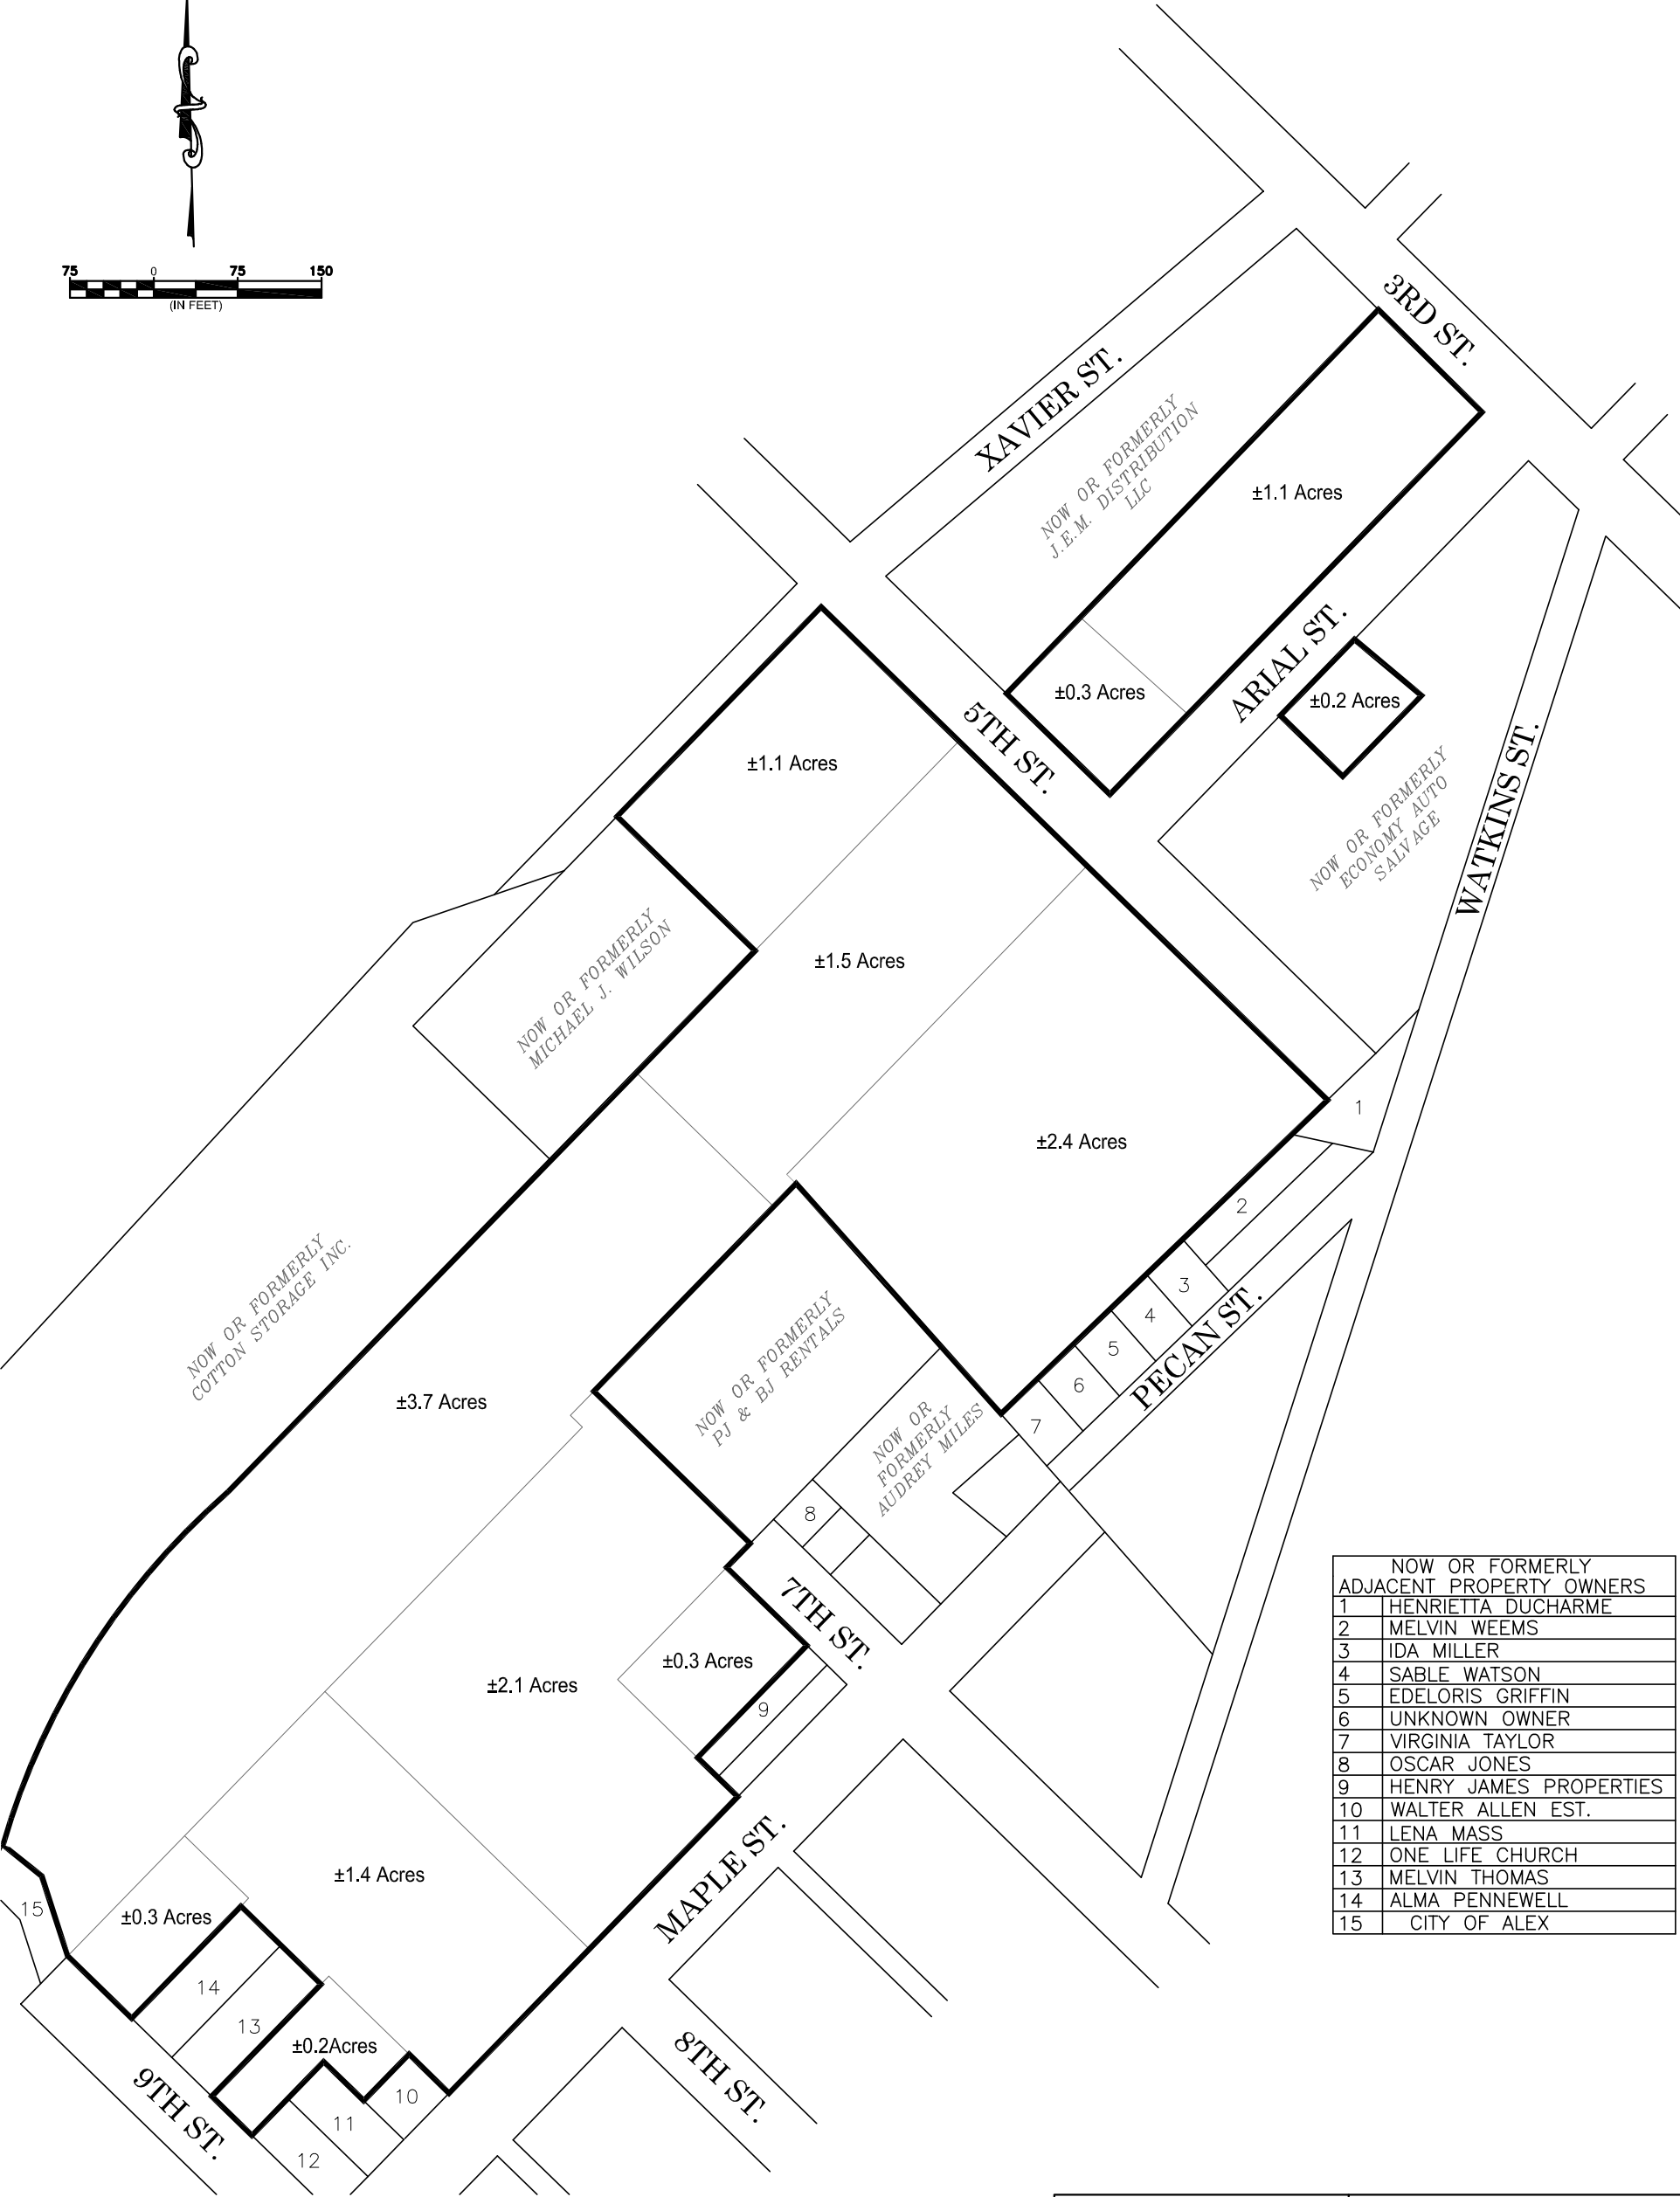

COMPILATION MAP
ARIAIL DEVELOPMENT ESTATE, LLC
±14.6 ACRES
 CITY OF ALEXANDRIA, RAPIDES PARISH, LOUISIANA

NOW OR FORMERLY ADJACENT PROPERTY OWNERS	
1	HENRIETTA DUCHARME
2	MELVIN WEEMS
3	IDA MILLER
4	SABLE WATSON
5	EDELORIS GRIFFIN
6	UNKNOWN OWNER
7	VIRGINIA TAYLOR
8	OSCAR JONES
9	HENRY JAMES PROPERTIES
10	WALTER ALLEN EST.
11	LENA MASS
12	ONE LIFE CHURCH
13	MELVIN THOMAS
14	ALMA PENNEWELL
15	CITY OF ALEX