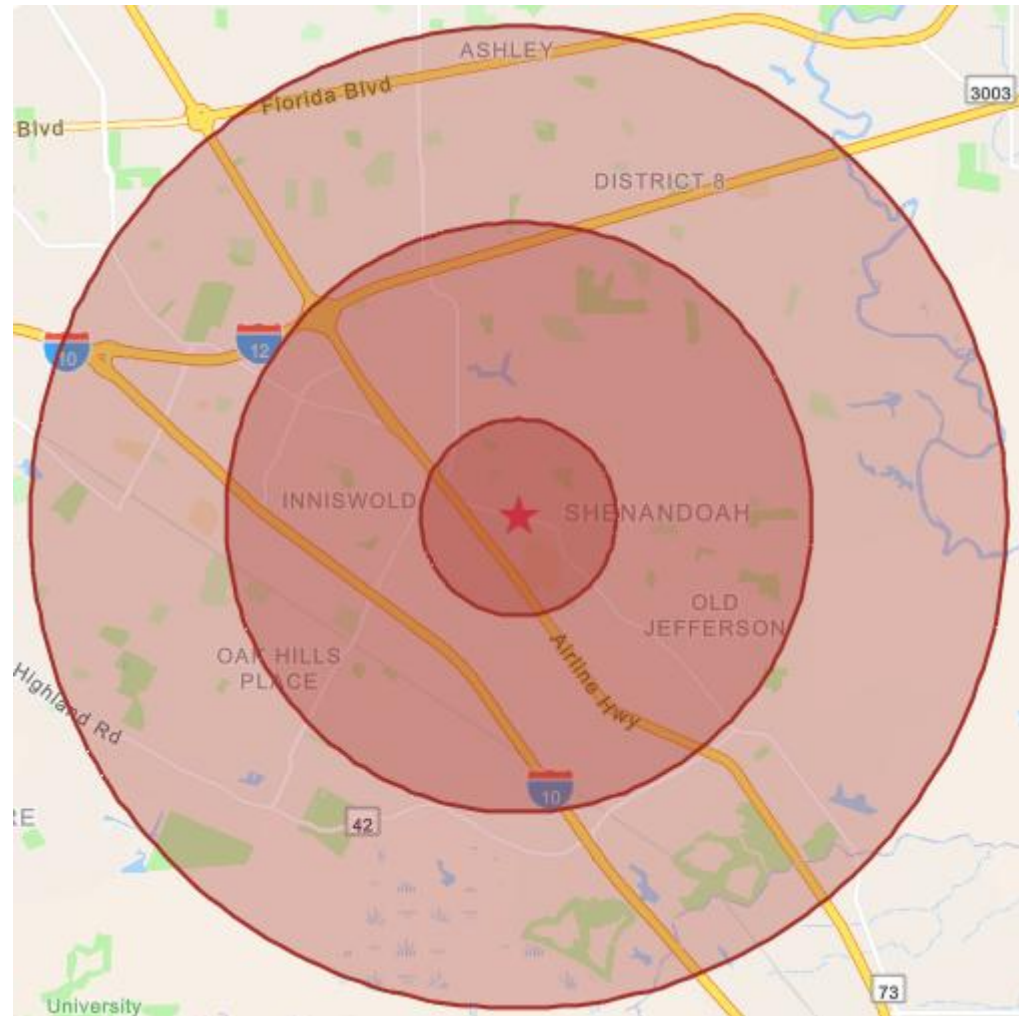

12816 Jefferson Hwy, Baton Rouge, LA 70816

DEMOGRAPHICS

	1-Mile	3-Mile	5-Mile
Total Population	5,971	71,453	161,588
Total Households	2,732	31,310	70,052
Average Household Income	\$97,733	\$110,904	\$116,179