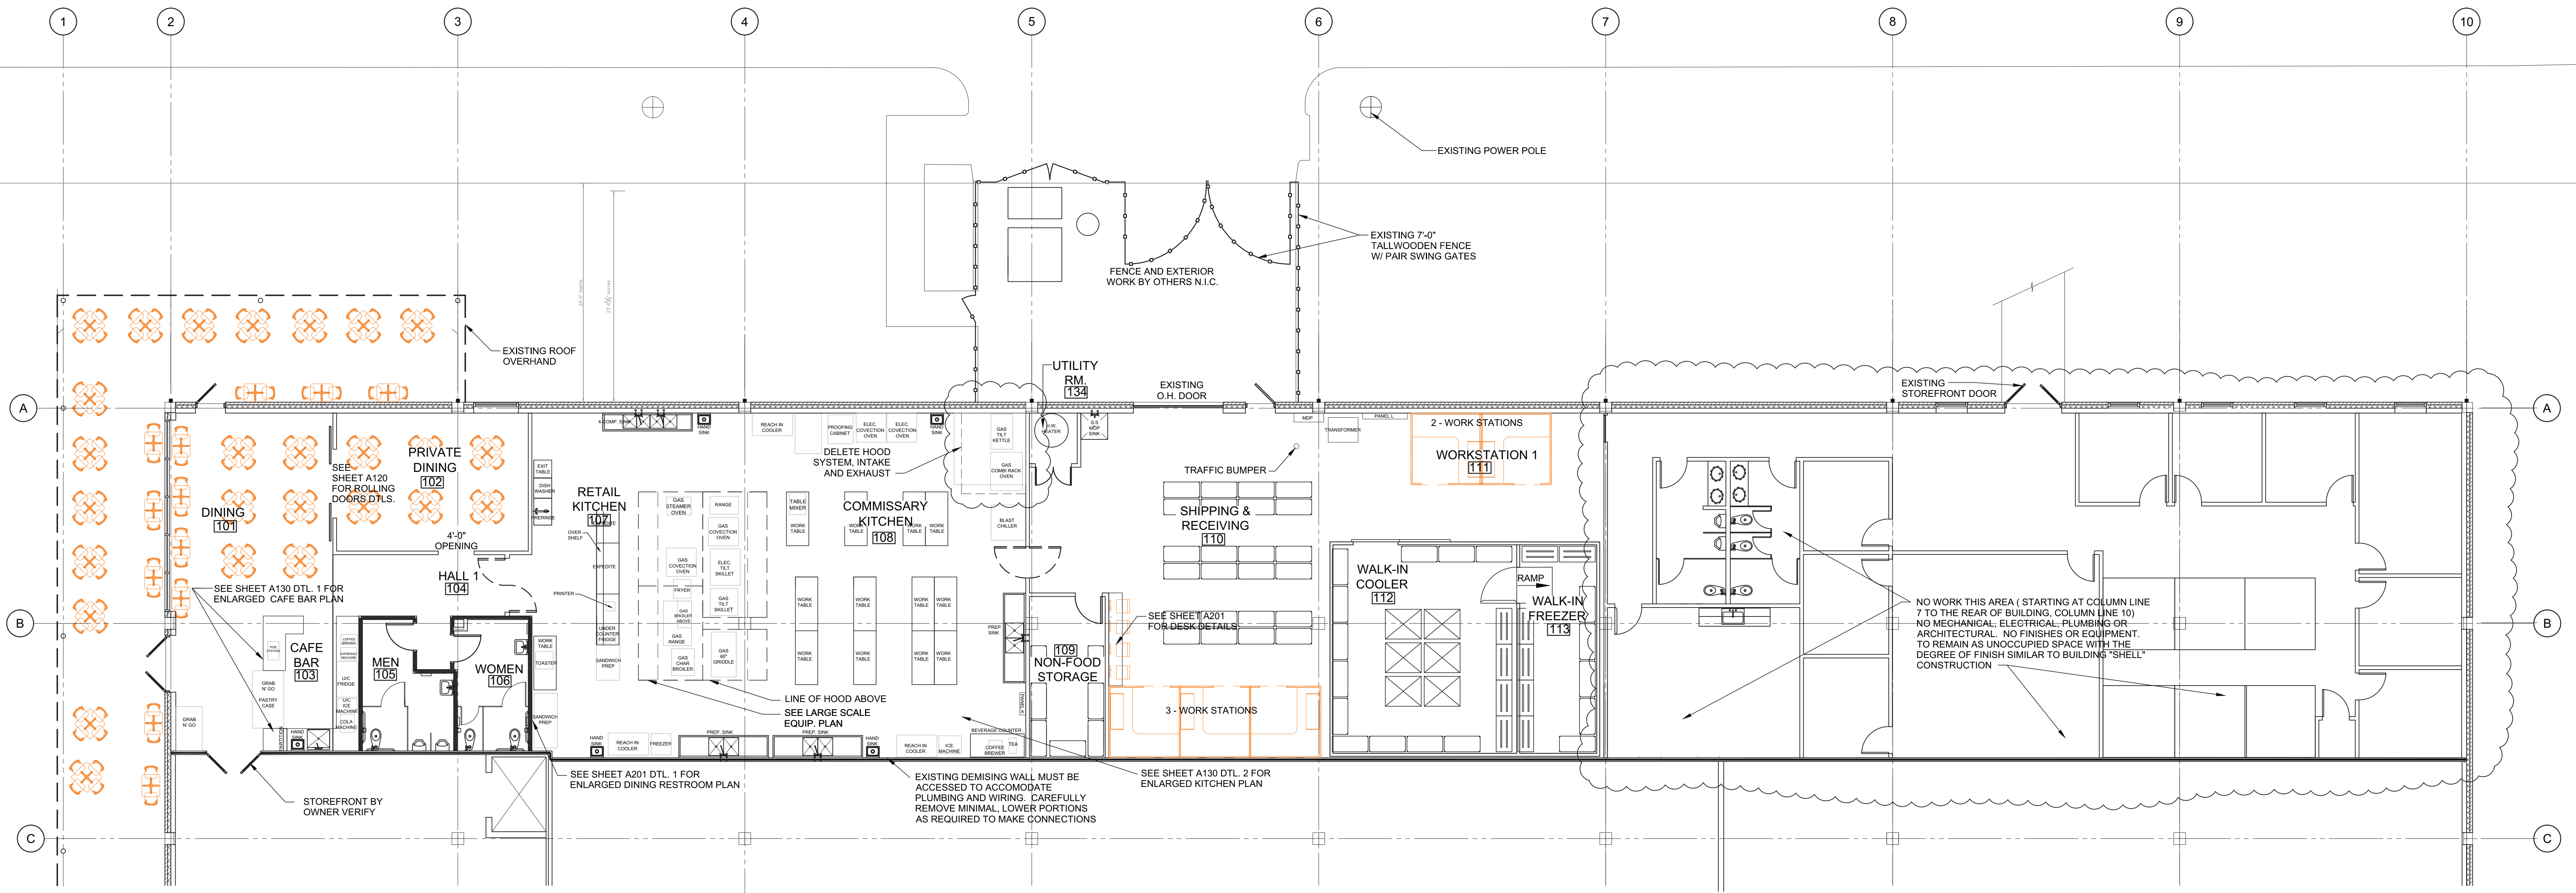

2 FF&E PLAN
A101 1/8" = 1'-0"