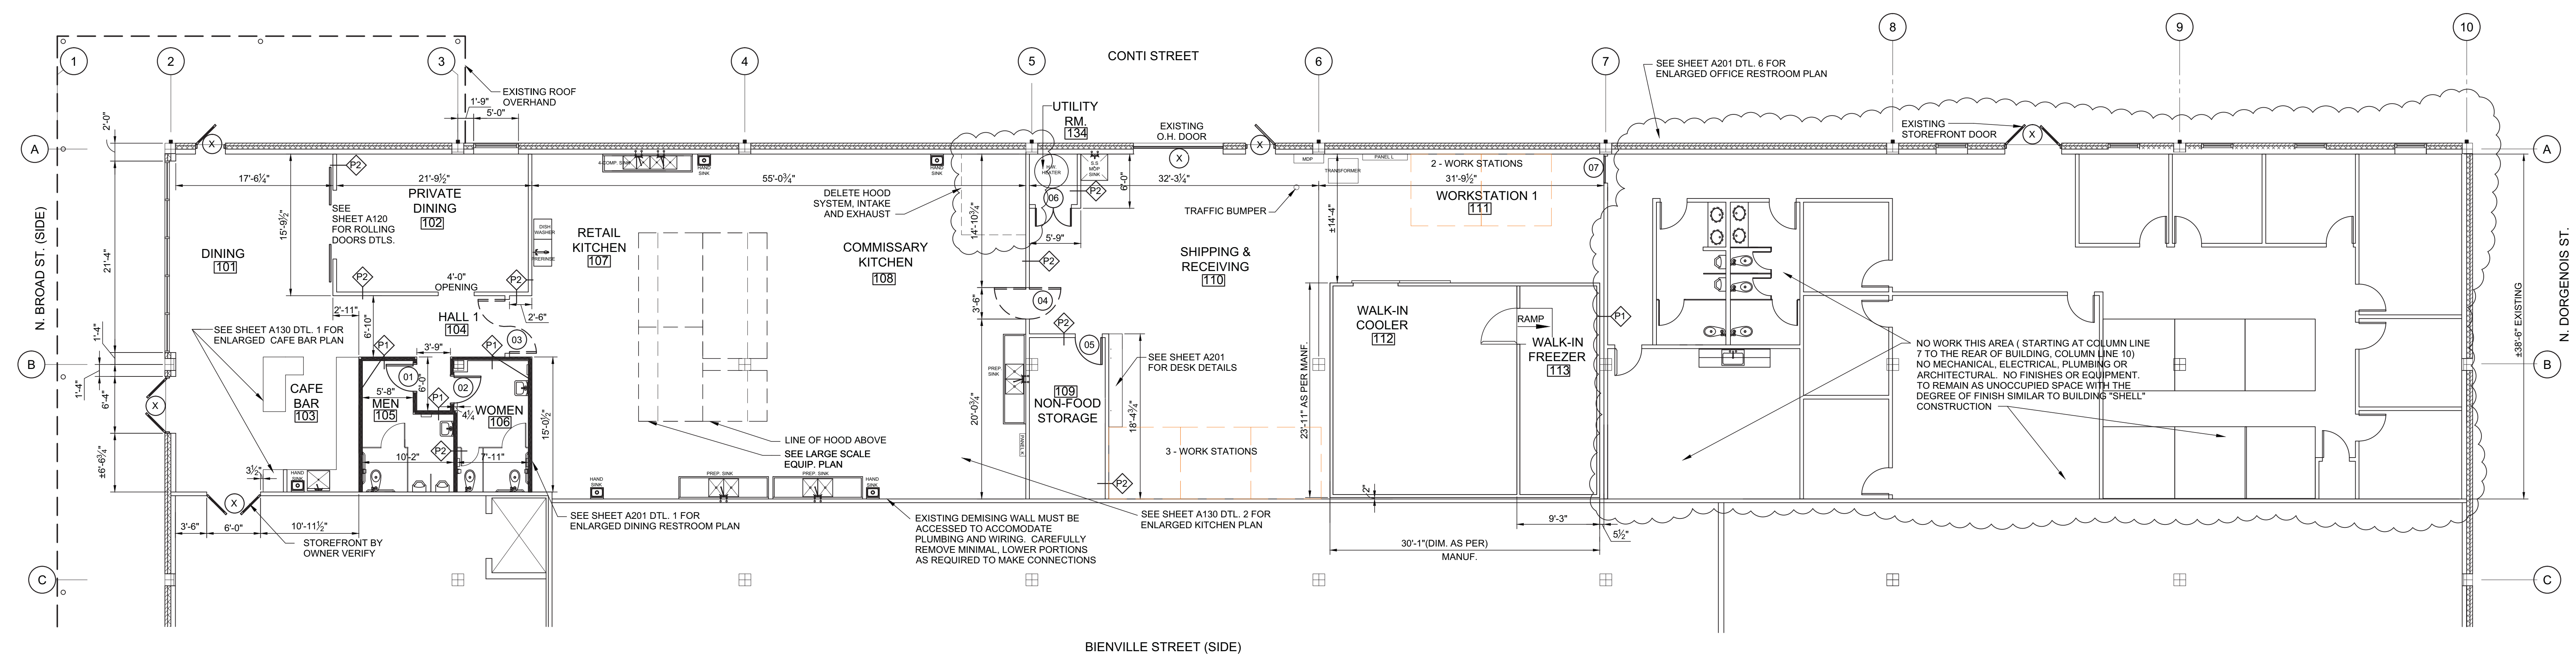

woodward design group
P.O. BOX 13547 NEW ORLEANS, LOUISIANA 70115
504.822.6449 TEL. WOODWARDDESIGNBUILD.COM

Liberty's Kitchen
300 N. Broad St.
New Orleans, Louisiana

job no.
6022-279

drawn by
J. Gautreau

checked by
D. Fant

date AUG 15th, 2013
for CONSTRUCTION DOCUMENTS
revisions
no. for
MODIFIED January 6, 2014

sheet contents
FLOOR PLAN AND
F.F.E. PLAN

A101

1 FLOOR PLAN
A101 1/8" = 1'-0"