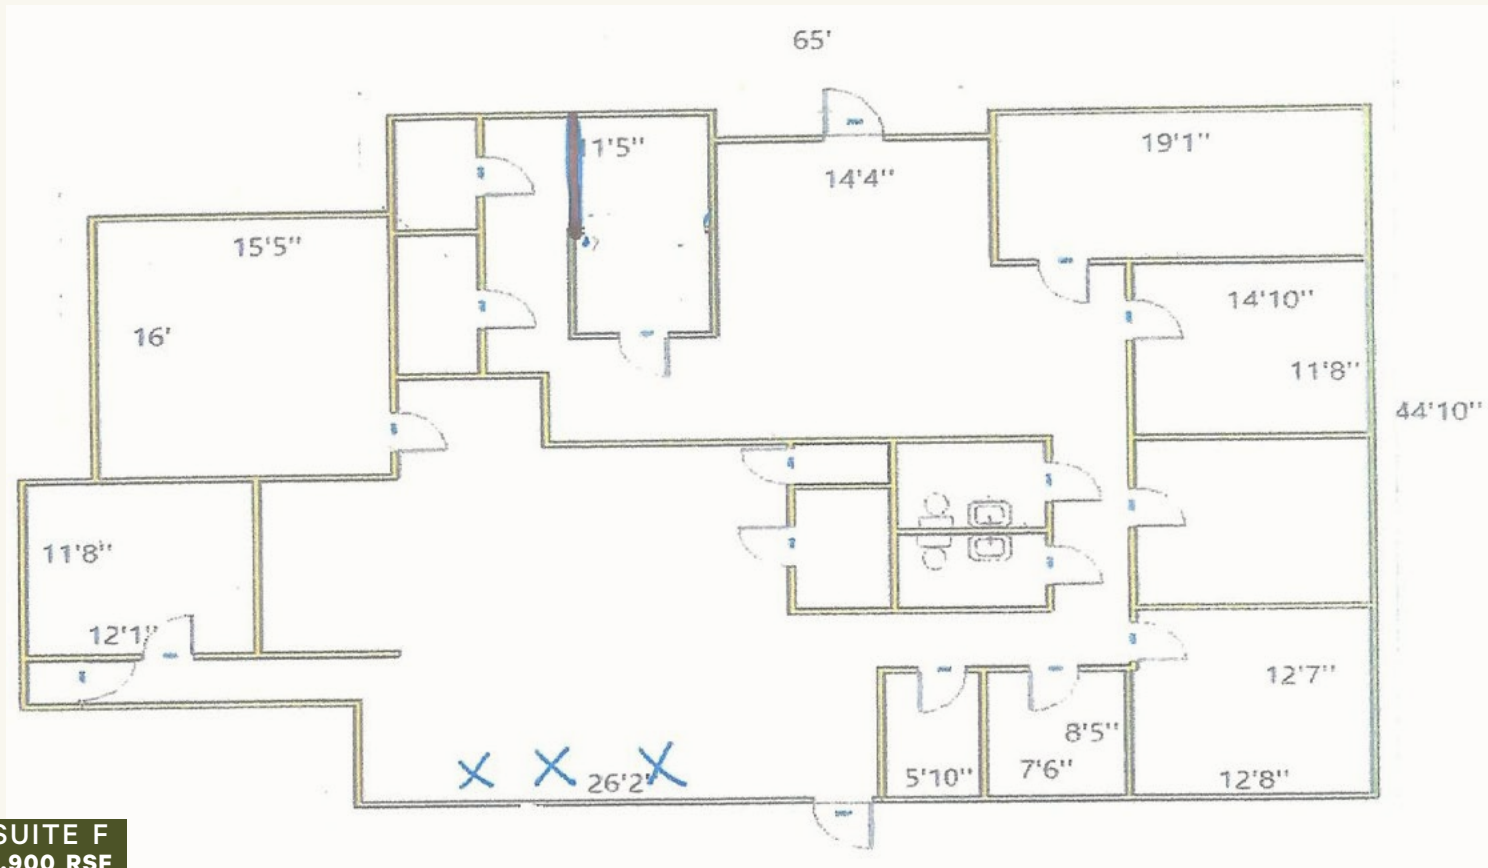

Rental Rate: \$16 PSF Modified Gross

Water/Sewer, Real Estate Taxes,
Hazard Insurance, & Maintenance
Owner Pays

Class A
Finishes

BUILDING II

FLOOR PLAN

SUITE F
2,900 RSF

BUILDING VI

FLOOR PLAN

SUITE R
2,260 RSF

PROPOSED FLOOR PLAN
BR. 2921 BATON ROUGE K05
FIRST FLOOR OFFICE SPACE
3086 S. SHERWOOD FOREST BLVD.
BUILDING 6 - STE. R
BATON ROUGE, LA 70816
RSF 2260

WITHIN 1-MILE

22
restaurants & grocery