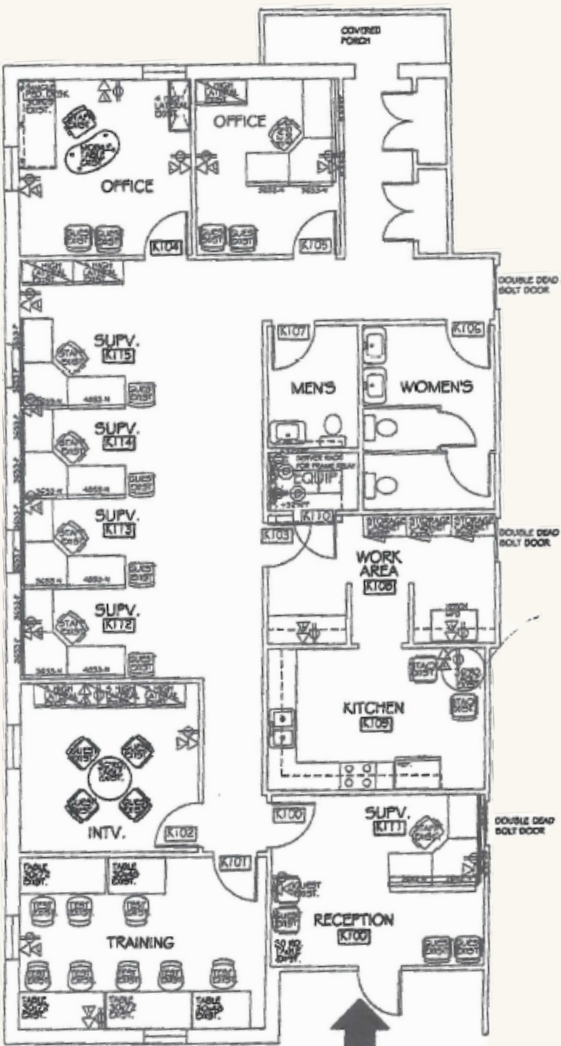

Rental Rate: \$16 PSF Modified Gross

Water/Sewer, Real Estate Taxes,
Hazard Insurance, & Maintenance
Owner Pays

Class A
Finishes

BUILDING II

FLOOR PLAN

SUITE F
2,900 RSF

BUILDING VI

FLOOR PLAN

SUITE R
2,260 RSF

PROPOSED FLOOR PLAN
BR. 2921 BATON ROUGE K05
FIRST FLOOR OFFICE SPACE
3086 S. SHERWOOD FOREST BLVD.
BUILDING 6 - STE. R
BATON ROUGE, LA 70816
RSF 2260

WITHIN 1-MILE

22
restaurants & grocery