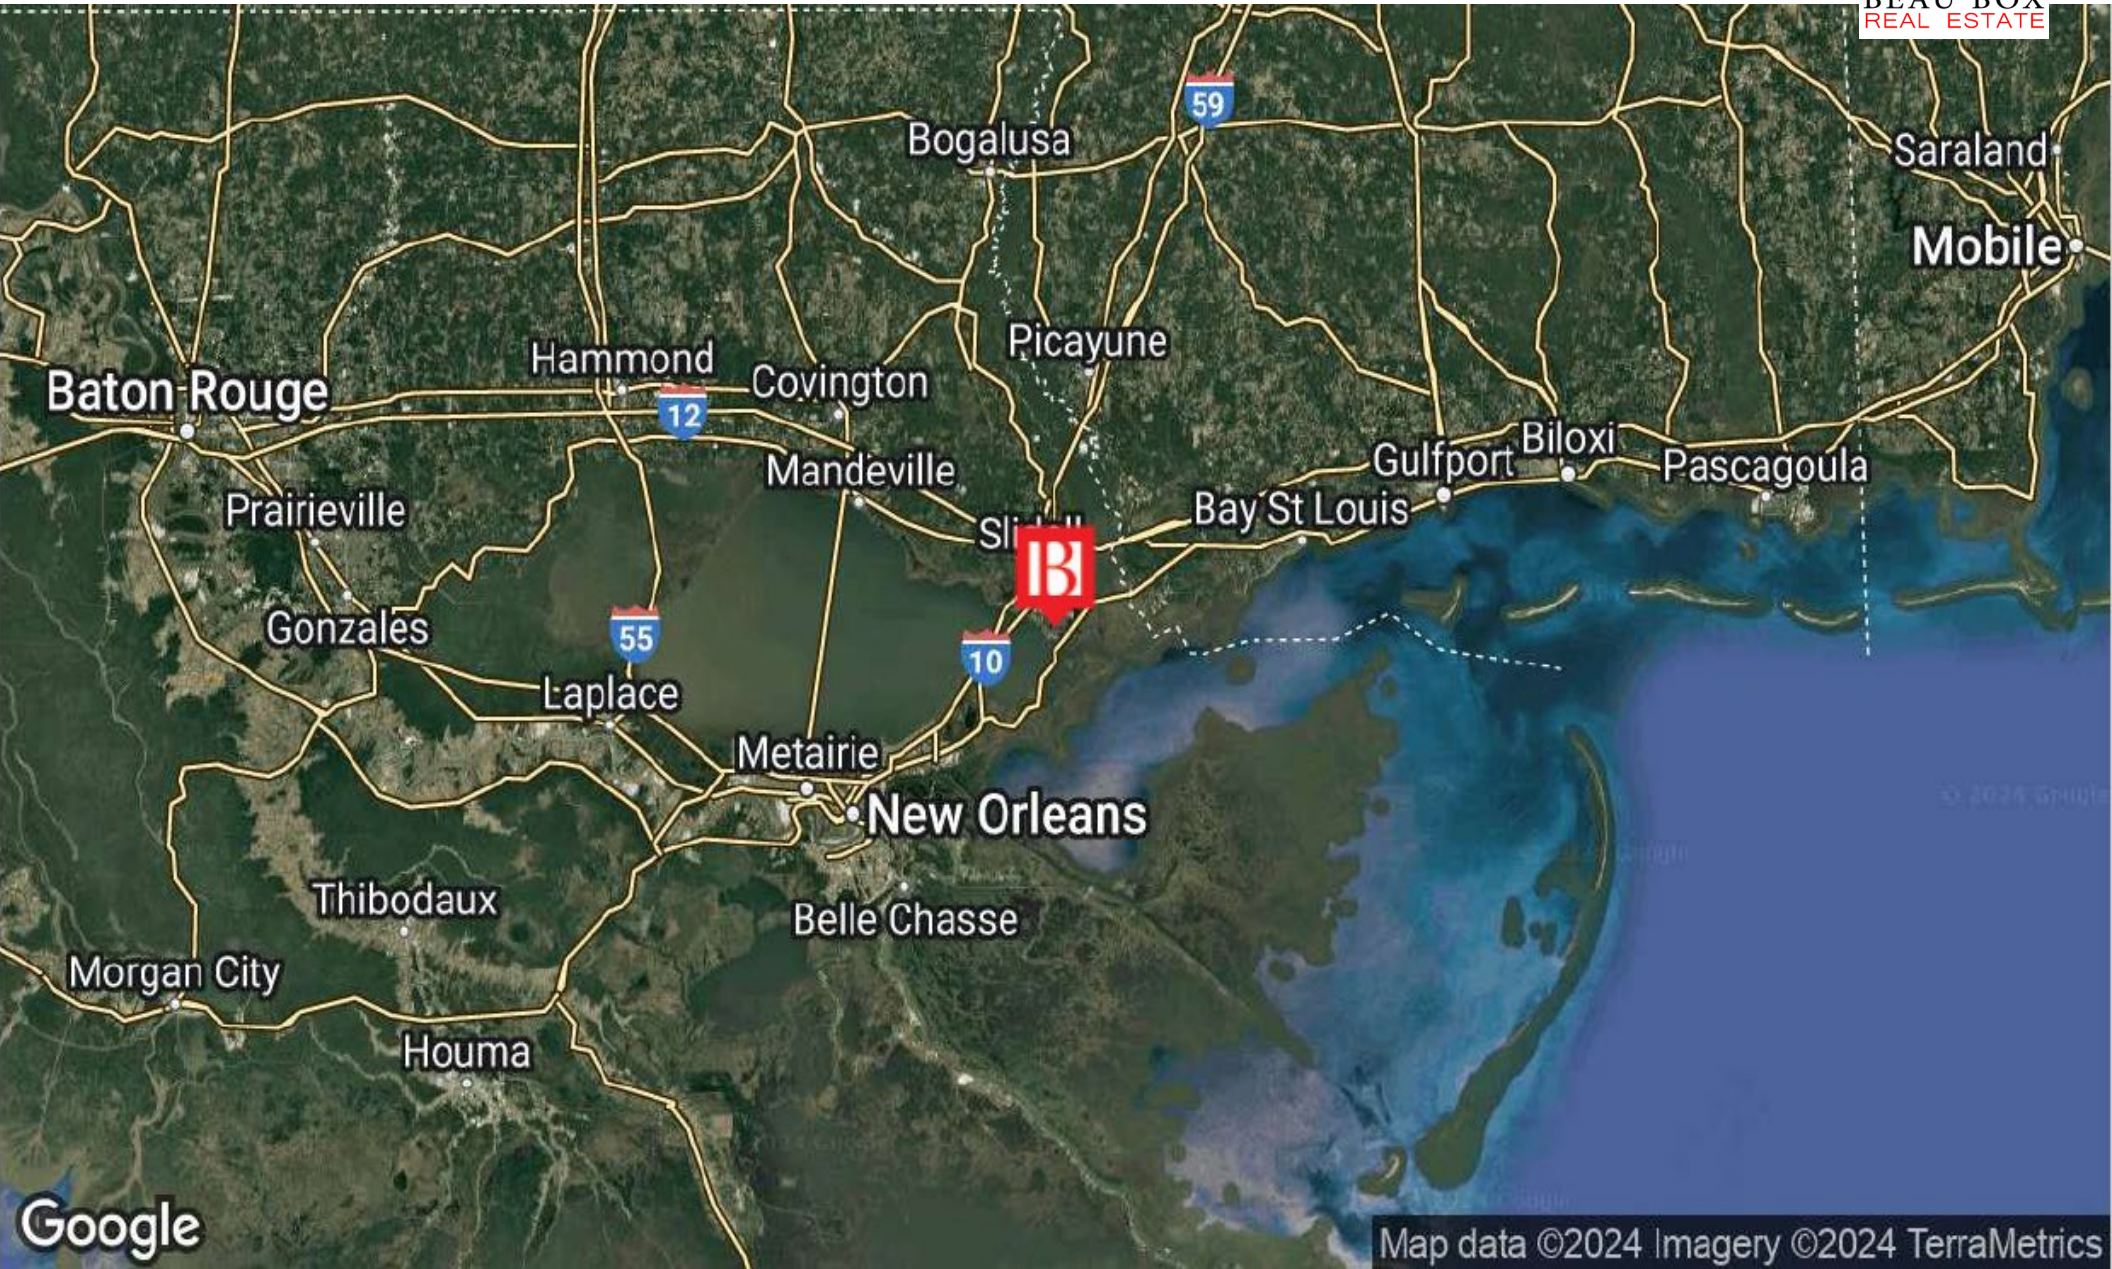

Chef Menteur Hwy

THE RIGOLETS TRACT - SLIDELL LOUISIANA

OFFERING SUMMARY

- +/- 198 Acres
- +/- 2 miles of waterfront including over 1 mile of direct frontage on Lake Ponchartrain and over 1 mile of beautiful canals
- Permitting and engineering in place
- Sewer on site
- Various lot sizes
- Excellent location - close to I-10 and gulf coast
- 39 Minutes from New Orleans/French Quarter
- Would be ideal for: marina and boat services, RV Resort, restaurants and lounges, Multi-Family, hotel/motel, resort homes, medical, general commercial, professional offices
- Ready to begin construction!
- Parcel pricing available by request and on a case-by-case basis

THE RIGOLETS TRACT – SLIDELL LOUISIANA

LOCATION

THE RIGOLETS TRACT – SLIDELL LOUISIANA

AERIALS

THE RIGOLETS TRACT – SLIDELL LOUISIANA