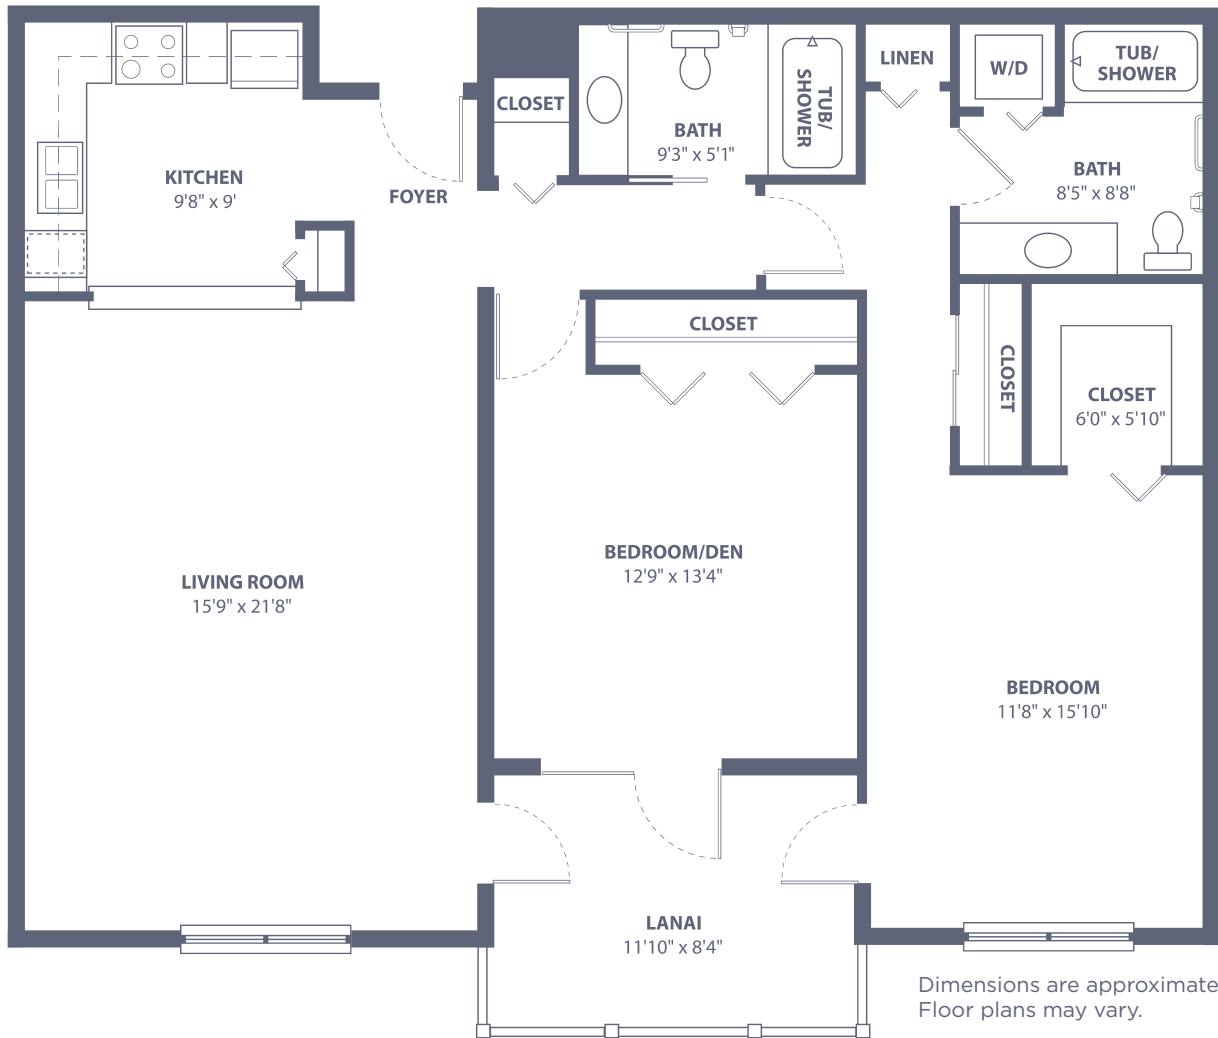

Charleston

Two Bedroom • Two Bath

Sq. ft. ranges from 1,268 - 1,292 (not including lanai)

Regency Oaks

2751 Regency Oaks Blvd. • Clearwater, FL 33759
727-791-3381 • RegencyOaksSeniorLiving.com

Managed by  Life Care Services®

 EQUAL HOUSING OPPORTUNITY

Williamsburg

Two Bedroom • Two Bath

Sq. ft. ranges from 1,204 - 1,288 (not including lanai)

Regency Oaks

2751 Regency Oaks Blvd. • Clearwater, FL 33759
727-791-3381 • RegencyOaksSeniorLiving.com

Managed by  Life Care Services®

 EQUAL HOUSING OPPORTUNITY

Georgetown

Two Bedroom • Two Bath

Sq. ft. ranges from 1,546 - 1,582 (not including lanai)

Dimensions are approximate.
Floor plans may vary.

Regency Oaks