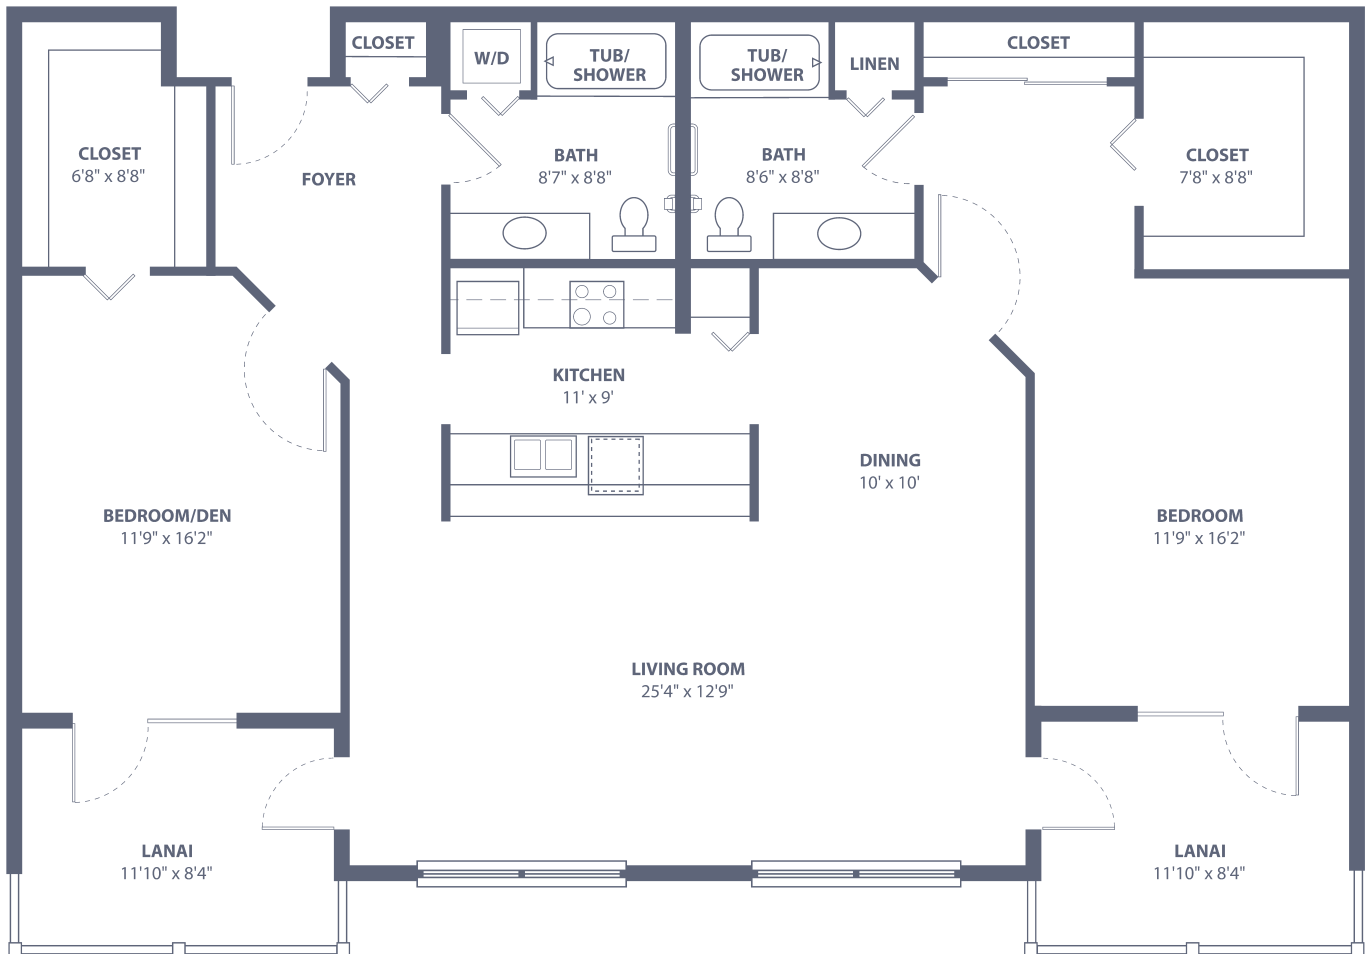

Charleston

Two Bedroom • Two Bath

Sq. ft. ranges from 1,268 - 1,292 (not including lanai)

Regency Oaks

2751 Regency Oaks Blvd. • Clearwater, FL 33759
727-791-3381 • RegencyOaksSeniorLiving.com

Managed by  Life Care Services®

 EQUAL HOUSING OPPORTUNITY

Williamsburg

Two Bedroom • Two Bath

Sq. ft. ranges from 1,204 - 1,288 (not including lanai)

Regency Oaks

2751 Regency Oaks Blvd. • Clearwater, FL 33759
727-791-3381 • RegencyOaksSeniorLiving.com

Managed by  Life Care Services®

 EQUAL HOUSING OPPORTUNITY

Georgetown

Two Bedroom • Two Bath

Sq. ft. ranges from 1,546 - 1,582 (not including lanai)

Dimensions are approximate.
Floor plans may vary.

Regency Oaks