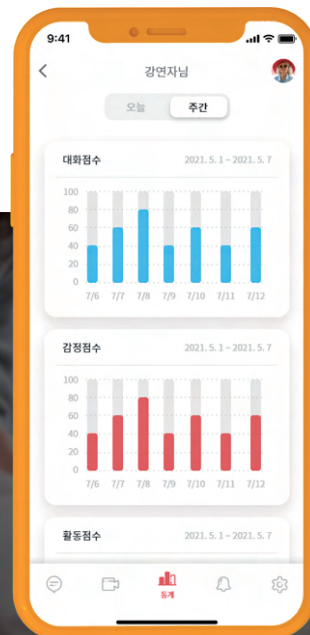

AVAdin

AVAdin Infant

Search for “AVAdin Infant” on Google!

01

AVAdin Infant - Children with developmental disability AI Robot Home Care Service

Care service using Artificial Intelligence Robots

“AVAdin Infant” is an AI robot solution for children with developmental disability using a Guardian app.