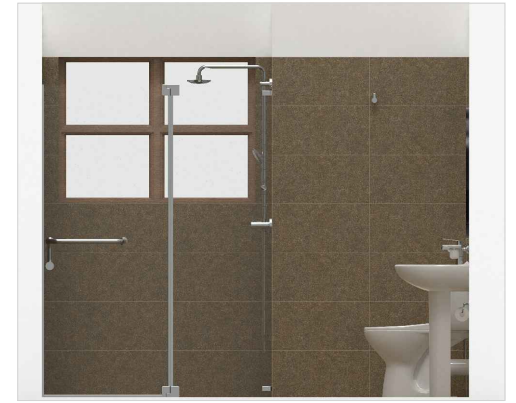

ELEVATION - A

ELEVATION - B

ELEVATION - C

ELEVATION - D

PLAN VIEW

PERSPECTIVE VIEW 01

PERSPECTIVE VIEW 02

WALL FEATURE TILE
(75MM THK STRIPS)
MONT BLANC VECTOR
[IMW.GL]
60X30CM

WALL & FLOOR TILE
AMBERES BROWN
[K4/432.MA]
60X30CM

TILE COMBINATION