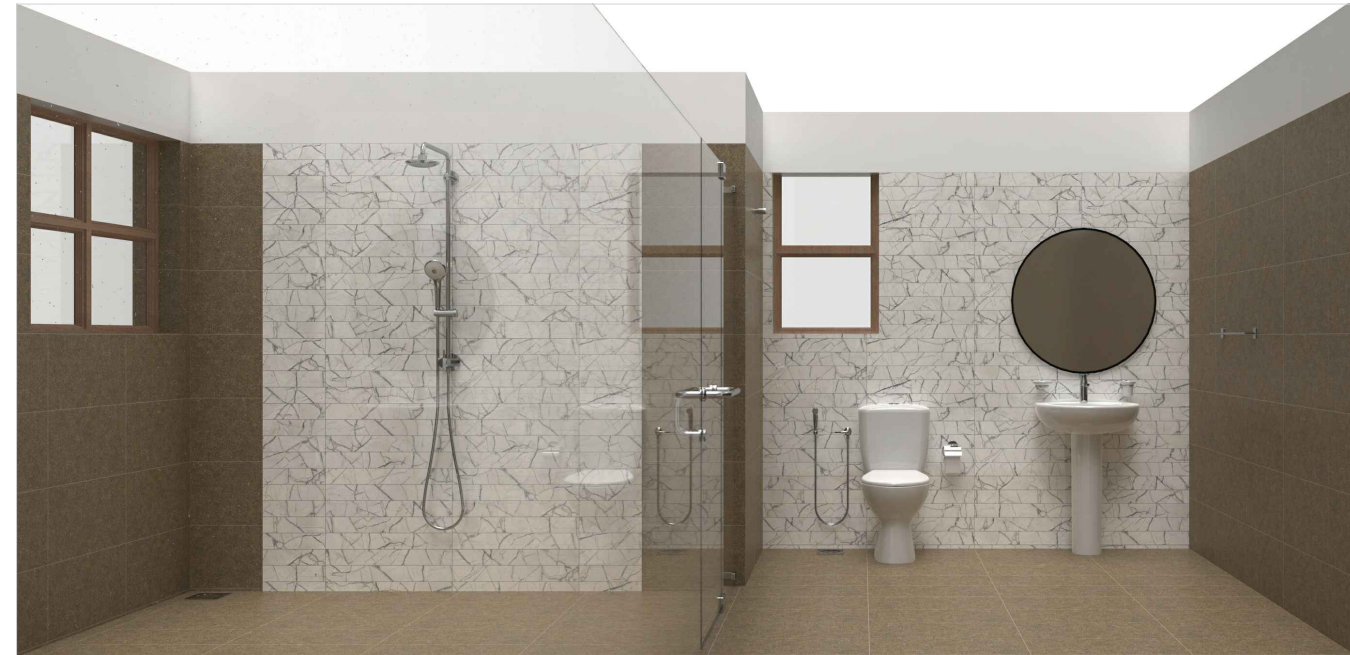

ELEVATION - A

ELEVATION - B

ELEVATION - C

ELEVATION - D

PLAN VIEW

PERSPECTIVE VIEW 01

PERSPECTIVE VIEW 02

WALL FEATURE TILE
(75MM THK STRIPS)
MONT BLANC VECTOR
[IMW.GL]
60X30CM

WALL & FLOOR TILE
AMBERES BROWN
[K4/432.MA]
60X30CM

TILE COMBINATION