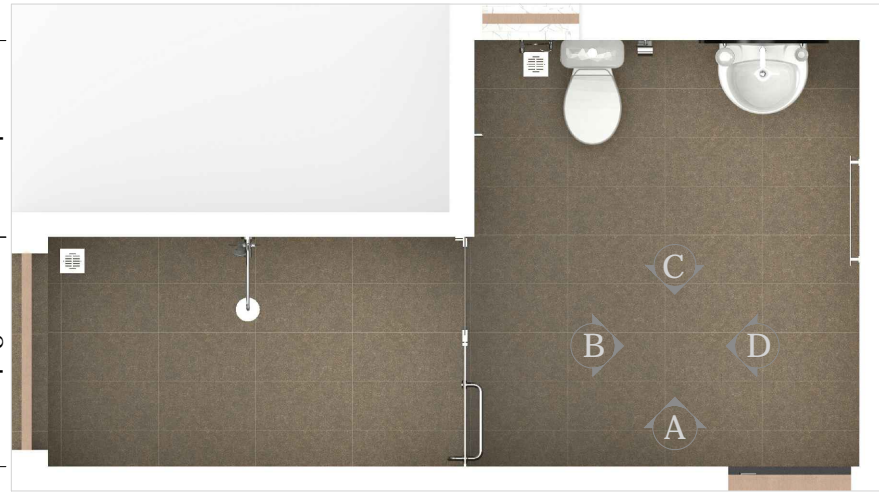

ELEVATION - A

ELEVATION - B

ELEVATION - C

ELEVATION - D

PLAN VIEW

PERSPECTIVE VIEW 01

PERSPECTIVE VIEW 02

WALL FEATURE TILE
(75MM THK STRIPS)
MONT BLANC VECTOR
[IMW.GL]
60X30CM

WALL & FLOOR TILE
AMBERES BROWN
[K4/432.MA]
60X30CM

TILE COMBINATION