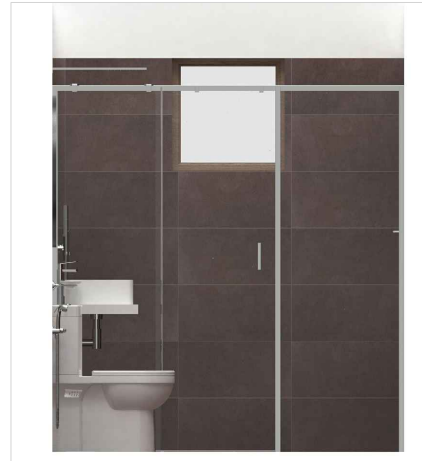

ELEVATION - A

ELEVATION - B

ELEVATION - C

ELEVATION - D

PLAN VIEW

PERSPECTIVE VIEW 01

PERSPECTIVE VIEW 02

WALL FEATURE TILE  
ONICE BIANCO  
[ILW.GL]  
60X30CM

WALL & FLOOR TILE  
QUARTZO GRAFITE BROWN  
[94/440.SM]  
60X30CM

TILE COMBINATION