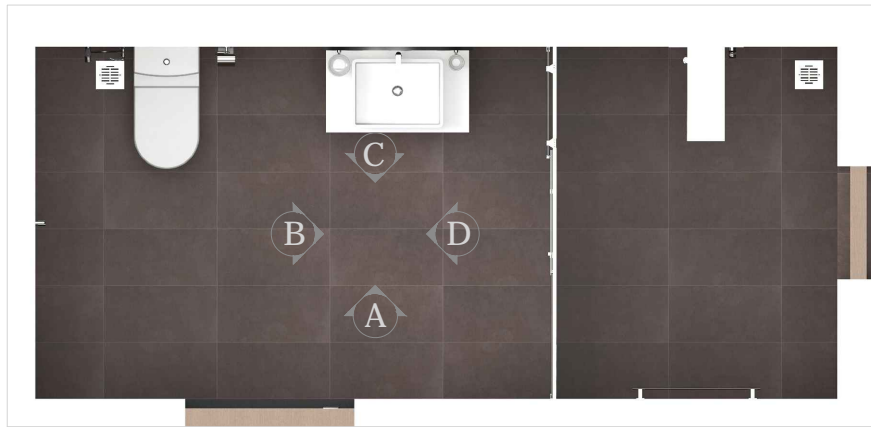

ELEVATION - A

ELEVATION - B

ELEVATION - C

ELEVATION - D

PLAN VIEW

PERSPECTIVE VIEW 01

PERSPECTIVE VIEW 02

WALL FEATURE TILE  
ONICE BIANCO  
[ILW.GL]  
60X30CM

WALL & FLOOR TILE  
QUARTZO GRAFITE BROWN  
[94/440.SM]  
60X30CM

TILE COMBINATION