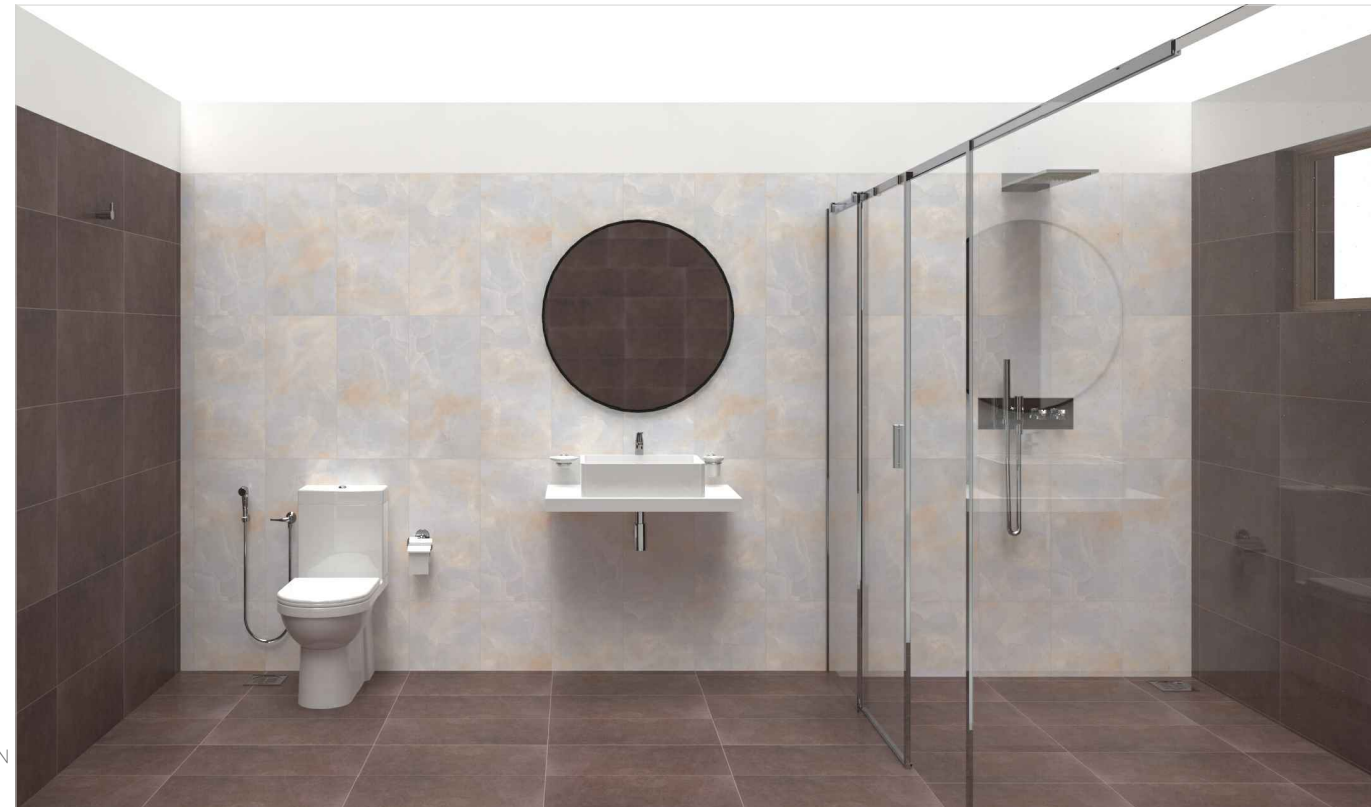

ELEVATION - A

ELEVATION - B

ELEVATION - C

ELEVATION - D

PLAN VIEW

PERSPECTIVE VIEW 01

PERSPECTIVE VIEW 02

WALL FEATURE TILE  
ONICE BIANCO  
[ILW.GL]  
60X30CM

WALL & FLOOR TILE  
QUARTZO GRAFITE BROWN  
[94/440.SM]  
60X30CM

TILE COMBINATION