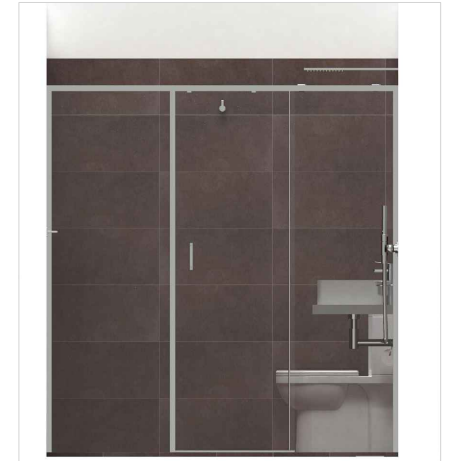

ELEVATION - A

ELEVATION - B

ELEVATION - C

ELEVATION - D

PLAN VIEW

PERSPECTIVE VIEW 01

PERSPECTIVE VIEW 02

WALL FEATURE TILE  
ONICE BIANCO  
[ILW.GL]  
60X30CM

WALL & FLOOR TILE  
QUARTZO GRAFITE BROWN  
[94/440.SM]  
60X30CM

TILE COMBINATION