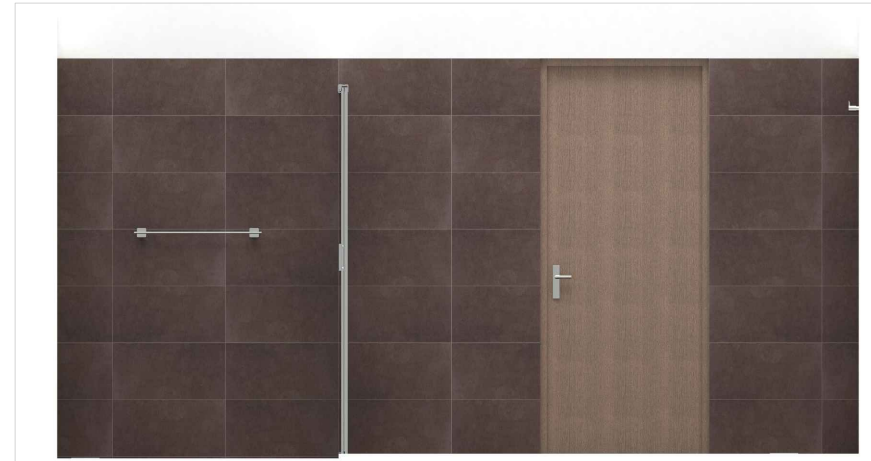

ELEVATION - A

ELEVATION - B

ELEVATION - C

ELEVATION - D

PLAN VIEW

PERSPECTIVE VIEW 01

PERSPECTIVE VIEW 02

WALL FEATURE TILE  
ONICE BIANCO  
[ILW.GL]  
60X30CM

WALL & FLOOR TILE  
QUARTZO GRAFITE BROWN  
[94/440.SM]  
60X30CM

TILE COMBINATION