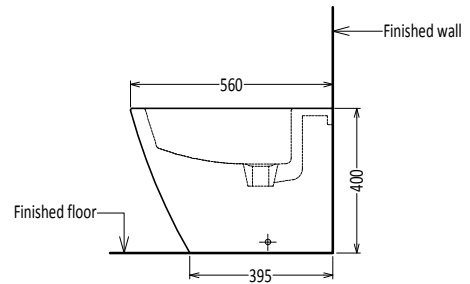

# AZZA BIDET

FRONT VIEW

SIDE VIEW

TOP VIEW

# ROCELL BATHWARE

TYPE : AZZA BIDET

Scale - 1 : 20

Drawing No. - RB/EA/RN/97

Date - 13/11/2017

Drawn By - Ranjana