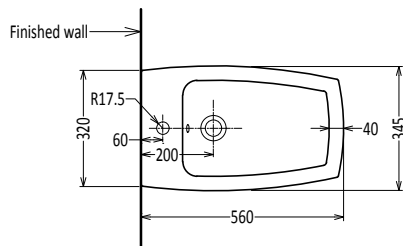

# AZZA BIDET

FRONT VIEW

SIDE VIEW

TOP VIEW

# ROCELL BATHWARE

TYPE : AZZA BIDET

Scale - 1 : 20

Drawing No. - RB/EA/RN/97

Date - 13/11/2017

Drawn By - Ranjana