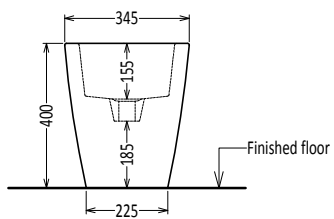

# AZZA BIDET

FRONT VIEW

SIDE VIEW

TOP VIEW

# ROCELL BATHWARE

TYPE : AZZA BIDET

Scale - 1 : 20

Drawing No. - RB/EA/RN/97

Date - 13/11/2017

Drawn By - Ranjana