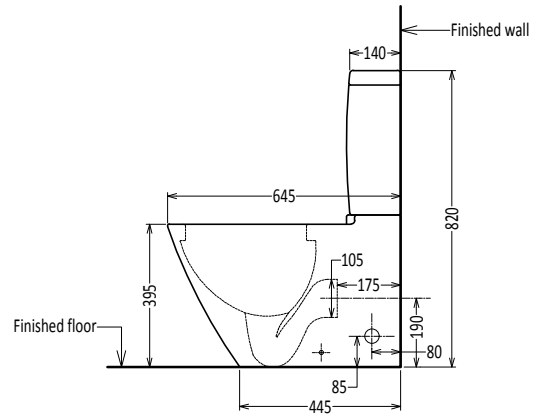

AZZA WC

FRONT VIEW

SIDE VIEW

TOP VIEW

ROCELL BATHWARE

TYPE : AZZA WATER CLOSET

Scale - 1 : 20

Drawing No. - RB/EA/RN/95