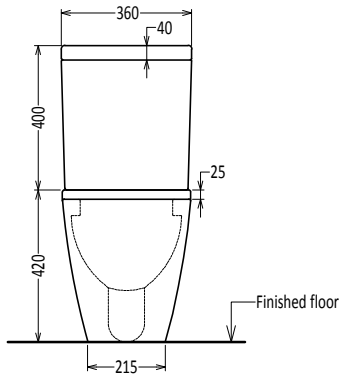

AZZA WC

FRONT VIEW

SIDE VIEW

TOP VIEW

ROCELL BATHWARE

TYPE : AZZA WATER CLOSET

Scale - 1 : 20

Drawing No. - RB/EA/RN/95