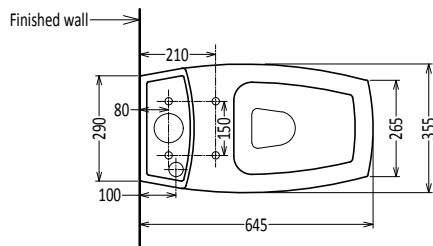

AZZA WC

FRONT VIEW

SIDE VIEW

TOP VIEW

ROCELL BATHWARE

TYPE : AZZA WATER CLOSET

Scale - 1 : 20

Drawing No. - RB/EA/RN/95