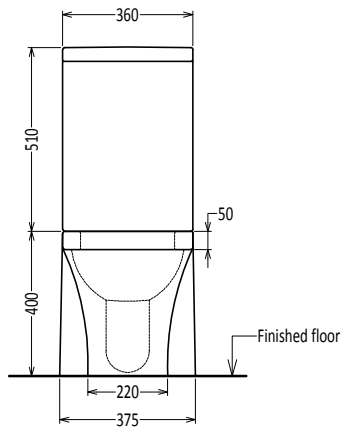

GIULY WC

FRONT VIEW

SIDE VIEW

TOP VIEW

ROCELL BATHWARE

TYPE : GIULY WATER CLOSET

Scale - 1 : 20

Drawing No. - RB/EA/RN/107