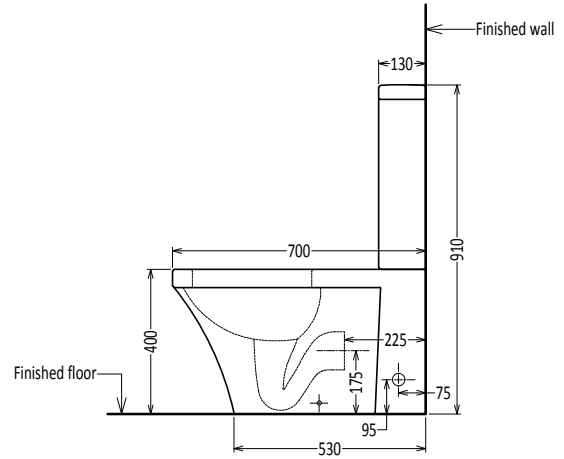

GIULY WC

FRONT VIEW

SIDE VIEW

TOP VIEW

ROCELL BATHWARE

TYPE : GIULY WATER CLOSET

Scale - 1 : 20

Drawing No. - RB/EA/RN/107