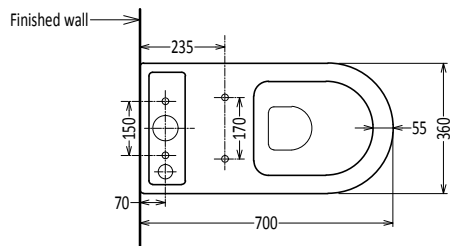

GIULY WC

FRONT VIEW

SIDE VIEW

TOP VIEW

ROCELL BATHWARE

TYPE : GIULY WATER CLOSET

Scale - 1 : 20

Drawing No. - RB/EA/RN/107