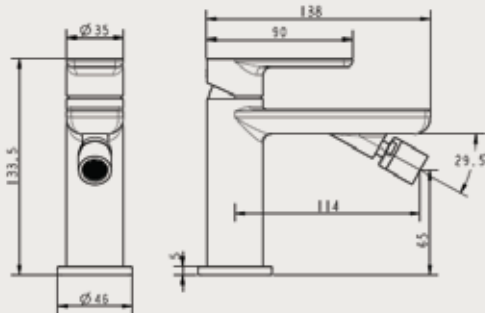

FLOW

SINGLE LEVER BIDET MIXER

PRODUCT ID

AU-BR10009

FEATURES

- Brass Body with Zinc Lever
- Chrome Finish

INCLUDED COMPONENTS

- 25mm Ceramic Cartridge
- Neoperl Aerator
- A pair of Stainless Steel Flexible Hoses 1/2" Connection
- Brass pop-up waste
- Fixing kit

FLOW RATE: L/MIN

Water pressure	1bar	2bar	3bar	4bar	5bar
1bar~5bar (L/MIN)	4.2	6.6	7.2	7.2	7.2

REMARKS

- Quality standard apply with EN 817 regulation

WARRANTY

- ROCELL BATHWARE guarantees all its Chrome plated ranges of mixers and taps for a period of 5 years from the date of purchase against defect of work or materials, except for the electronic parts and the internal components such as ceramic cartridges, headworks and thermostatic cartridges which are guaranteed for a period of 2 years.

The guarantee is only offered when products are installed and cared for in line with proper fitting and maintenance methods.

TECHNICAL DRAWINGS

Royal Ceramics Lanka PLC.

No.20, R.A. De Mel Mawatha, Colombo 03, Sri Lanka.

☎ 076 6 223 344 ✉ info@rcl.lk 🌐 www.rocell.com

FOLLOW US

** Dimensions of fixtures are nominal and may vary within the range of tolerance. These measurements are subject to change or cancellation. No responsibility is assumed for use of superseded or voided leaflet.