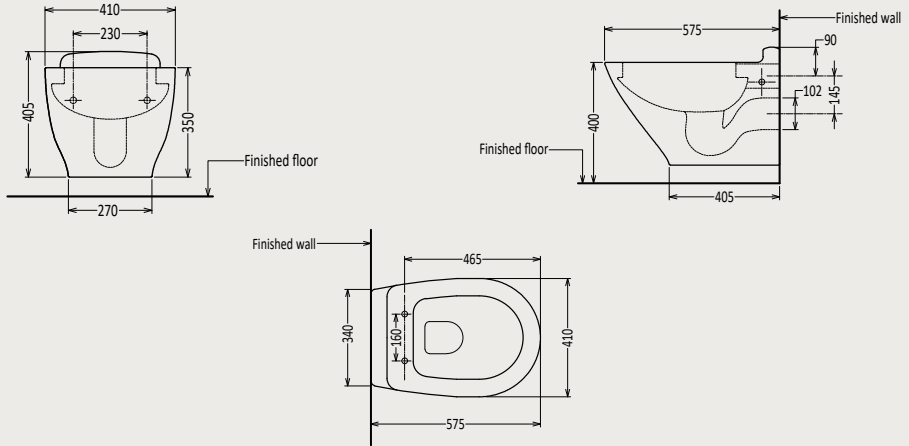

### TECHNICAL INFORMATION

\*\* Approximate measurements for comparison only

CONFIGURATION	WALL HUNG WASH BASIN
Weight	30.5 kgs
Water depth from rim	160mm
Distance from floor to waste outlet centre	270mm
Distance between seat post hole centres	160mm
Bowl size	365*290*160mm
Nominal dimensions	575*410*405mm

## TECHNICAL DRAWINGS

All drawings contain the necessary measurements, which are subject to standard tolerances. They are stated in mm, are drawn on a scale of 1:20 and are non-binding. Exact measurements, in particular for customized installation scenarios, can only be taken from the finished ceramic piece.

FOLLOW US

\*\* Dimensions of fixtures are nominal and may vary within the range of tolerance. These measurements are subject to change or cancellation. No responsibility is assumed for use of superseded or voided leaflet.