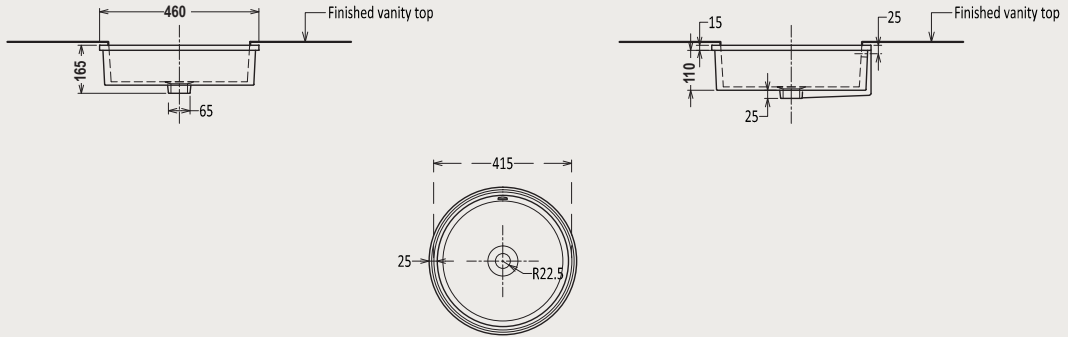

### TECHNICAL INFORMATION

\*\* Approximate measurements for comparison only

CONFIGURATION	UNDER COUNTER WASH BASIN
Weight	10.5 kg
Basin Area	415 X 415 X 110 mm
Height	850 mm
Nominal Dimensions	460 X 460 X 165 mm
Waste Hole	45 mm
Water Depth	65 mm

## TECHNICAL DRAWINGS

All drawings contain the necessary measurements, which are subject to standard tolerances. They are stated in mm, are drawn on a scale of 1:20 and are non-binding. Exact measurements, in particular for customized installation scenarios, can only be taken from the finished ceramic piece.

FOLLOW US

\*\* Dimensions of fixtures are nominal and may vary within the range of tolerance. These measurements are subject to change or cancellation. No responsibility is assumed for use of superseded or voided leaflet.