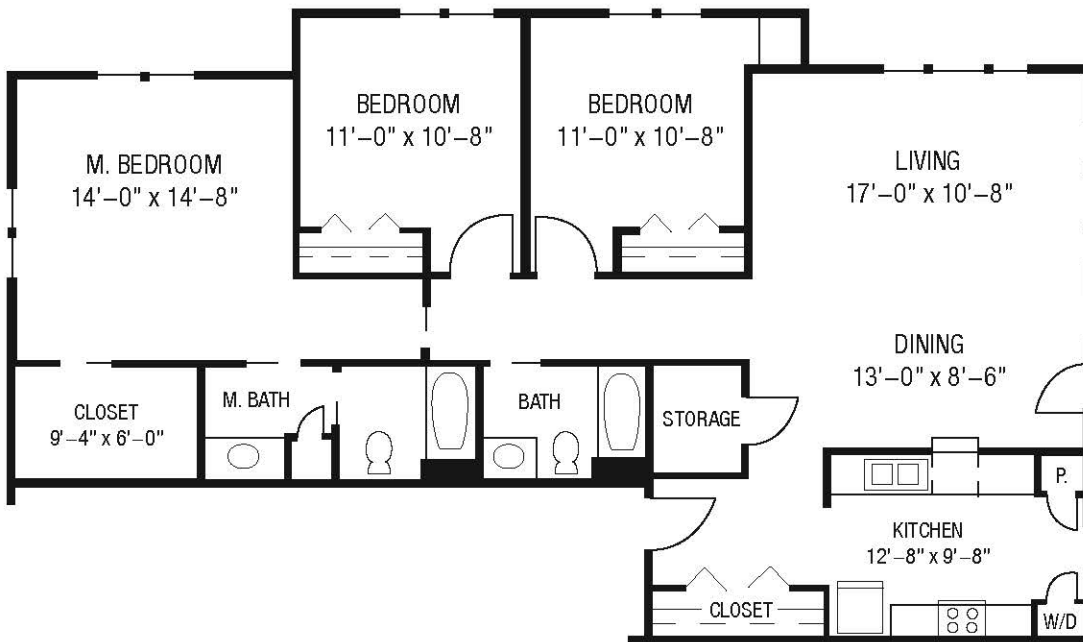

VILLAGE CENTER

**RHODONENDRON
TWO BEDROOM PENTHOUSE
1335 SQ. FT**

VILLAGE CENTER

**HAWTHORNE
THREE BEDROOM
1398 SQ. FT**