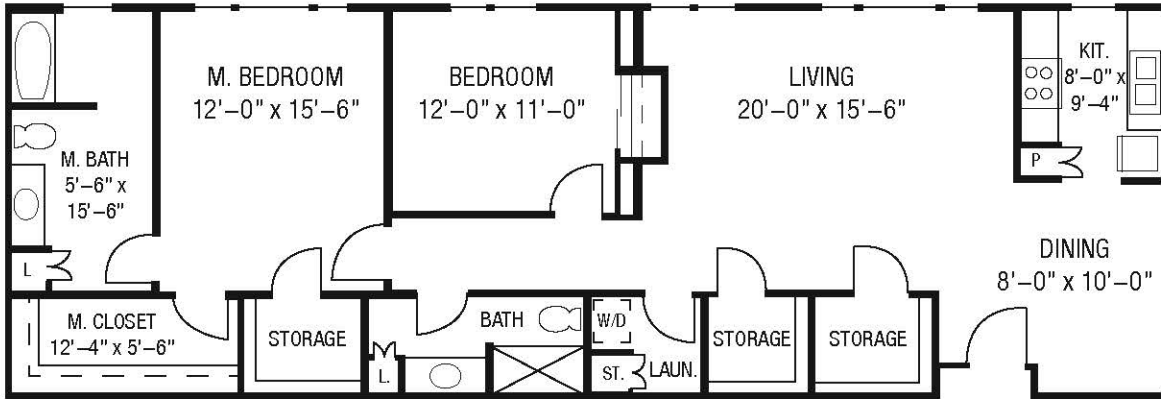

VILLAGE CENTER

**RHODONENDRON
TWO BEDROOM PENTHOUSE
1335 SQ. FT**

VILLAGE CENTER

**HAWTHORNE
THREE BEDROOM
1398 SQ. FT**