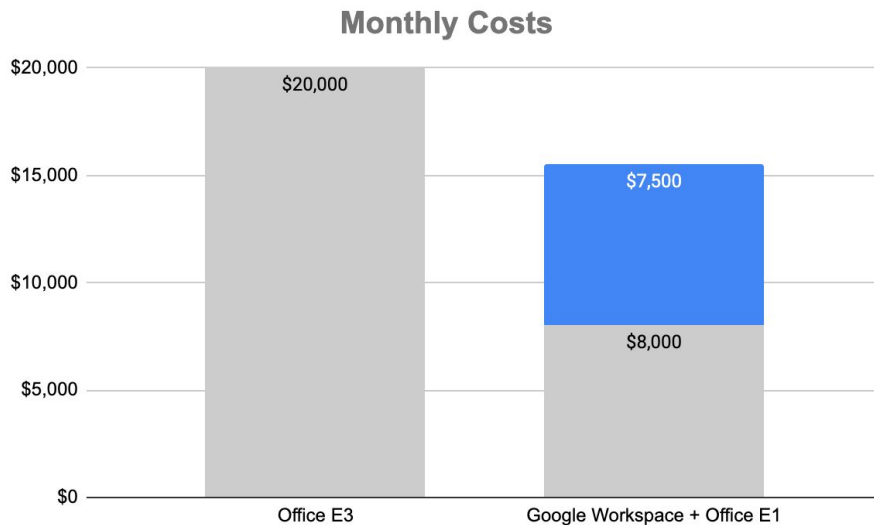

You can keep Office and save money

Office 365 customers that purchase Google Workspace Business Essentials can:

- **Keep using Outlook** for email and calendar
- Host and join reliable, easy to use, and **secure video conferences** with Meet
- Use Google's **modern collaboration tools with existing Office files**, without the need to convert or migrate files
- Save **>20%** in monthly costs

Monthly costs