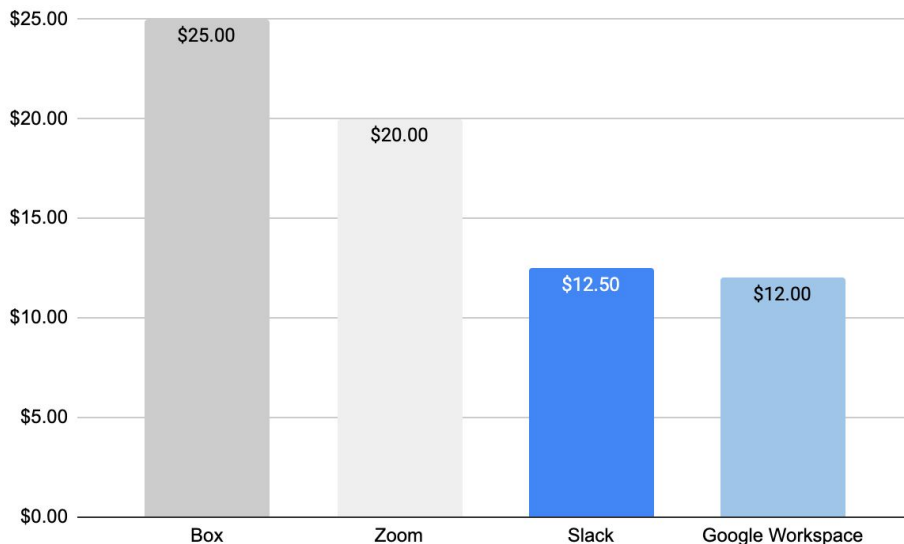

Google Workspace provides significant cost savings

Replacing Box, Zoom, and Slack with Google Workspace can save **70%+** in monthly costs

Monthly per user list price