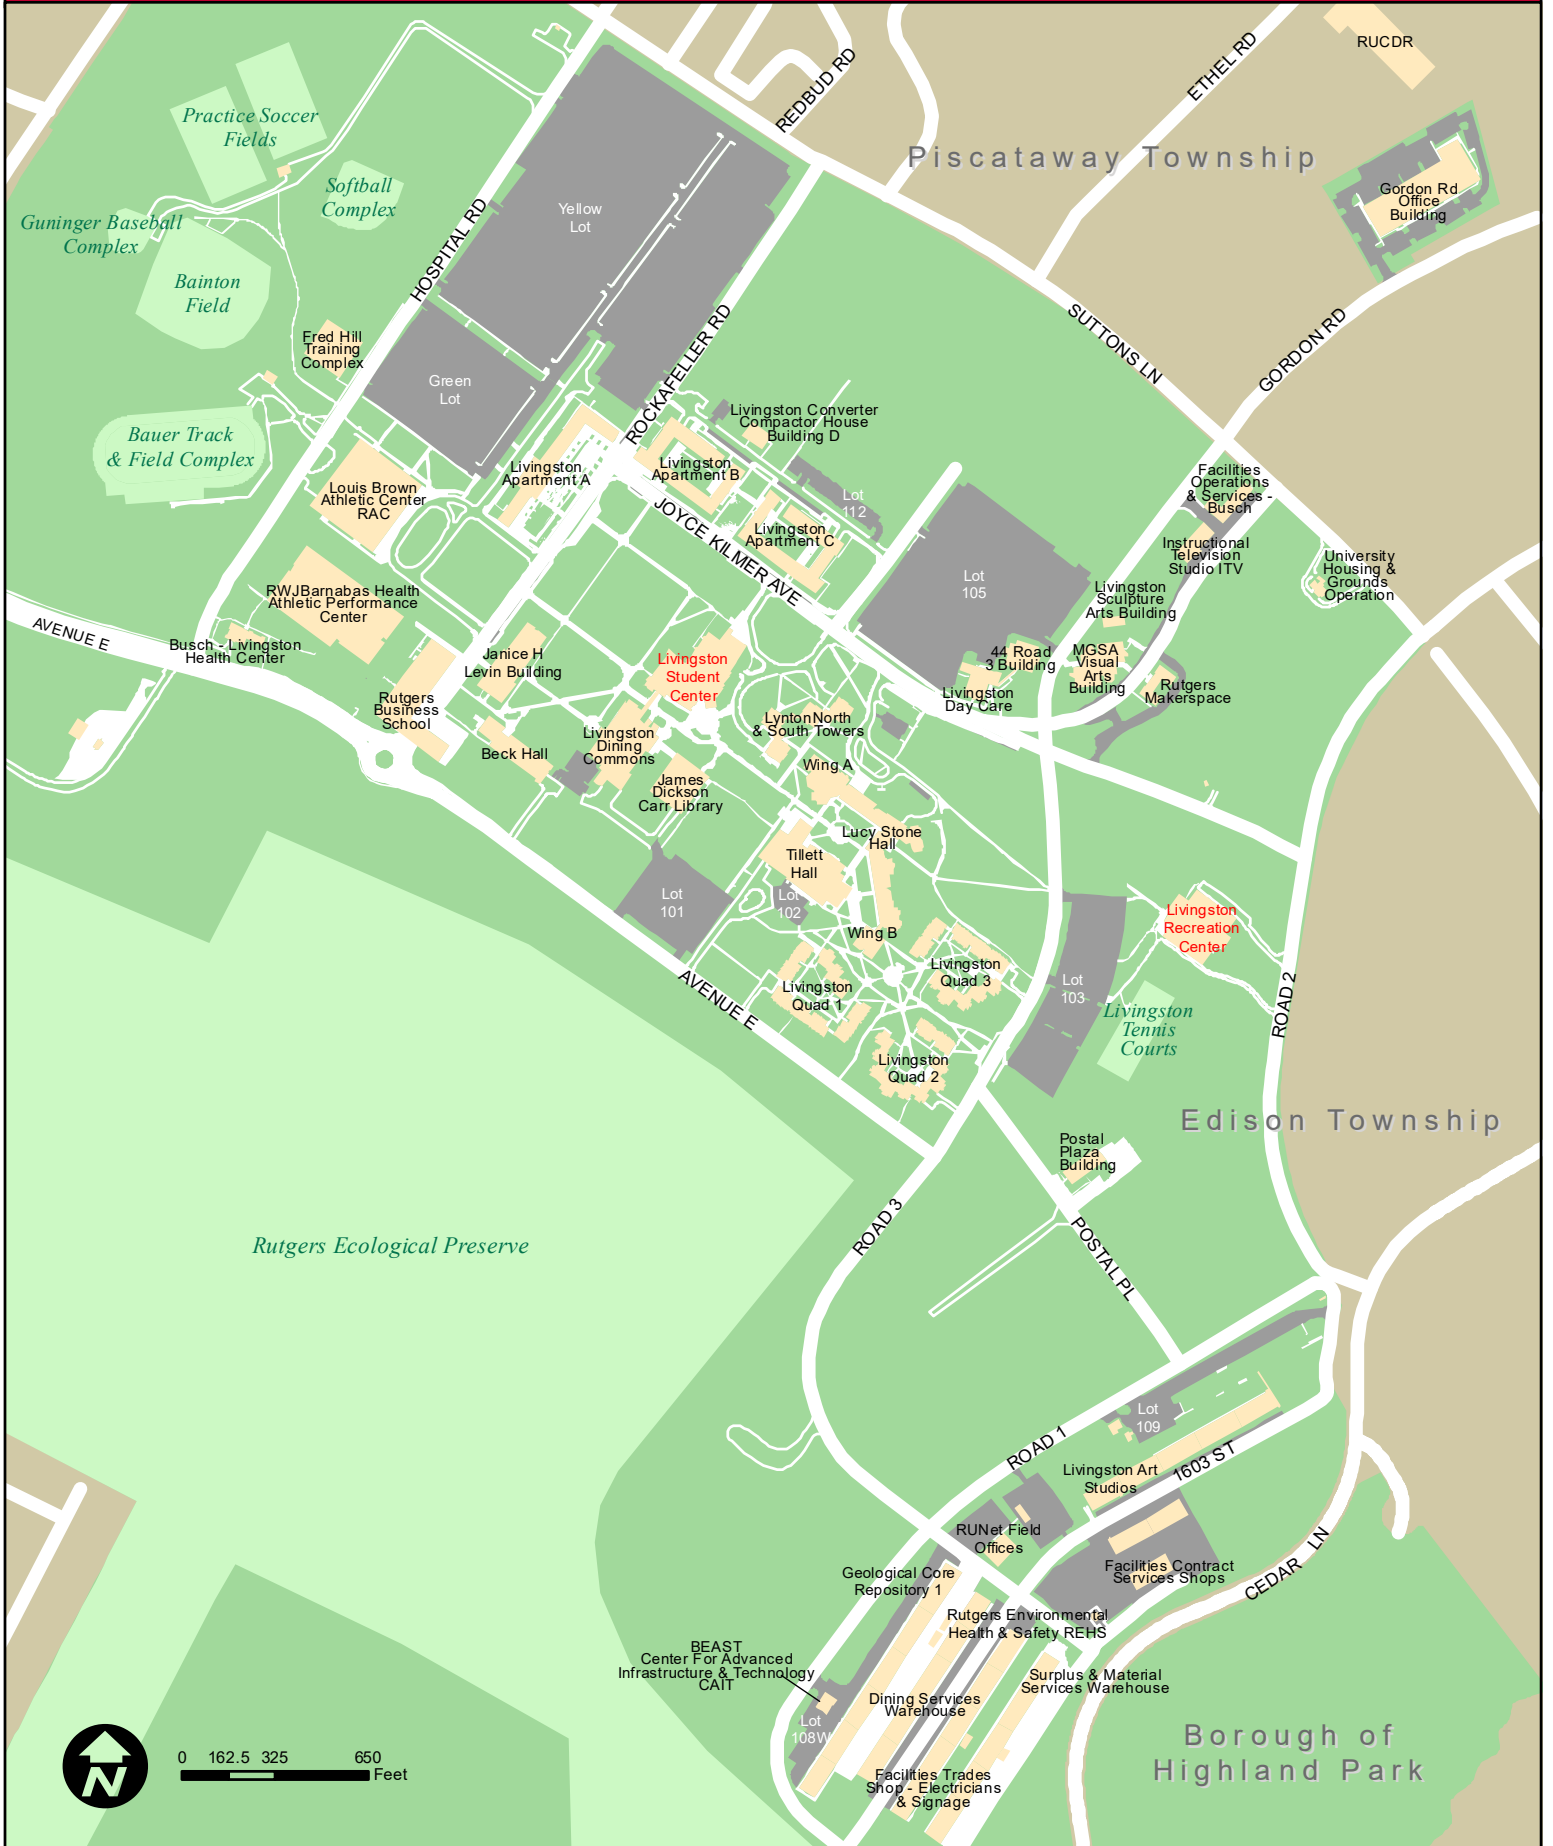

RUTGERS

Rutgers University - New Brunswick: Livingston

0 162.5 325 650 Feet