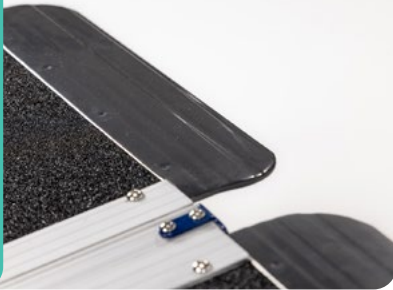

Discover our thoughtfully designed, lightweight aluminium ramps—folding and easy to carry—crafted to provide safe, reliable access wherever life takes you. Whether it's steps, curbs, or raised surfaces, these ramps provide peace of mind and freedom for those using wheelchairs, mobility scooters, walkers, or other aids. Perfect for temporary placement, they're here to support you when and where you need it most.

Plastic-coated top lips enhance grip and stability.

Slip-resistant surface for secure footing in all conditions.

Specifications

KA903

Ramp Length	3ft
Unfolded Dimension	90 x 77 x 4.5cm
Gross Weight	7.5kg
Maximum Load Capacity	300kg