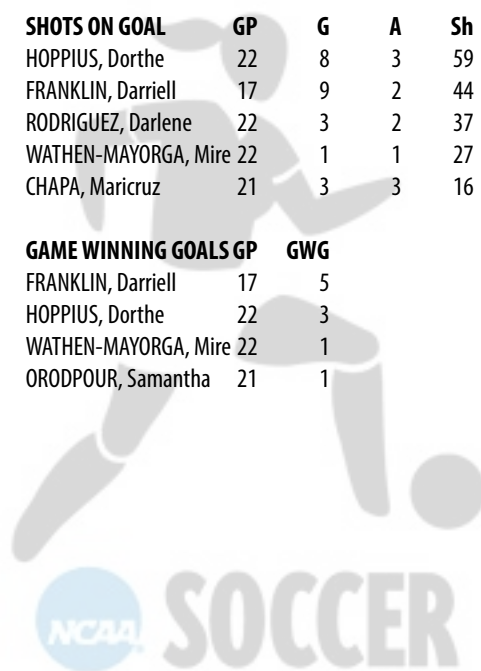

INDIVIDUAL LEADERS

##	POINTS	GP	G	A	Pts	Shots
12	FRANKLIN, Darriell	17	9	2	20	44
9	HOPPIUS, Dorthie	22	8	3	19	59
8	CHAPA, Maricruz	21	3	3	9	16
7	RODRIGUEZ, Darlene	22	3	2	8	37
27	ORODPOUR, Samantha	21	2	2	6	16

##	GOALS	GP	G	A	Pts	Shots
12	FRANKLIN, Darriell	17	9	2	20	44
9	HOPPIUS, Dorthie	22	8	3	19	59
8	CHAPA, Maricruz	21	3	3	9	16
7	RODRIGUEZ, Darlene	22	3	2	8	37
27	ORODPOUR, Samantha	21	2	2	6	16

##	ASSISTS	GP	G	A	Pts	Shots
19	McBEATH, Carley	22	0	4	4	22
9	HOPPIUS, Dorthie	22	8	3	19	59
8	CHAPA, Maricruz	21	3	3	9	16
27	ORODPOUR, Samantha	21	2	2	6	16
7	RODRIGUEZ, Darlene	22	3	2	8	37

##	SHOTS	GP	G	A	Sh	Shot%
9	HOPPIUS, Dorthie	22	8	3	59	.136
12	FRANKLIN, Darriell	17	9	2	44	.205
7	RODRIGUEZ, Darlene	22	3	2	37	.081
10	WATHEN-MAYORGA, Mire	22	1	1	27	.037
19	McBEATH, Carley	22	0	4	22	.000

##	SHOTS ON GOAL	GP	G	A	Sh	SOG	SOG%
9	HOPPIUS, Dorthie	22	8	3	59	26	.441
12	FRANKLIN, Darriell	17	9	2	44	19	.432
7	RODRIGUEZ, Darlene	22	3	2	37	18	.486
10	WATHEN-MAYORGA, Mire	22	1	1	27	11	.407
8	CHAPA, Maricruz	21	3	3	16	9	.562

##	GAME WINNING GOALS	GP	GWG
12	FRANKLIN, Darriell	17	5
9	HOPPIUS, Dorthie	22	3
10	WATHEN-MAYORGA, Mire	22	1
27	ORODPOUR, Samantha	21	1

FINAL 2015 REGULAR SEASON MOUNTAIN WEST STANDINGS

	CONFERENCE			OVERALL			Streak
	W	L	T	W	L	T	
ate	10	1	0	14	4	0	W10
ate	8	3	0	10	7	2	W2
	7	3	1	9	8	1	L1
	6	4	1	10	5	4	W3
lege	6	5	0	8	11	1	W1
	6	5	0	11	9	0	W4
	5	5	1	10	8	2	T1
	5	5	1	7	9	4	T1
	4	6	1	5	12	1	L2
	3	7	1	6	11	2	L3
	2	8	1	4	14	1	L7
te	0	10	1	3	15	2	L10